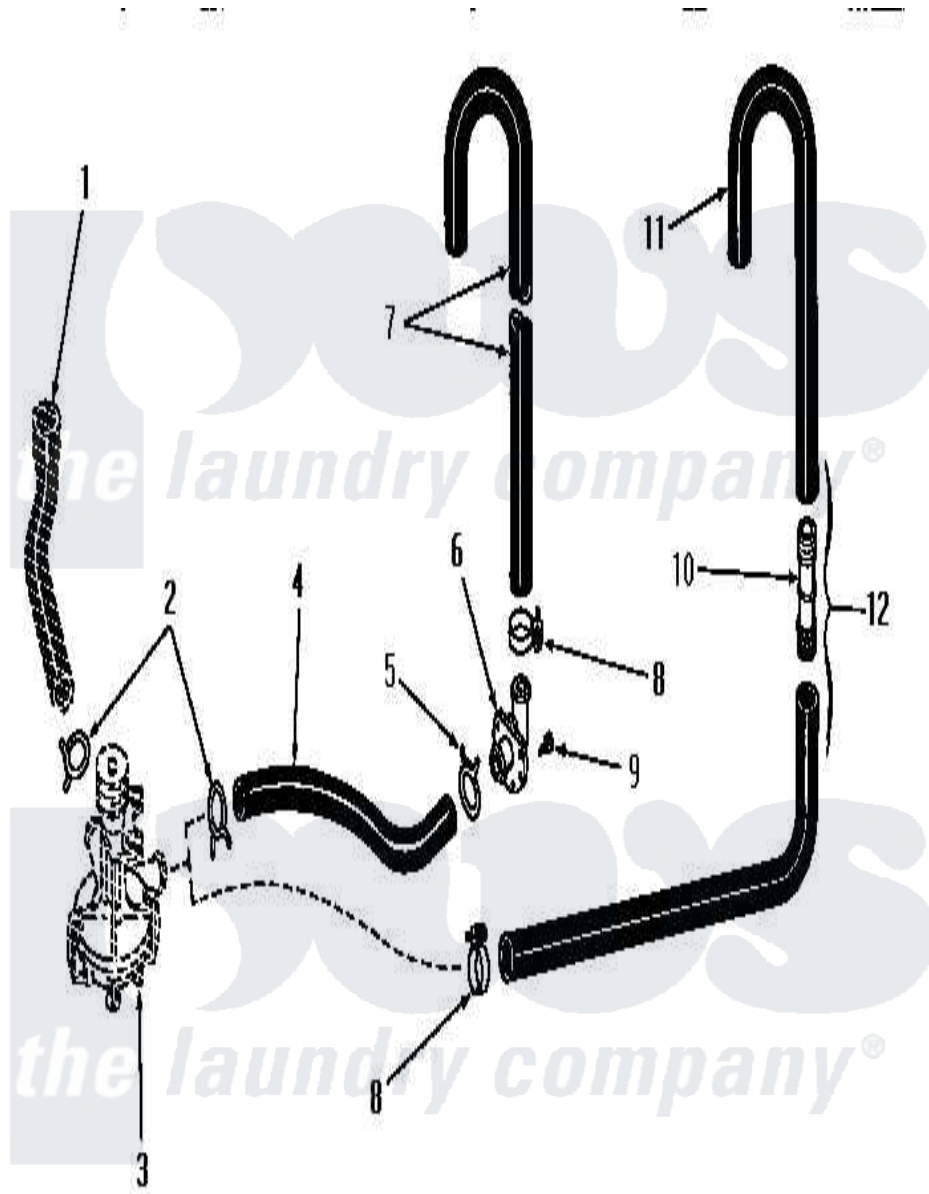

# Amana DA6111 15 - DRAIN

Amana [Residential Amana DA6111 Washer Parts](#) Parts Diagram 15 - DRAIN  
 Click on the part number to view part

Item	Original Part Number	Replaced By	Status	Part Description
1	Y00000000		Not Available	SEE NOTE DRAIN TUB OUTLET HOSE
2	20210		Not Available	NO LONGER AVAILABLE
3	Y00000000		Not Available	SEE NOTE PUMP ASSEMBLY
4	<a href="#">21254</a>			Hose
5	Y03698		Not Available	CLAMP xREPLACE
6	23553		Not Available	ELBOW,DRAIN HOSE-PLAST
7	<a href="#">20240</a>			Hose, M/F 29219
8	20211	<a href="#">285655</a>		Clamp, Hose
9	51784		Not Available	SCREW,10B-16 X 1/2 HEX
10	25863	<a href="#">16272</a>		Connector, Straight
11	25182		Not Available	DRAIN HOSE
12	Y00000000		Not Available	SEE NOTE DRAIN HOSE AND HOSE COUPLING -- (SEE NOTE)