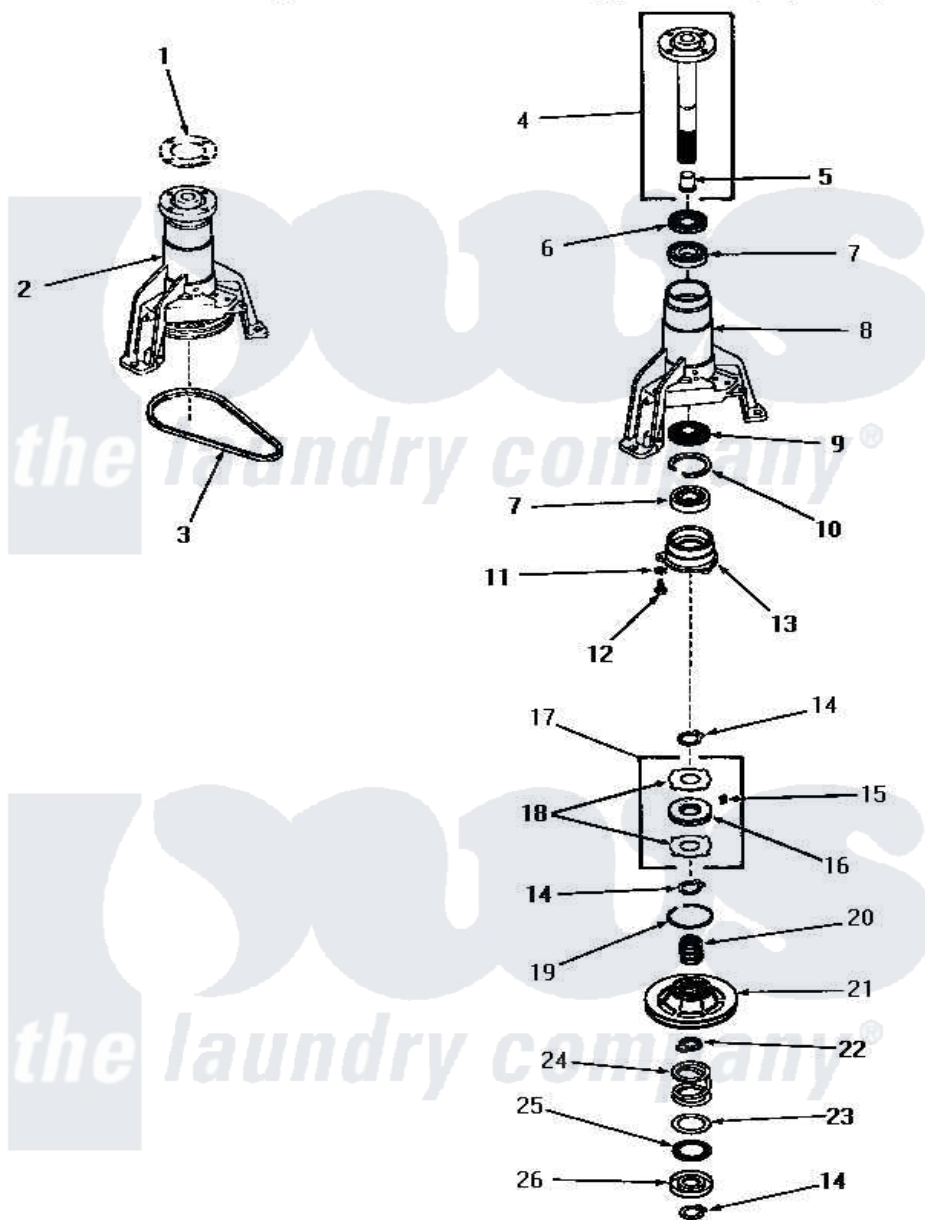

Amana DA6111 16 - MAIN BEARING ASSY

Amana [Residential Amana DA6111 Washer Parts](#) Parts Diagram 16 - MAIN BEARING ASSY
 Click on the part number to view part

Item	Original Part Number	Replaced By	Status	Part Description
1	Y00000000		Not Available	SEE NOTE GASKET
2	26018			AsseMbly, Bearing Housing-M
3	23759		Not Available	BELT
4	23731			Assembly, Spin Shaft
5	25854			Bearing
6	Y21659		Not Available	SEAL
7	20012			Bearing
8	25979		Not Available	HOUSING,MAIN BEARING
9	26247			Slinger, Water
10	20084		Not Available	RING,RETAINING
11	02431			Lockwasher, 1/4 Ext Shk
12	02422			Screw, 1/4-20 X 1/2 HeX
13	23639			Retainer
14	23724			Ring, Retaining
15	24500			Clip, Spring
16	23708			Assembly, Brake Disk

17	24599		Assembly, Brake Disk
18	23637	Not Available	DISC,BRAKE
19	Y23720	Not Available	RING,SNAP
20	23634	Not Available	HUB
21	24690		Assembly, Spin Pulley
22	23635	Not Available	STOP
23	23722		Race, Bearing
24	23723		Spring
25	23721	Not Available	BEARING,NEEDLE
26	23640		Retainer
NI	03200		A-D Drive Lubricant