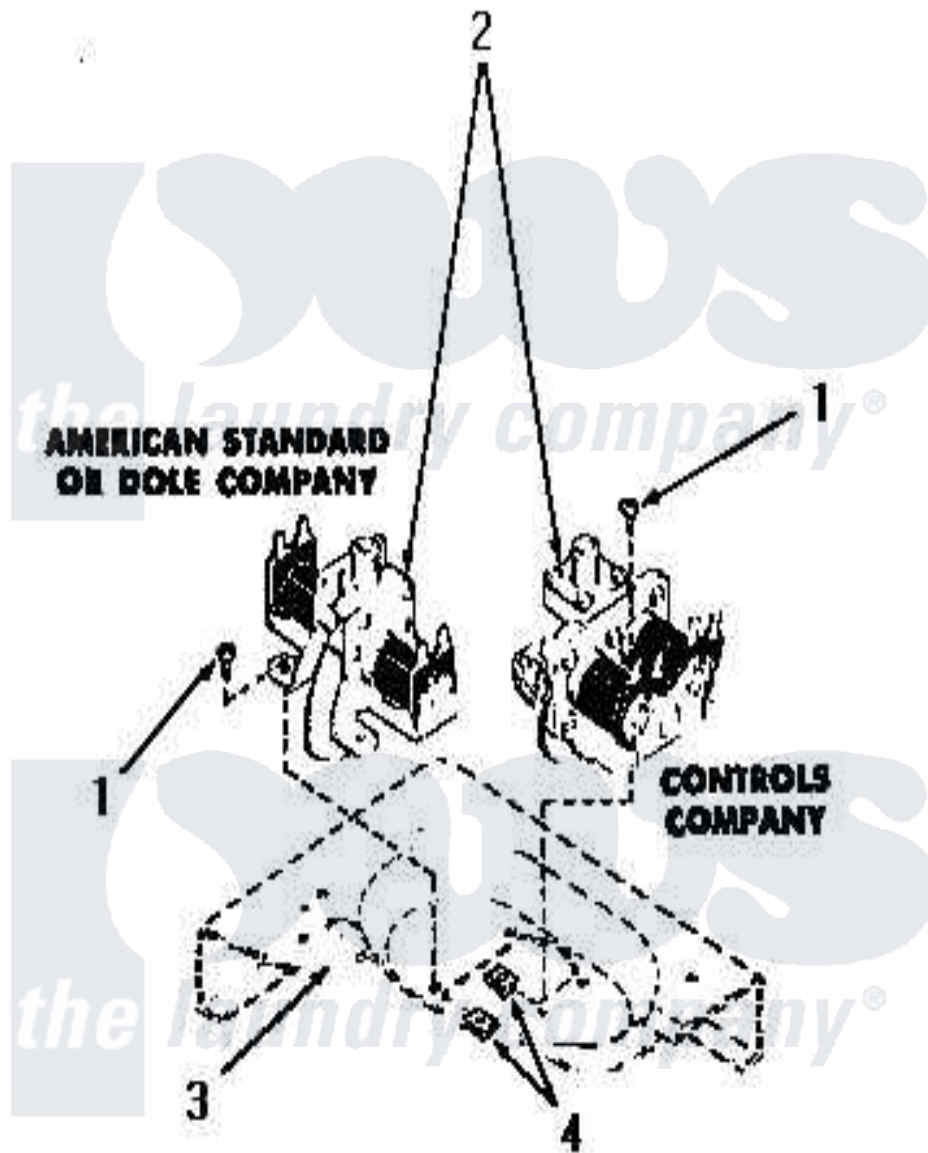

Amana DA6111 17 - MIXING VALVES

[Amana Residential Amana DA6111 Washer Parts](#) Parts Diagram 17 - MIXING VALVES
Click on the part number to view part

Item	Original Part Number	Replaced By	Status	Part Description
1	Y0052778		Not Available	HINGE
2	24596		Not Available	VALVE,MIXING
3	Y00000000		Not Available	SEE NOTE CABINET TOP
4	23277		Not Available	NUT,SPEED