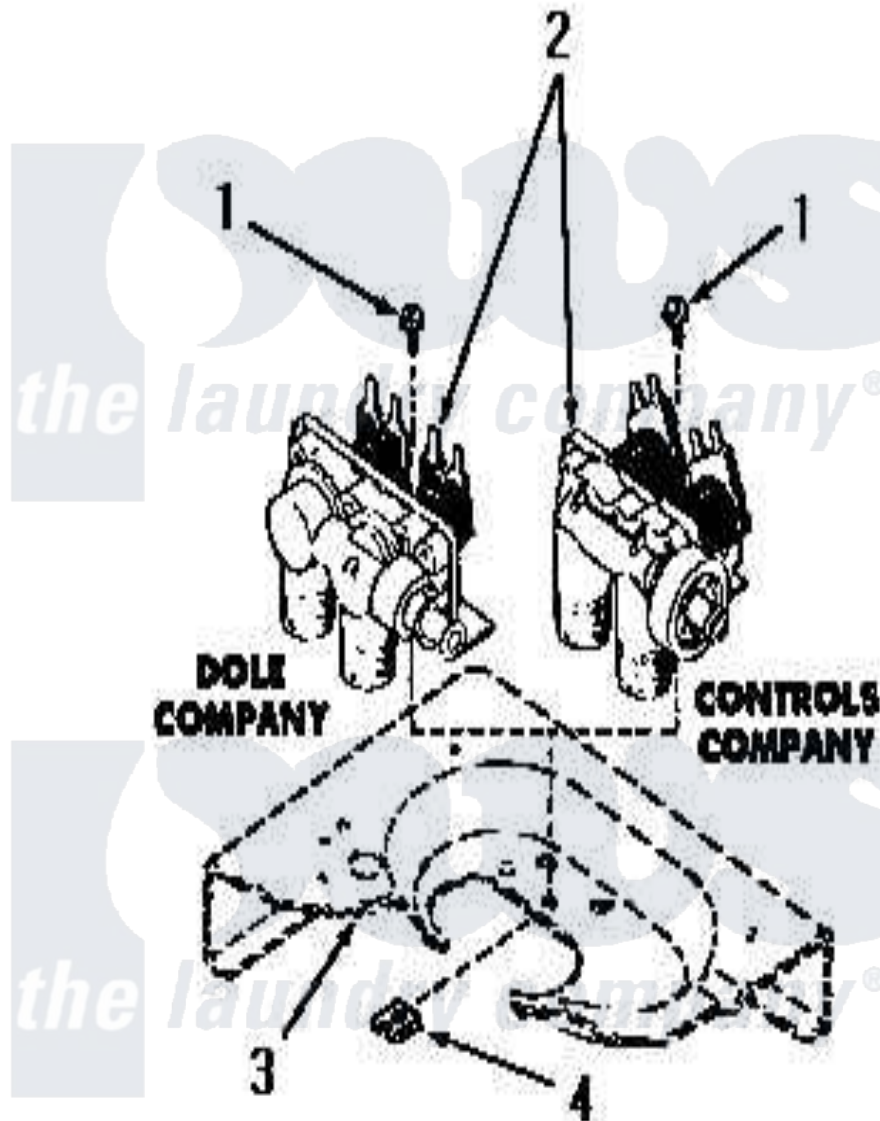

# Amana DA6111 18 - MIXING VALVES

Amana [Residential Amana DA6111 Washer Parts](#) Parts Diagram 18 - MIXING VALVES  
 Click on the part number to view part

Item	Original Part Number	Replaced By	Status	Part Description
1	23962	<a href="#">W10116760</a>		Screw
2	<a href="#">25833</a>			Valve, Mixing
3	Y00000000		Not Available	SEE NOTE CABINET TOP
4	23277		Not Available	NUT,SPEED