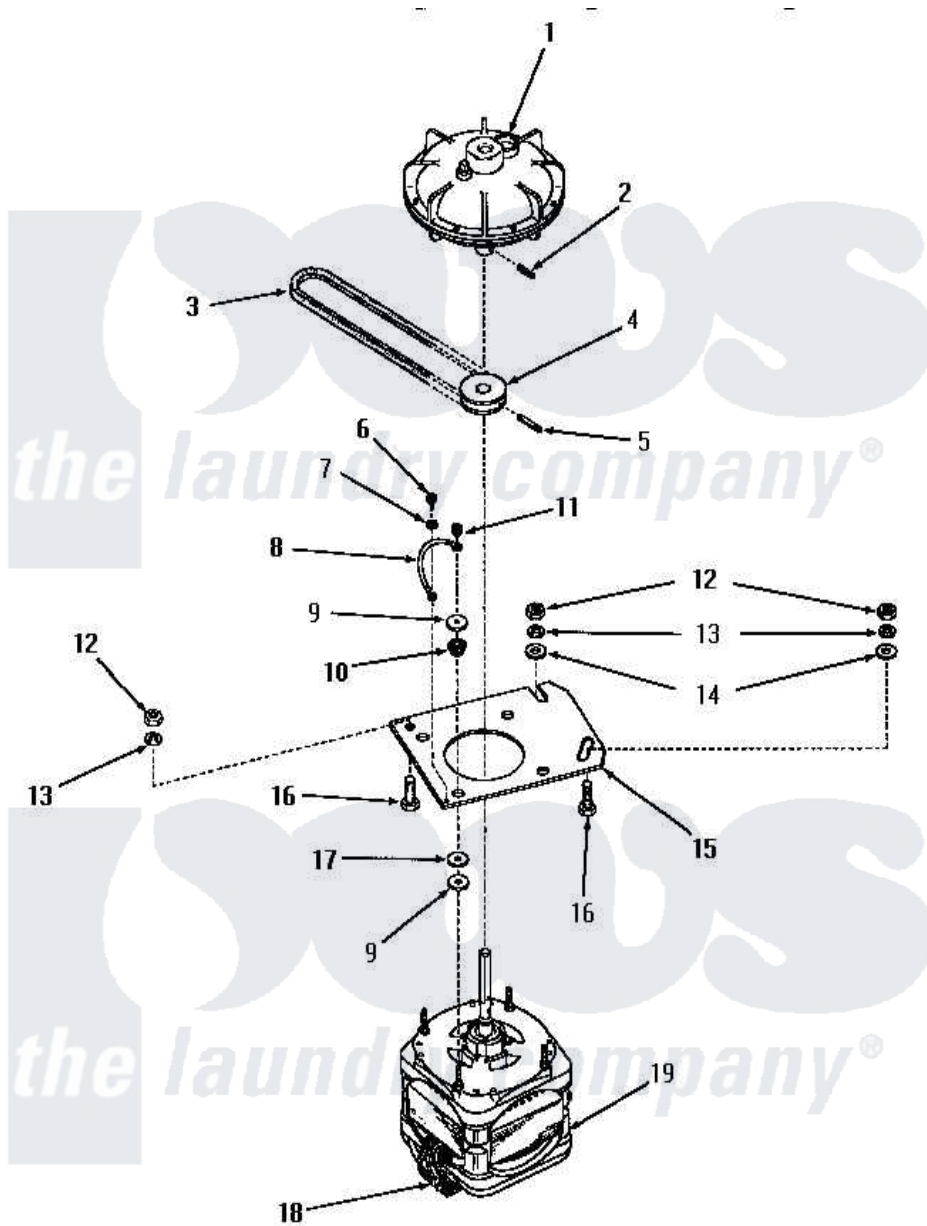

Amana DA6111 19 - MOTOR AND FLUID DRIVE

Amana [Residential Amana DA6111 Washer Parts](#) Parts Diagram 19 - MOTOR AND FLUID DRIVE
 Click on the part number to view part

Item	Original Part Number	Replaced By	Status	Part Description
1	24706			Assembly, Fluid Drive
2	24703		Not Available	PIN,ROLL
3	23759		Not Available	BELT
4	26116			Pulley, Drive
5	23750			Pin, Roll
6	20530			Screw, 10-24 x 3/8 Hex
7	21735		Not Available	LOCKWASHER,No.10 INTSHKP
8	25484		Not Available	GROUND WIRE
9	20103	M0270519		Washer
10	20102		Not Available	WASHER
11	23604			Nut, Hex 10-32 Lock
12	20274	62739		Nut, Lock
13	20277			Lockwasher, 3/8 Std X 3
14	20279			Washer, 13/32 ID x 13/16 OD
15	23769		Not Available	PLATE,MOUNTING
16	20255		Not Available	SCREW,3/8-16 X 1 HEX H

17	20104		Washer
18	24139	Not Available	SWITCH,MOTOR
19	26069		X Assembly, Motor And Pulley
NI	20299	Not Available	FLUID DRIVE FLUID-BULK