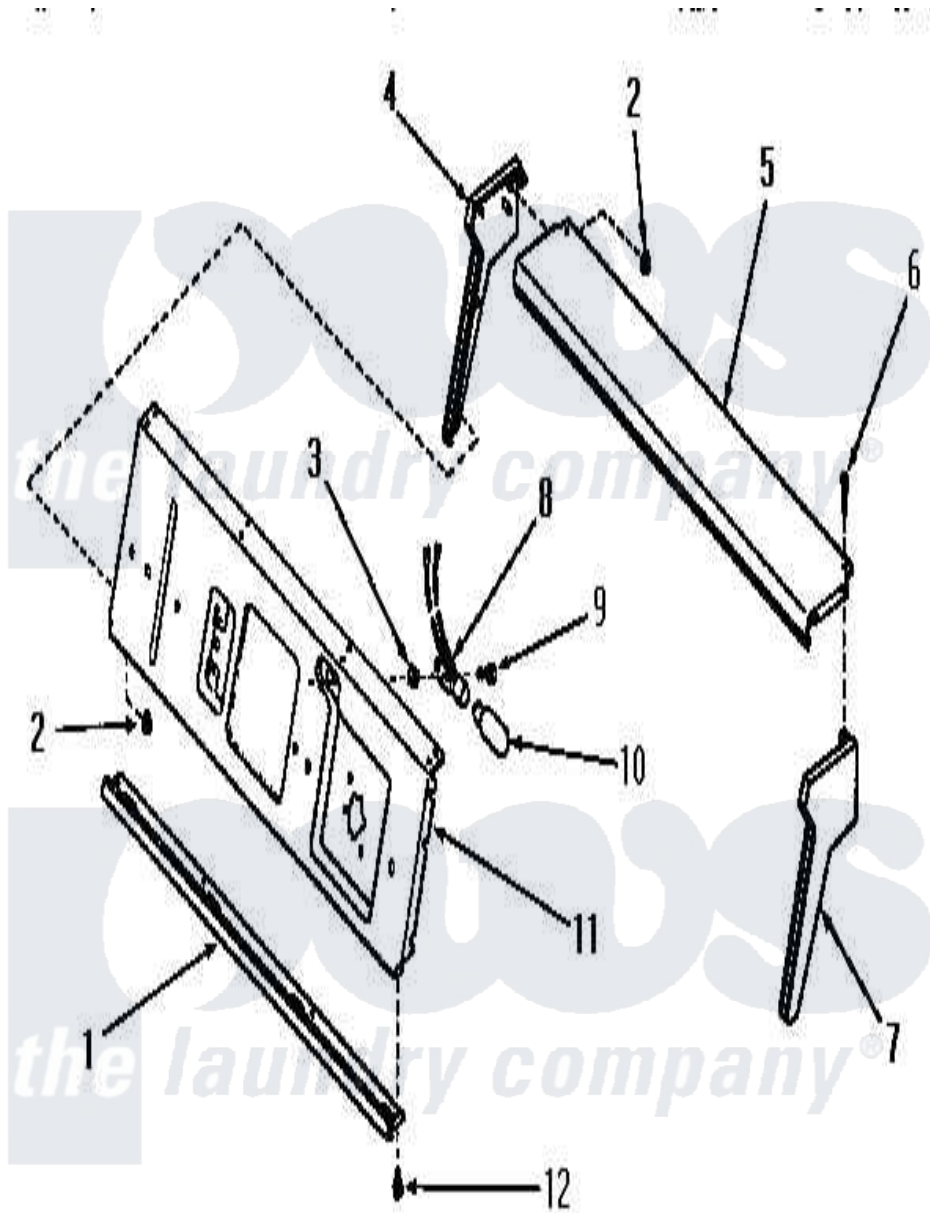

Amana DA6111 20 - PANEL SUPP PLATE, CTRL HOOD ENDS & BULB

Amana Residential Amana DA6111 Washer Parts Parts Diagram 20 - PANEL SUPP PLATE, CTRL HOOD ENDS & BULB

[Click on the part number to view part](#)

Item	Original Part Number	Replaced By	Status	Part Description
1	23390		Not Available	PANEL TRIM
2	23409		Not Available	NUT
3	22378		Not Available	NUT
4	23367		Not Available	WIRING DIAGRAM
5	23383		Not Available	CONTROL HOOD TOP
6	25232		Not Available	SCREW,8AB-18X7/8 OVAL
7	23368	25190SPQ		Hood End
8	Y22368		Not Available	BULB RECEPTACLE
9	20268	80399		SCREW Pan Head CR Rec 832x281
10	21608	A3167501		Lamp Oven, Int.
11	24755		Not Available	PANEL SUPPORT PLATE
12	23222	3177991		Screw