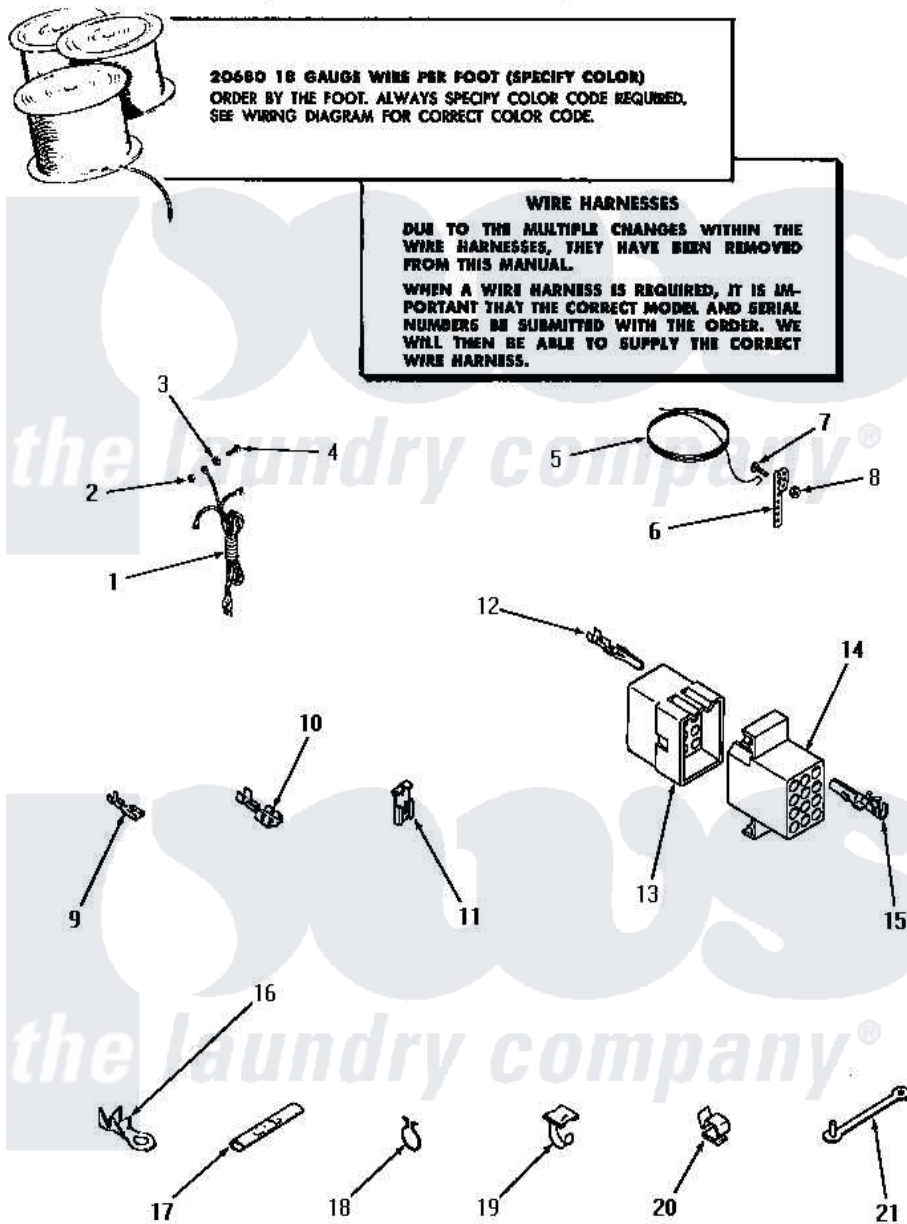

# Amana DA6111 22 - POWER CORD, WIRE AND TERMINALS

Amana Residential Amana DA6111 Washer Parts Parts Diagram 22 - POWER CORD, WIRE AND TERMINALS  
Click on the part number to view part

Item	Original Part Number	Replaced By	Status	Part Description
1	22660		Not Available	POWER CORD AND PLUG
2	03673		Not Available	NUT
3	<a href="#">03815</a>			Lockwasher, No.10 Ext Shk
4	<a href="#">20267</a>			Screw, 10-24 X 3/8 Round
5	Y21429		Not Available	GROUND WIRE
6	21430		Not Available	STRAP,GROUND
7	21431		Not Available	ROUND HEAD SCREW
8	Y20276		Not Available	NUT
9	<a href="#">00112</a>			Terminal, Spade-3/16 Fe
10	Y00119		Not Available	SPADE TERMINAL(18 GAUGE) (1/4 INCH-(1) 18 GAUGE WIRE)
11	<a href="#">Y00120</a>			Terminal, Flag-1/4 Fema
12	<a href="#">Y00116</a>			Terminal, Pin-Male
13	<a href="#">23041</a>			Plug, 6 Circuit
"	<a href="#">23040</a>			Plug-3 Circuit
"	<a href="#">23033</a>			Plug, 9 Circuit

"	23035	Not Available	PLUG,12 CIRCUIT
"	<a href="#">23037</a>		Plug, 15 Circuit
14	23038	Not Available	RECEPTACLE,15 CIRCUIT
"	<a href="#">23036</a>		Receptacle, 12 Circuit
"	23039	<a href="#">697780</a>	Receptacle,
"	23042	Not Available	RECEPTACLE
"	Y23034	<a href="#">26163</a>	Receptacle, 9 Circuit
15	Y00117	<a href="#">5011-XX</a>	093 Female Socket
16	<a href="#">00110</a>		No.10 18 Gauge Wire
17	21091	Not Available	CONNECTOR TWO 1/4 INCH MALE
18	<a href="#">51291</a>		Clip, Wire
19	21793	Not Available	CABLE CLIP
20	<a href="#">21036</a>		Clip, Cable
21	22837	Not Available	STRAP,WIRE