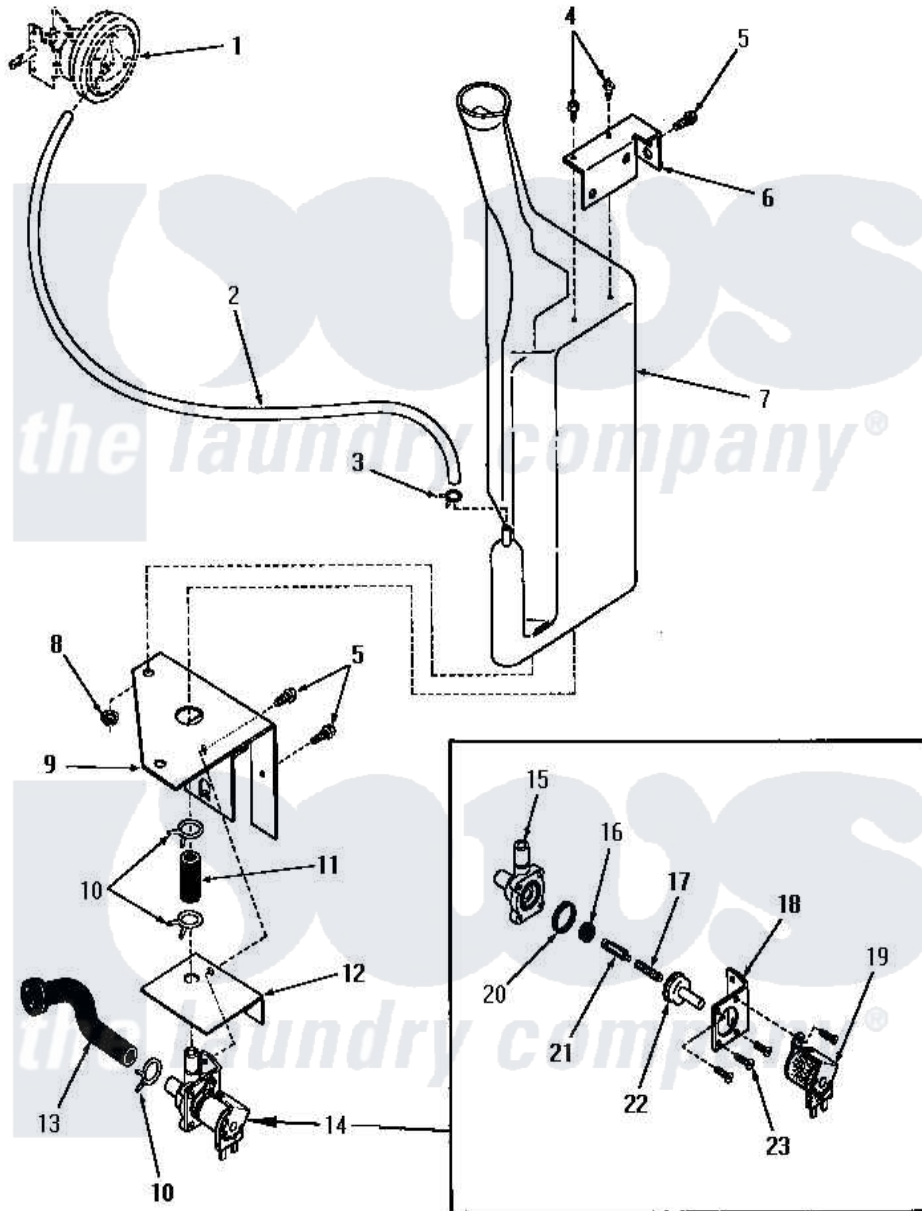

Amana DA6111 23 - RESERVOIR AND DRAIN VALVE

Amana [Residential Amana DA6111 Washer Parts](#) Parts Diagram 23 - RESERVOIR AND DRAIN VALVE
 Click on the part number to view part

| Item | Original Part Number | Replaced By | Status | Part Description |
|------|----------------------|--------------------------|---------------|--------------------------|
| 1 | Y00000000 | | Not Available | SEE NOTE PRESSURE SWITCH |
| 2 | 24444 | | Not Available | NO LONGER AVAILABLE |
| 3 | Y22294 | 596669 | | Clamp, Manifold |
| 4 | 52150 | 489464 | | Screw |
| 5 | 51784 | | Not Available | SCREW,10B-16 X 1/2 HEX |
| 6 | 24394 | | Not Available | UPPER BRACKET |
| 7 | 24430 | | Not Available | RESERVOIR |
| 8 | 24441 | | Not Available | WIRING DIAGRAM |
| 9 | 24393 | | Not Available | LOWER BRACKET |
| 10 | 80479 | | Not Available | HOSE CLAMP |
| 11 | 24440 | | Not Available | CODE J |
| 12 | 25044 | | Not Available | SOLENOID SHIELD |
| 13 | 24437 | | Not Available | HOSE |
| 14 | 24438 | 68136-47 | | Shelf Trim |
| 15 | 24438G | | Not Available | BODY |
| 16 | 24438F | | Not Available | SEAL |

| | | | |
|----|--------|---------------|------------------|
| 17 | 24438C | Not Available | SPRING |
| 18 | 24438H | Not Available | MOUNTING BRACKET |
| 19 | 24438A | Not Available | SOLENOID |
| 20 | 24438E | Not Available | GASKET |
| 21 | 24438D | Not Available | ARMATURE |
| 22 | 24438B | Not Available | GUIDE,ARMATURE |
| 23 | 21561G | Not Available | ROUND HEAD SCREW |