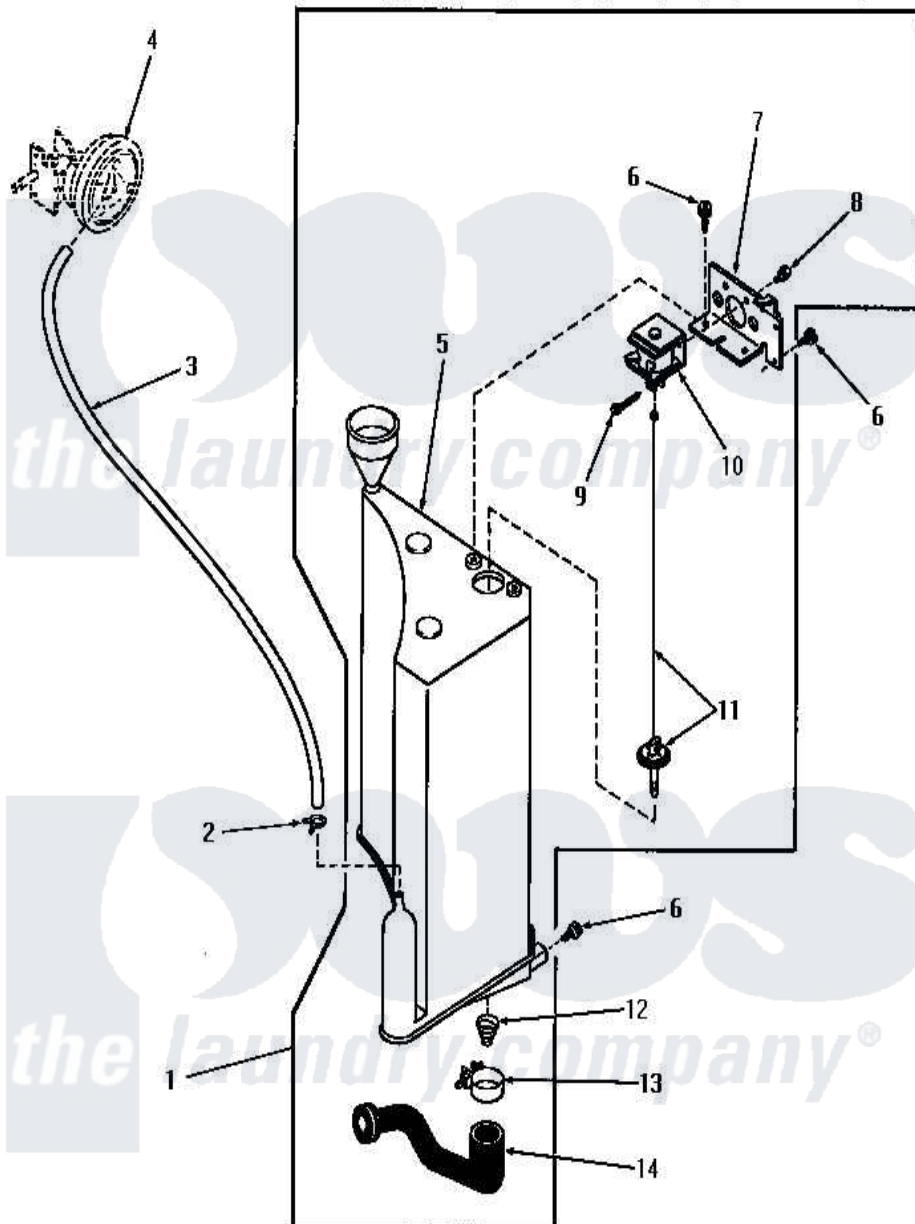

Amana DA6111 24 - RESERVOIR AND DRAIN VALVE

Amana [Residential Amana DA6111 Washer Parts](#) Parts Diagram 24 - RESERVOIR AND DRAIN VALVE
 Click on the part number to view part

Item	Original Part Number	Replaced By	Status	Part Description
1	26003			Assembly, Pressure Tank-Com
2	Y22294	596669		Clamp, Manifold
3	24444		Not Available	NO LONGER AVAILABLE
4	Y00000000		Not Available	SEE NOTE PRESSURE SWITCH
5	25993		Not Available	RESERVOIR
6	51784		Not Available	SCREW, 10B-16 X 1/2 HEX
7	Y26000		Not Available	BRACKET
8	Y03950			Screw, 10-32 x 5/16 Sems
9	20248			Pin, Cotter
10	25999		Not Available	SOLENOID, DRAIN VALVE
11	26244			Assembly, Plunger-Drain Val
12	25997		Not Available	SPRING, DRAIN VALVE
13	20824		Not Available	HOSE CLAMP
14	25998			Hose, Drain-Pressure Ta