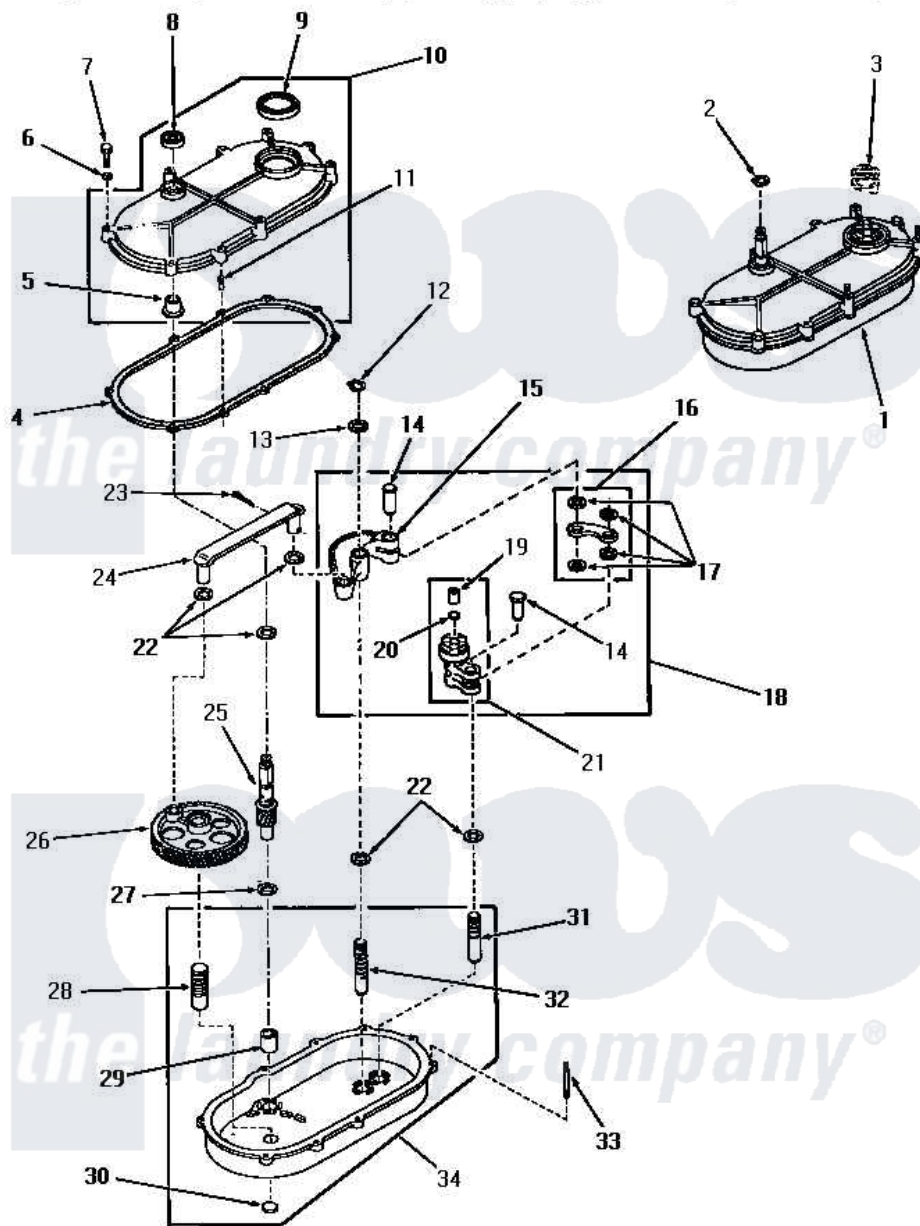

Amana DA6111 25 - TRANSMISSION ASSY

Amana [Residential Amana DA6111 Washer Parts](#) Parts Diagram 25 - TRANSMISSION ASSY
 Click on the part number to view part

Item	Original Part Number	Replaced By	Status	Part Description
1	23828			Assembly, Transmission
2	23751			Ring, Retaining
3	Y00000000		Not Available	SEE NOTE SHIFT CLUTCH
4	20059			Gasket
5	20082			Bearing
6	03189			LoCkwasher, 1/4 Std-C P
7	20257		Not Available	SCREW, 1/4-20 X 1-1/4 H
8	20200			Seal
9	20199			Seal
10	20216		Not Available	ASSY, TRANSMISSION COVE
11	20197		Not Available	DOWEL PIN
12	23751			Ring, Retaining
13	20212	35092		Washer, 3628id X 1.00 X .056
14	01690			Pin, Link
15	05005	05005P		Assembly
16	Y04999		Not Available	LINK

17	20212	35092	Washer, 3628id X 1.00 X .056
18	20220		Assembly, Rocker Arm
19	01711	Not Available	BEARING
20	Y02479		Disc, Expansion
21	20219	30927P	Assembly Clutch Arm
22	01791		Washer, .626 X 1.125 X1
23	02578		Pin, Cotter
24	03969	03969P	Rod Connecting
25	23645		Pinion
26	02175	Not Available	GEAR,CRANK
27	20198	41813	Csa 20198 20 4w 19 Deg Cc
28	03477	Not Available	PIN
29	01993		Bearing, 7/8odx5/8id
30	Y02769		Disc
31	01688	Not Available	PIN
32	24817	Not Available	PIN,ROCKER ARM
33	20155	Not Available	STUD,DOUBLE END 1/4-20
34	23927	Not Available	ASSY,TRANSMISSION xREPLACE
NI	02528	02528P	Grease Transmission Mobil 209