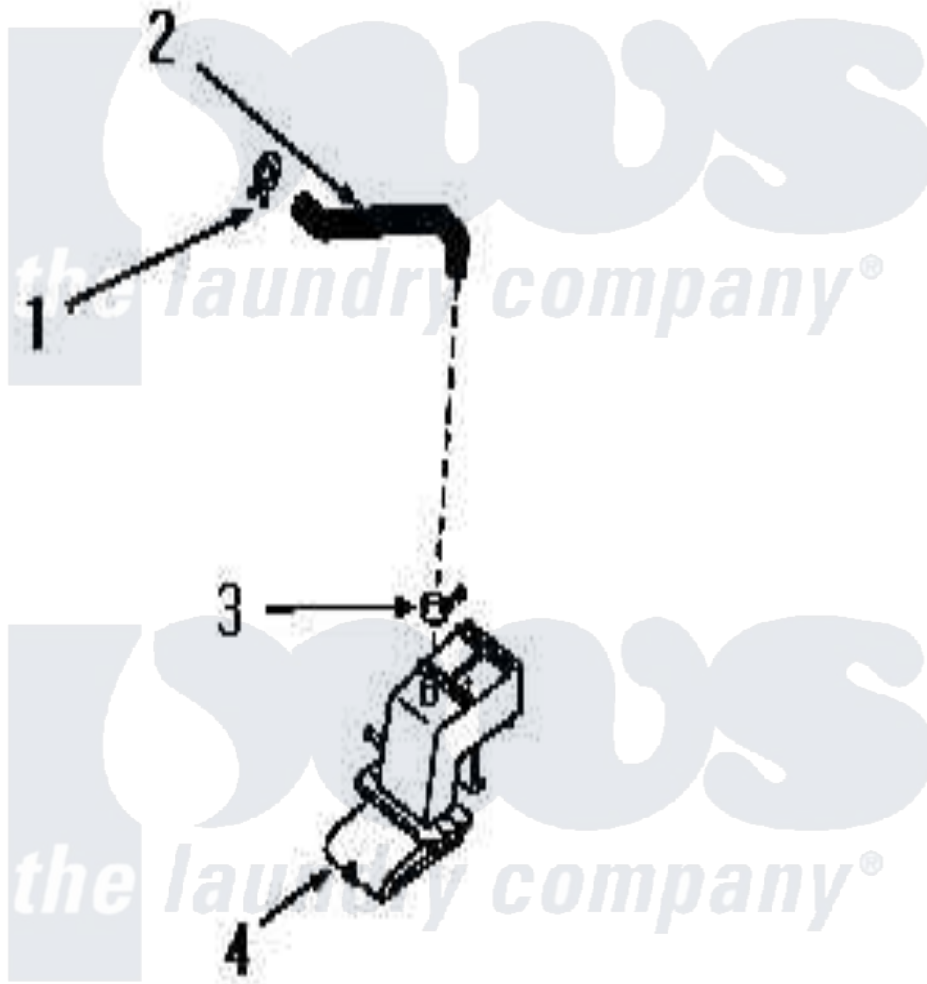

Amana DA6111 27 - WATER INLET AND FILLER HOSE

Amana [Residential Amana DA6111 Washer Parts](#) Parts Diagram 27 - WATER INLET AND FILLER HOSE
Click on the part number to view part

Item	Original Part Number	Replaced By	Status	Part Description
1	80479		Not Available	HOSE CLAMP
2	25822			Hose, Filler
3	25988	596669		Clamp, Manifold
4	23327			Assembly, Water Inlet