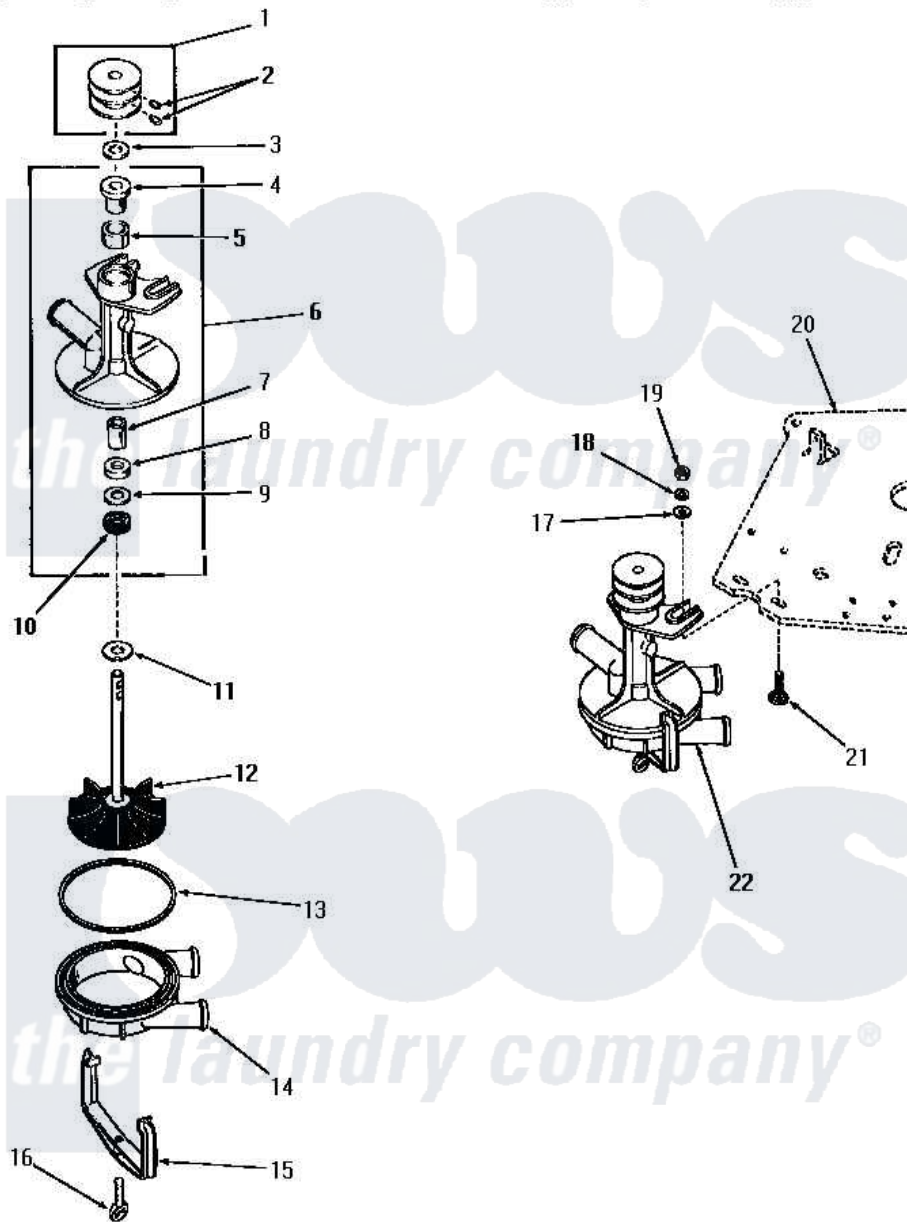

Amana DA6120 01 - 23907 AND 24304 PUMP ASSEMBLIES

Amana [Residential Amana DA6120 Washer Parts](#) Parts Diagram 01 - 23907 AND 24304 PUMP ASSEMBLIES
 Click on the part number to view part

Item	Original Part Number	Replaced By	Status	Part Description
1	23902		Not Available	ASSY,PULLEY
2	23960		Not Available	SCREW,1/4-20 X5/16 HEX
3	23897		Not Available	WASHER,.566IDX1.00ODX1
4	23882		Not Available	BEARING
5	26478			Wick
6	23901		Not Available	ASSY,PUMP BODY
7	23883		Not Available	BEARING
8	23885		Not Available	WASHER,8/16IDX1.00ODX.
9	23887		Not Available	WASHER,37/64IDX63/64OD
10	23900			Seal
11	23886		Not Available	WASHER,.578IDX1.25ODX1
12	23898			Assembly, Impeller
13	23892		Not Available	GASKET
14	23876		Not Available	PUMP COVER
"	23877		Not Available	BOTTOM,PUMP
15	23879			Clamp, Pump

16	20161		Screw, 5/16-18 X 1-1/16
17	20176		Washer, .2656 ID x 9/16 OD
18	03189		LoCkwasher, 1/4 Std-C P
19	20275	27001225	Nut, Jam Mid Lock 1/4-20
20	Y00000000	Not Available	SEE NOTE MOUNTING PLATE
21	24390		Bolt
22	23907	Not Available	ASSY,PUMP
NI	211P3		Kit, Pump Repair