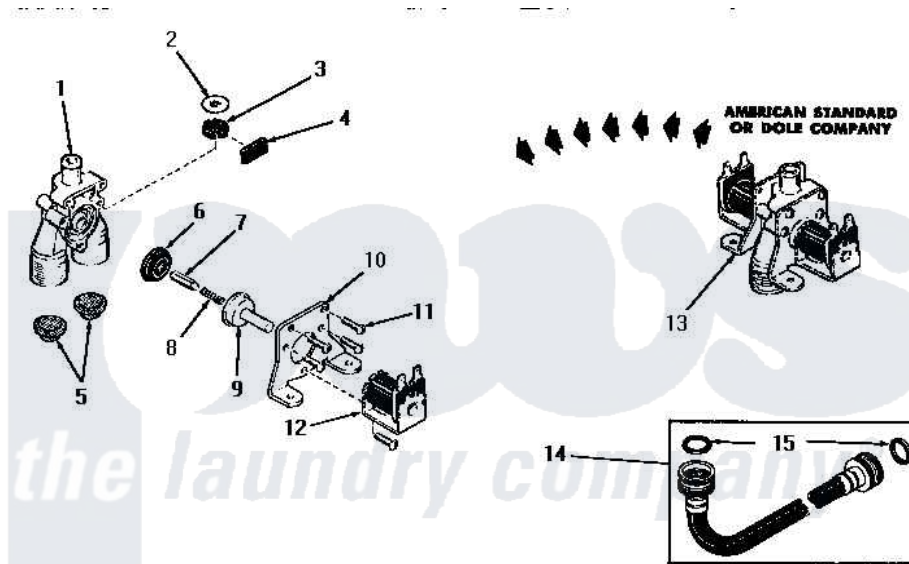

# Amana DA6120 02 - 24596 & 24597 MIXING VALVE ASSEMBLIES

**24596 and 24597 MIXING VALVE ASSEMBLIES**

Amana [Residential Amana DA6120 Washer Parts](#) Parts Diagram 02 - 24596 & 24597 MIXING VALVE ASSEMBLIES  
 Click on the part number to view part

Item	Original Part Number	Replaced By	Status	Part Description
1	20678		Not Available	BODY, VALVE
2	23224G		Not Available	DIFFUSER
3	21187C		Not Available	REGULATOR, FLOW
"	<a href="#">23224C</a>			Regulator, Flow
4	21561D		Not Available	PLUG
5	20181-0		Not Available	INLET SCREEN
6	23224F		Not Available	DIAPHRAGM
7	<a href="#">23224D</a>			Armature
8	23224E		Not Available	SPRING
9	23224B		Not Available	GUIDE
10	21561E		Not Available	MOUNTING BRACKET
11	21561G		Not Available	ROUND HEAD SCREW
12	21714A		Not Available	SOLENOID
13	Y00000000		Not Available	SEE NOTE MIXING VALVE ASSEMBLY
14	20241	<a href="#">EZ20241</a>		20 x 24 x 1 Filter 1 Metal Side
15	20290	<a href="#">Y013783</a>		Washer, Inlet Hose

16	24596Q	Not Available	VALVE BODY
17	Y00000000	Not Available	SEE NOTE INSTALL WITH CONCAVE SURFACE DOWN TOWARD VALVE BODY
18	24596L	Not Available	OUTLET FITTING GASKET
19	24596N	Not Available	OUTLET FITTING PLATE
20	24596P	Not Available	SCREW
21	24596M	Not Available	OUTLET FITTING
22	24596J	Not Available	REGULATOR, FLOW
"	24597J	Not Available	FLOW REGULATOR
23	24596H	Not Available	DIAPHRAGM
24	24596G	Not Available	ARMATURE
25	24596F	Not Available	SPRING
26	24596E	Not Available	GUIDE
27	24596D	Not Available	GUIDE SLEEVE
28	24596A	Not Available	SOLENOID
29	24596C	Not Available	MOUNTING BRACKET
30	24596B	Not Available	SOLENOID SLEEVE
31	Y00000000	Not Available	SEE NOTE MIXING VALVE ASSEMBLY