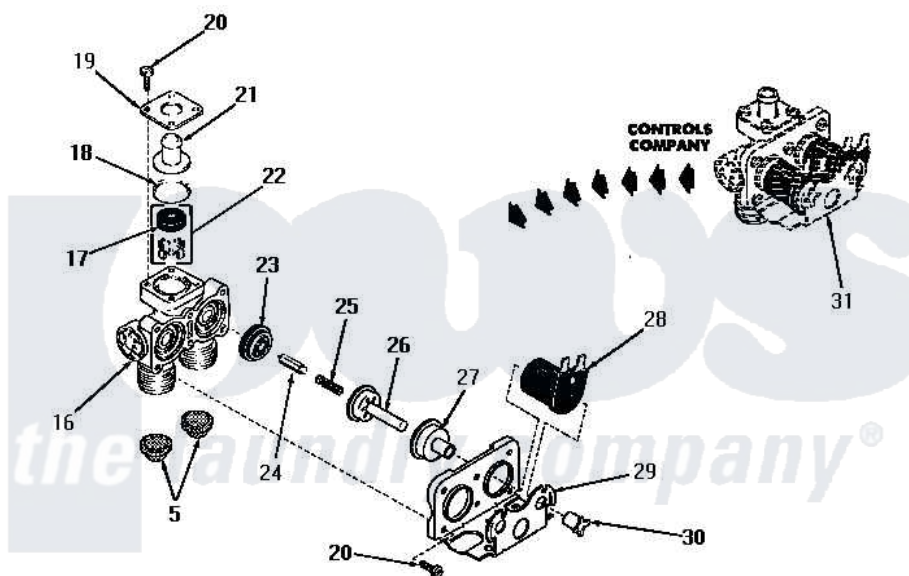

# Amana DA6120 02 - 24596 & 24597 MIXING VALVE ASSEMBLIES

**24596 and 24597 MIXING VALVE ASSEMBLIES**

Amana [Residential Amana DA6120 Washer Parts](#) Parts Diagram 02 - 24596 & 24597 MIXING VALVE ASSEMBLIES  
 Click on the part number to view part

Item	Original Part Number	Replaced By	Status	Part Description
1	20678		Not Available	BODY, VALVE
2	23224G		Not Available	DIFFUSER
3	21187C		Not Available	REGULATOR, FLOW
"	<a href="#">23224C</a>			Regulator, Flow
4	21561D		Not Available	PLUG
5	20181-0		Not Available	INLET SCREEN
6	23224F		Not Available	DIAPHRAGM
7	<a href="#">23224D</a>			Armature
8	23224E		Not Available	SPRING
9	23224B		Not Available	GUIDE
10	21561E		Not Available	MOUNTING BRACKET
11	21561G		Not Available	ROUND HEAD SCREW
12	21714A		Not Available	SOLENOID
13	Y00000000		Not Available	SEE NOTE MIXING VALVE ASSEMBLY
14	20241	<a href="#">EZ20241</a>		20 x 24 x 1 Filter 1 Metal Side
15	20290	<a href="#">Y013783</a>		Washer, Inlet Hose

16	24596Q	Not Available	VALVE BODY
17	Y00000000	Not Available	SEE NOTE INSTALL WITH CONCAVE SURFACE DOWN TOWARD VALVE BODY
18	24596L	Not Available	OUTLET FITTING GASKET
19	24596N	Not Available	OUTLET FITTING PLATE
20	24596P	Not Available	SCREW
21	24596M	Not Available	OUTLET FITTING
22	24596J	Not Available	REGULATOR, FLOW
"	24597J	Not Available	FLOW REGULATOR
23	24596H	Not Available	DIAPHRAGM
24	24596G	Not Available	ARMATURE
25	24596F	Not Available	SPRING
26	24596E	Not Available	GUIDE
27	24596D	Not Available	GUIDE SLEEVE
28	24596A	Not Available	SOLENOID
29	24596C	Not Available	MOUNTING BRACKET
30	24596B	Not Available	SOLENOID SLEEVE
31	Y00000000	Not Available	SEE NOTE MIXING VALVE ASSEMBLY