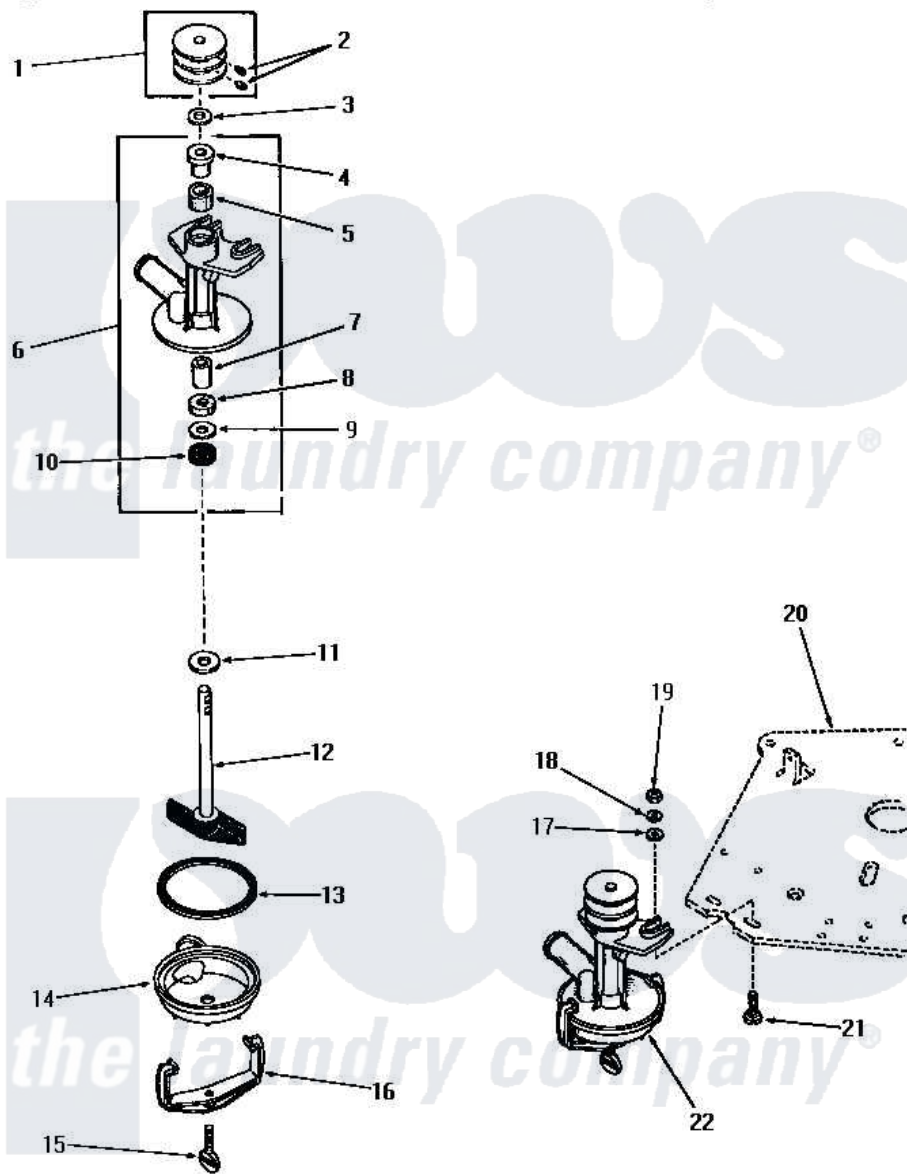

Amana DA6120 03 - 25178 PUMP ASSY

25178 PUMP ASSEMBLY

Amana [Residential Amana DA6120 Washer Parts](#) Parts Diagram 03 - 25178 PUMP ASSY
 Click on the part number to view part

Item	Original Part Number	Replaced By	Status	Part Description
1	23770		Not Available	ASSY,PULLEY
2	02771			Screw, 1/4-20 x 3/8 Hex S
3	20098			Washer, .440idx7/8odx1/
4	20072			Bearing
5	26479			Wick
6	20763		Not Available	PUMP BODY
7	20071			Bearing
8	20094			Packing Material
9	20093			Washer, 29/64 ID x 63/64 OD
10	20095			Seal
11	20099			Washer, .440idx1.125odx
12	04372		Not Available	ASSY,IMPELLER
13	20097		Not Available	GASKET
14	04316		Not Available	BOTTOM,PUMP
15	20161			Screw, 5/16-18 X 1-1/16
16	20066			Clamp, Pump

17	20176		Washer, .2656 ID x 9/16 OD
18	03189		LoCkwasher, 1/4 Std-C P
19	20275	27001225	Nut, Jam Mid Lock 1/4-20
20	Y00000000	Not Available	SEE NOTE MOUNTING PLATE
21	24390		Bolt
22	25178	Not Available	ASSY,PUMP
NI	131P3		Kit, Pump Kt85