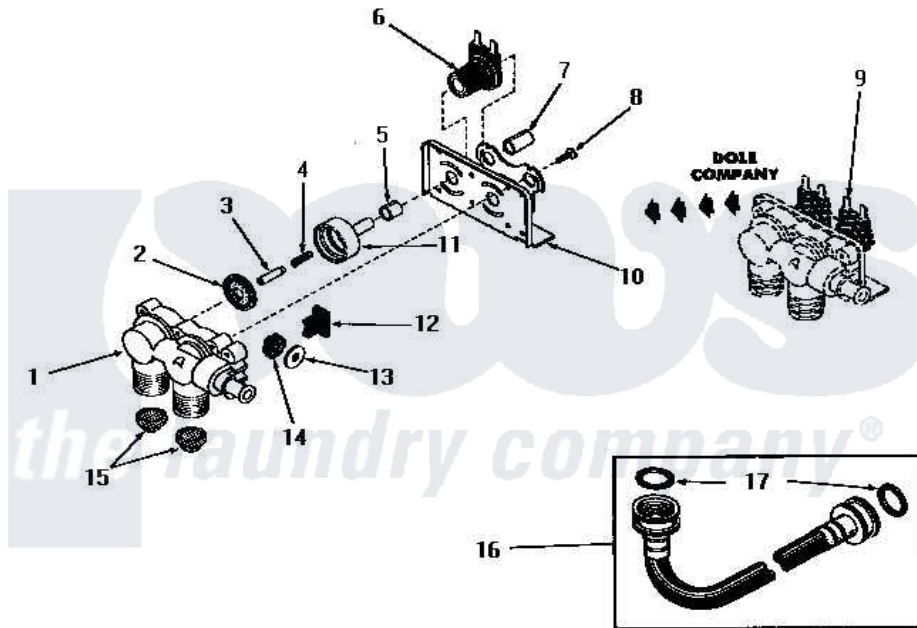

Amana DA6120 04 - 25832 & 25833 MIXING VALVE ASSEMBLIES

25832 and 25833 MIXING VALVE ASSEMBLIES

Amana [Residential Amana DA6120 Washer Parts](#) Parts Diagram 04 - 25832 & 25833 MIXING VALVE ASSEMBLIES

[Click on the part number to view part](#)

Item	Original Part Number	Replaced By	Status	Part Description
1	24125			Body, Valve
2	24134		Not Available	DIAPHRAGM
3	24132		Not Available	ARMATURE
4	24131		Not Available	SPRING
5	24129		Not Available	SLEEVE, SHORT
6	24126	33930		Valve, Mixing
7	24128		Not Available	SLEEVE, LONG
8	25817C		Not Available	SCREW
9	Y00000000		Not Available	SEE NOTE MIXING VALVE ASSEMBLY
10	Y24127		Not Available	MOUNTING BRACKET
11	24130			Guide, Armature
12	Y24135		Not Available	PLUG, FLOW REGULATOR
13	23224G		Not Available	DIFFUSER
14	23224C			Regulator, Flow
"	21187C		Not Available	REGULATOR, FLOW
15	24122	22002960		Strainer, Washer Inlet

16	20241	EZ20241	20 x 24 x 1 Filter 1 Metal Side
17	20290	Y013783	Washer, Inlet Hose
18	24123	Not Available	VALVE BODY
"	Y24124	Not Available	VALVE BODY
19	25817K	Not Available	DIAPHRAGM
20	25817H	Not Available	ARMATURE
21	25817F	Not Available	ARMATURE GUIDE
22	25817D	Not Available	SLEEVE ADAPTER
23	24596A	Not Available	SOLENOID
24	25817M	Not Available	SOLENOID PLUG
25	25817G	Not Available	SPRING
26	25817E	Not Available	SLEEVE, GUIDE xREPLACE
27	25817B	Not Available	MOUNTING BRACKET
28	Y00000000	Not Available	SEE NOTE MIXING VALVE ASSEMBLY