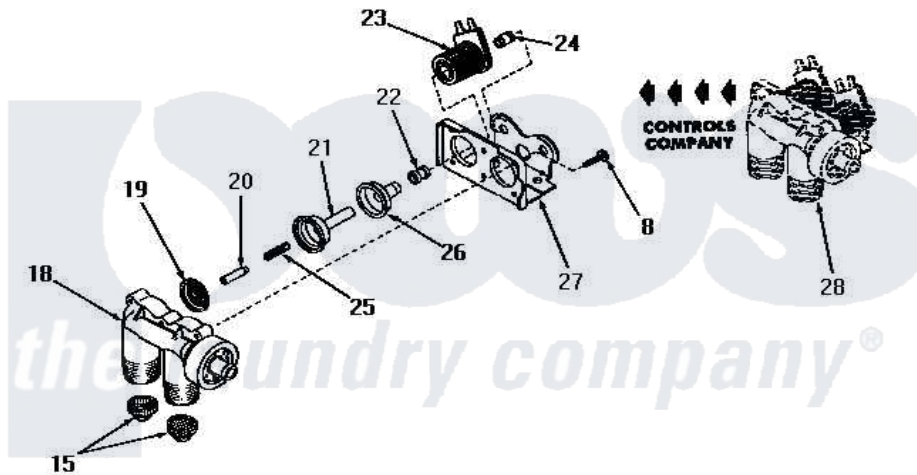

Amana DA6120 04 - 25832 & 25833 MIXING VALVE ASSEMBLIES

25832 and 25833 MIXING VALVE ASSEMBLIES

Amana [Residential Amana DA6120 Washer Parts](#) Parts Diagram 04 - 25832 & 25833 MIXING VALVE ASSEMBLIES

[Click on the part number to view part](#)

Item	Original Part Number	Replaced By	Status	Part Description
1	24125			Body, Valve
2	24134		Not Available	DIAPHRAGM
3	24132		Not Available	ARMATURE
4	24131		Not Available	SPRING
5	24129		Not Available	SLEEVE, SHORT
6	24126	33930		Valve, Mixing
7	24128		Not Available	SLEEVE, LONG
8	25817C		Not Available	SCREW
9	Y00000000		Not Available	SEE NOTE MIXING VALVE ASSEMBLY
10	Y24127		Not Available	MOUNTING BRACKET
11	24130			Guide, Armature
12	Y24135		Not Available	PLUG, FLOW REGULATOR
13	23224G		Not Available	DIFFUSER
14	23224C			Regulator, Flow
"	21187C		Not Available	REGULATOR, FLOW
15	24122	22002960		Strainer, Washer Inlet

16	20241	EZ20241	20 x 24 x 1 Filter 1 Metal Side
17	20290	Y013783	Washer, Inlet Hose
18	24123	Not Available	VALVE BODY
"	Y24124	Not Available	VALVE BODY
19	25817K	Not Available	DIAPHRAGM
20	25817H	Not Available	ARMATURE
21	25817F	Not Available	ARMATURE GUIDE
22	25817D	Not Available	SLEEVE ADAPTER
23	24596A	Not Available	SOLENOID
24	25817M	Not Available	SOLENOID PLUG
25	25817G	Not Available	SPRING
26	25817E	Not Available	SLEEVE, GUIDE xREPLACE
27	25817B	Not Available	MOUNTING BRACKET
28	Y00000000	Not Available	SEE NOTE MIXING VALVE ASSEMBLY