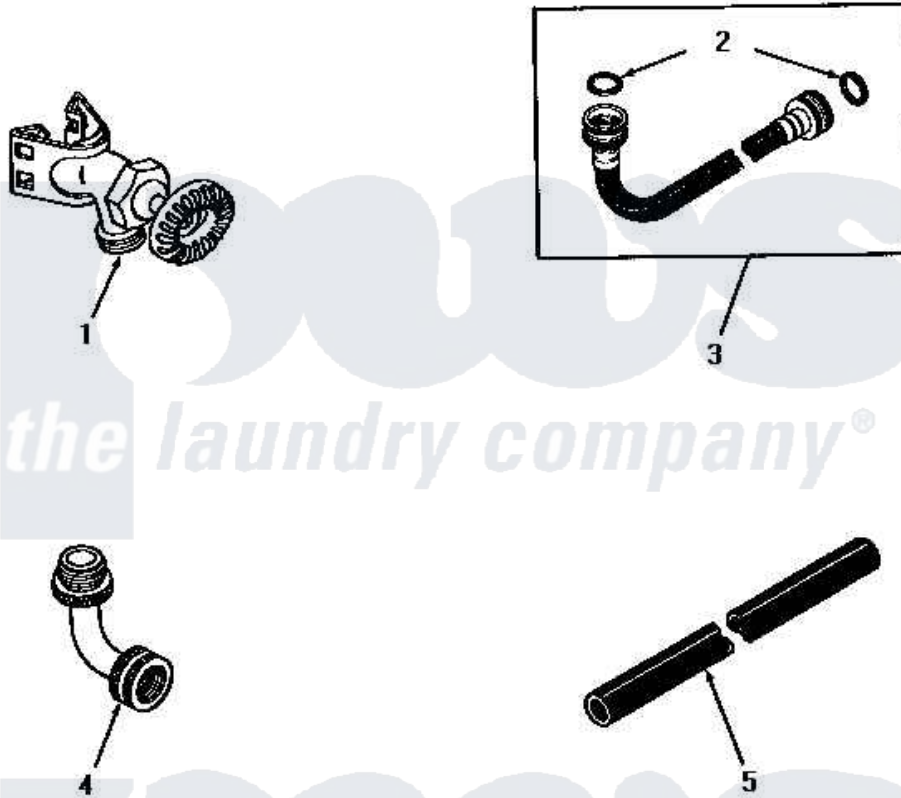

Amana DA6120 05 - ACCESSORIES

258P3 CAPACITOR KIT
 Use on automatic washers, with reversing motors, that are located in areas where low voltage exists. This kit will help eliminate motor burn outs.

Amana [Residential Amana DA6120 Washer Parts](#) Parts Diagram 05 - ACCESSORIES
 Click on the part number to view part

Item	Original Part Number	Replaced By	Status	Part Description
1	20655		Not Available	SADDLE FAUCETS, PAIR
2	20290	Y013783		Washer, Inlet Hose
3	20618	21001467		Hose- 10'
"	20617		Not Available	HOSE, INLET (8 FT)
4	20656		Not Available	90 DEGREE INLET ELBOW
5	20616		Not Available	EXTENSION, DRAIN HOSE (1 FT)
NI	258P3		Not Available	KIT,CAPACITOR