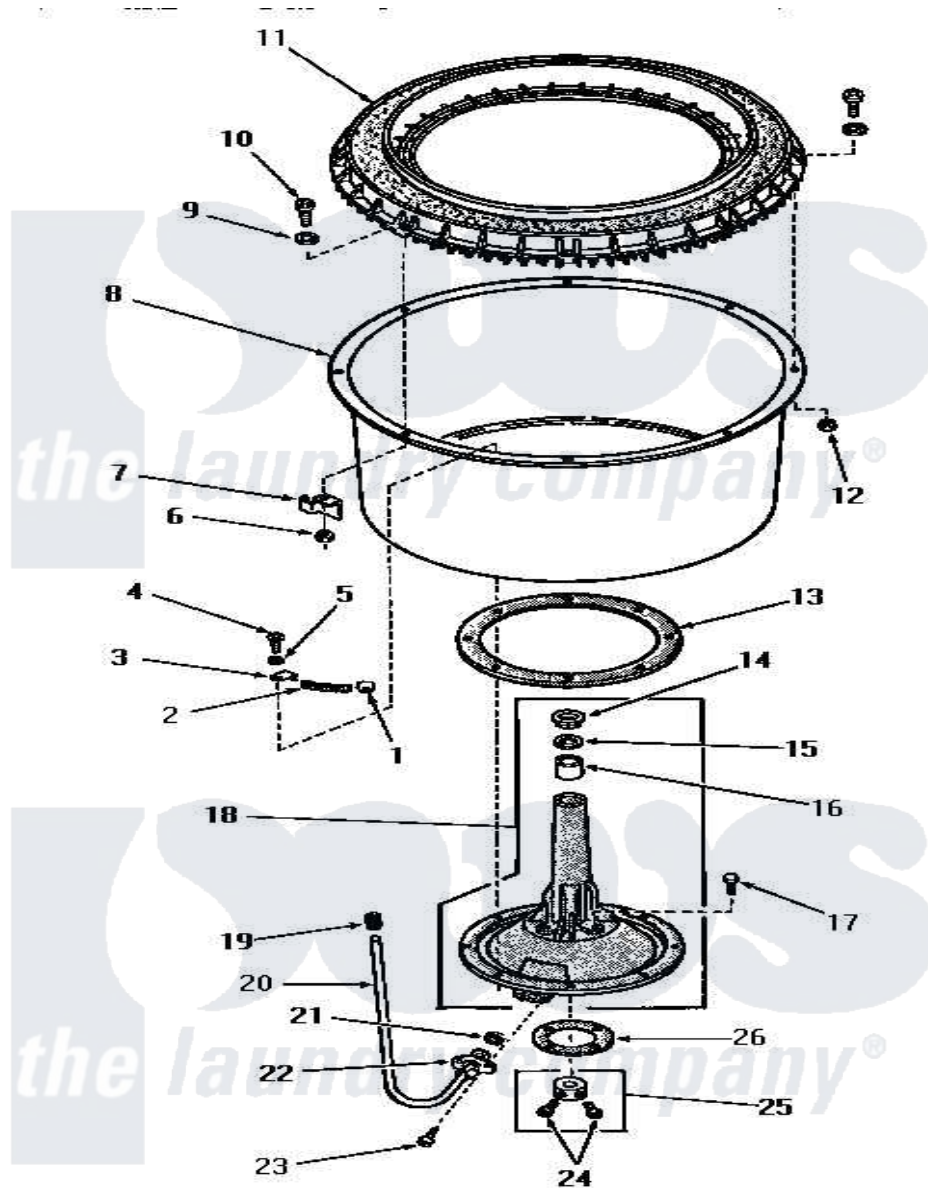

# Amana DA6120 06 - AGITATOR POST & SPIN TUB

## AGITATOR POST AND SPIN TUB

Amana [Residential Amana DA6120 Washer Parts](#) Parts Diagram 06 - AGITATOR POST & SPIN TUB  
 Click on the part number to view part

Item	Original Part Number	Replaced By	Status	Part Description
1	<a href="#">22446</a>			Clip
2	<a href="#">22144</a>			Spring
3	<a href="#">22447</a>			Clip
4	<a href="#">20260</a>			Screw, 5/16-18 X 3/4 RD
5	20121		Not Available	GASKET
6	<a href="#">26678</a>			Nut, Self-Locking
7	<a href="#">22025</a>			Bracket
8	25977		Not Available	TUB,SPIN xREPLACE
9	<a href="#">25100</a>			Washer, 17/64 ID x 1/2 OD
10	25251	<a href="#">EZ25251</a>		25 x 25 x 1 Filter 1 Metal Side
11	24931		Not Available	BALANCE RING
12	<a href="#">25250</a>			Nut, 1/4-20 Hex Nyllock
13	<a href="#">20122</a>			Gasket
14	<a href="#">23685</a>			Bearing
15	<a href="#">23684</a>			Seal
16	<a href="#">23686</a>			Bearing

17	<a href="#">20261</a>		Screw, Cap
18	26016	<a href="#">2-6016</a>	Wheel 71/2x6
19	<a href="#">22351</a>		Sleeve
20	<a href="#">22359</a>		Tube, Sediment
21	<a href="#">20110</a>		Gasket
22	<a href="#">26046</a>		Bracket, Sediment Tube
23	20852	Not Available	SCREW,10-24 X 1/2 HEX
24	23481	<a href="#">02422</a>	Screw, 1/4-20 X 1/2 HeX
25	<a href="#">20377</a>		Collar Assembly
26	<a href="#">20120</a>		Gasket
NI	243P3	Not Available	KIT,AGITATOR POST