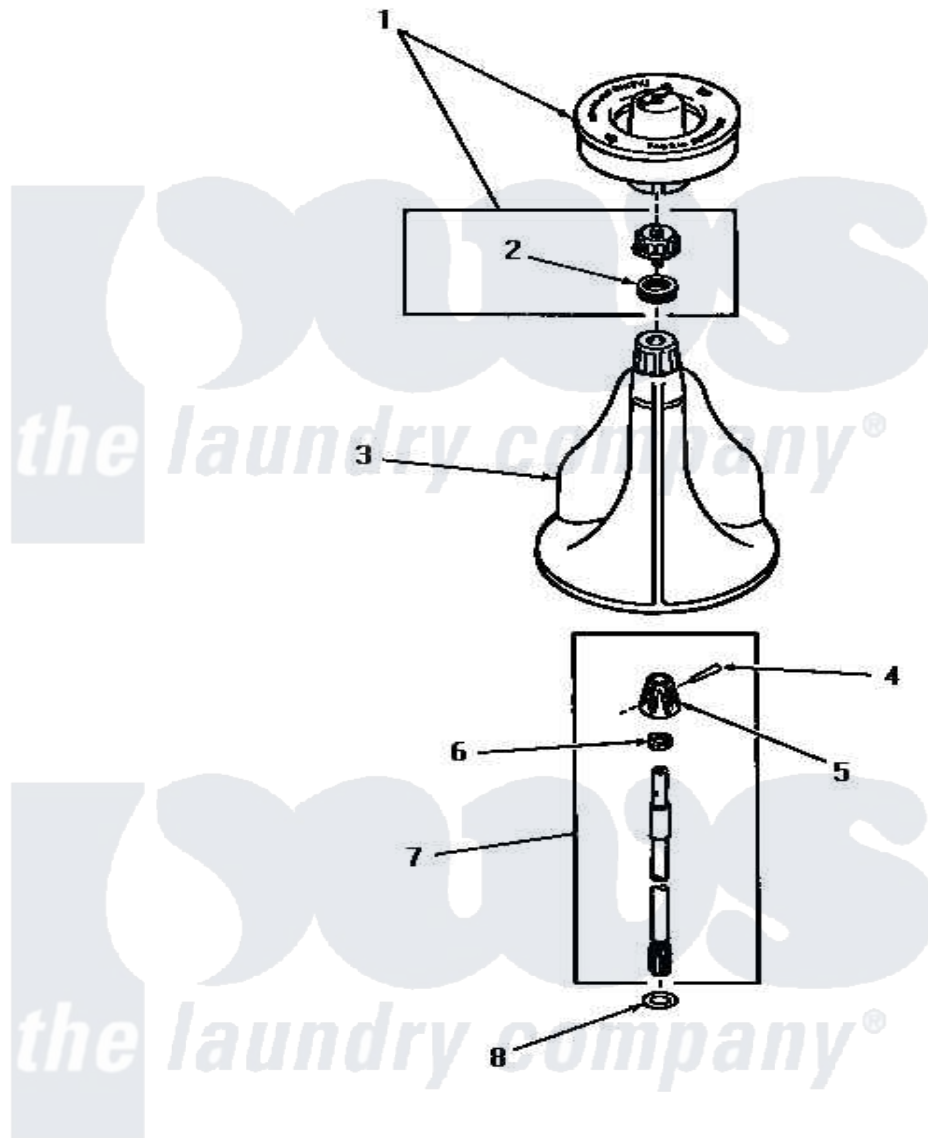

Amana DA6120 07 - AGITATOR, SHAFT & FABRIC SOFTENER DISP

AGITATOR, SHAFT AND FABRIC SOFTENER DISPENSER

Amana Residential Amana DA6120 Washer Parts Parts Diagram 07 - AGITATOR, SHAFT & FABRIC SOFTENER DISP
 Click on the part number to view part

Item	Original Part Number	Replaced By	Status	Part Description
1	26014			Assembly, Cap And Ring-Agitator
2	20136			Ring
3	26006			Assembly, Agitator
4	20243			Pin, Taper
5	20056		Not Available	BLOCK, DRIVE
6	20057	222T017P01		Washer FIB 21/32 ID X 1156 OD X 1/8
7	21751	21751P		Assyshaft
8	22135			Washer