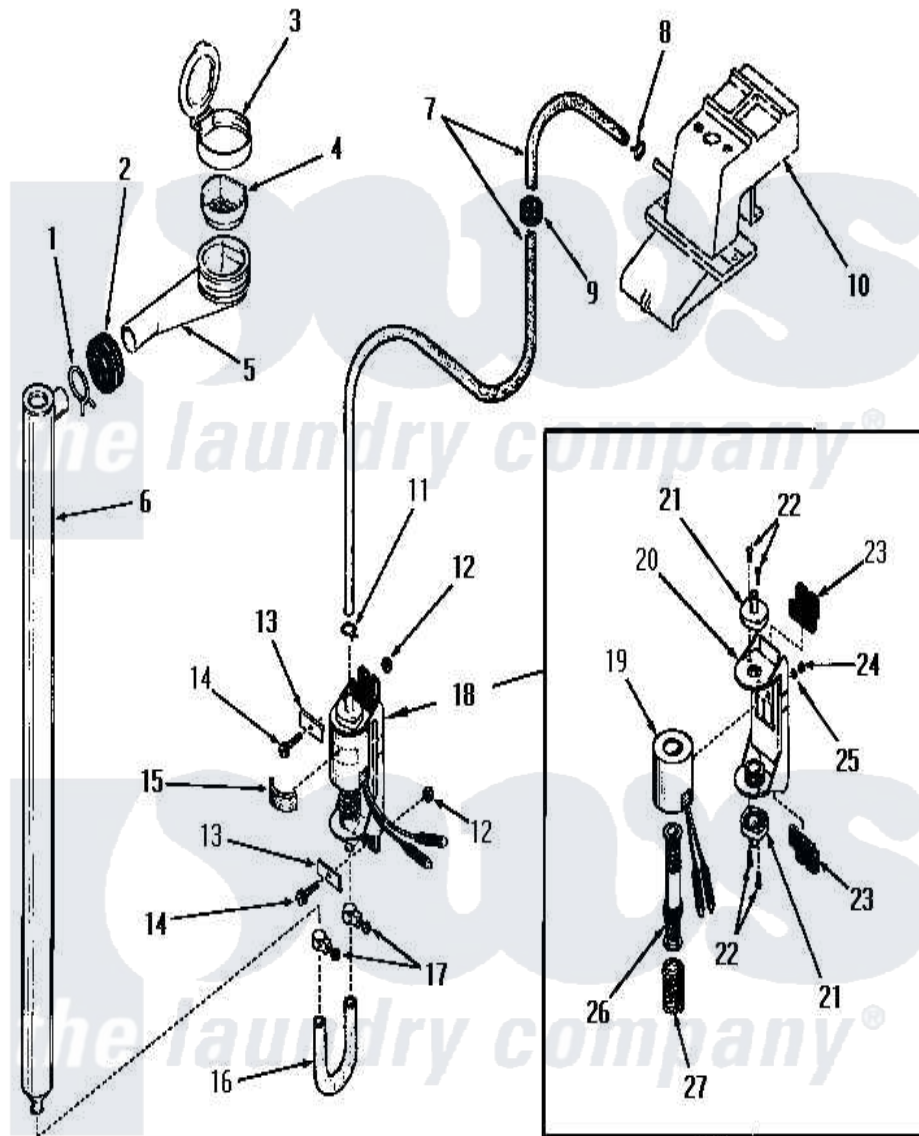

# Amana DA6120 08 - BLEACH DISPENSER

## BLEACH DISPENSER

Amana [Residential Amana DA6120 Washer Parts](#) Parts Diagram 08 - BLEACH DISPENSER

[Click on the part number to view part](#)

Item	Original Part Number	Replaced By	Status	Part Description
1	Y03640		Not Available	CLAMP
2	20118		Not Available	GROMMET,1982 INV
3	22484		Not Available	BLEACH LID
4	<a href="#">21984</a>			Cover, Dispenser
5	22377		Not Available	DISPENSER xREPLACE
6	22303		Not Available	TUBE,BLEACH
7	22300		Not Available	HOSE
8	23410		Not Available	HOSE CLAMP
9	22299		Not Available	GROMMET
10	Y00000000		Not Available	SEE NOTE WATER INLET
11	22295		Not Available	HOSE CLAMP
12	<a href="#">22001</a>			Nut, 10-24 Nylon Hex BR
13	Y22287		Not Available	BLEACH PUMP BRACKET
14	25989		Not Available	HEX HEAD SCREW
15	25220		Not Available	BUMPER
16	22302		Not Available	HOSE

17	24904	Not Available	CLAMP
18	<a href="#">22337</a>		Pump, Bleach
19	22337B	Not Available	COIL AND FRAME
20	22337A	Not Available	BASE
21	22337E	Not Available	HOSE CONNECTOR
22	51356	Not Available	SCREW,6-32 X 5/16 RD H
23	22337F	Not Available	ISOLATION MOUNT
24	22337G	Not Available	NUT
25	21735	Not Available	LOCKWASHER,No.10 INTSHKP
26	22337C	Not Available	ARMATURE AND VALVE
27	22337D	Not Available	SPRING