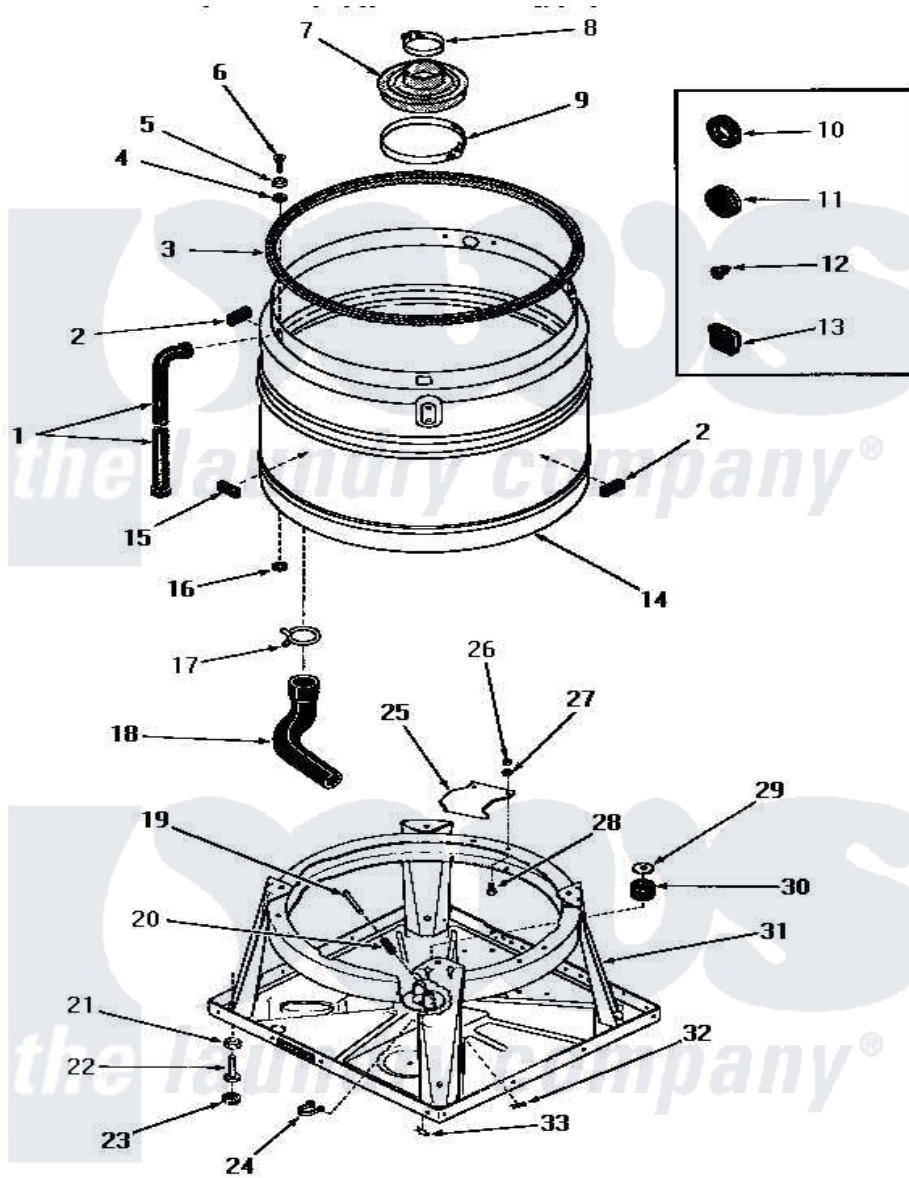

Amana DA6120 09 - BOOT, CHASSIS & DRAIN TUB

BOOT, CHASSIS AND DRAIN TUB

Amana [Residential Amana DA6120 Washer Parts](#) Parts Diagram 09 - BOOT, CHASSIS & DRAIN TUB
 Click on the part number to view part

Item	Original Part Number	Replaced By	Status	Part Description
1	22818		Not Available	HOSE
2	23258			Pad, Bumper
3	21233		Not Available	GASKET
4	20112			Grommet
5	20111			Washer
6	20259		Not Available	SCREW
7	20129		Not Available	BOOT
8	20107			Upper Clamp
9	20108	F200201		Clamp Hose #56
10	20118		Not Available	GROMMET,1982 INV
11	20305	20-305		Sizzle Do Not Ship Ups
12	21393	21-393		Piezo Sounder
13	21651			Grommet
14	25983			Drain Tub, Shur-Fil
15	23257		Not Available	PAD,BUMPER
16	20115			Grommet

17	10180		Not Available	CLAMP
18	25112			Hose
19	Y22693		Not Available	HOLD-DOWN PIN
20	Y22690		Not Available	FERRULE
21	Y21899	40038101		Nut, Leg
22	20409	22003428		Leg, Adjustable
23	21749	40016001		Foot, Rubber
24	22837		Not Available	STRAP,WIRE
25	21905			Plate, Snubber
26	20275	27001225		Nut, Jam Mid Lock 1/4-20
27	03189			LoCkwasher, 1/4 Std-C P
28	02422			Screw, 1/4-20 X 1/2 HeX
29	20162		Not Available	SPACER
30	20195		Not Available	GROMMET
31	26028			Assembly, Chassis xReplace
32	Y22689		Not Available	PIN CLIP
33	26012	2-6012		Blower Wheel