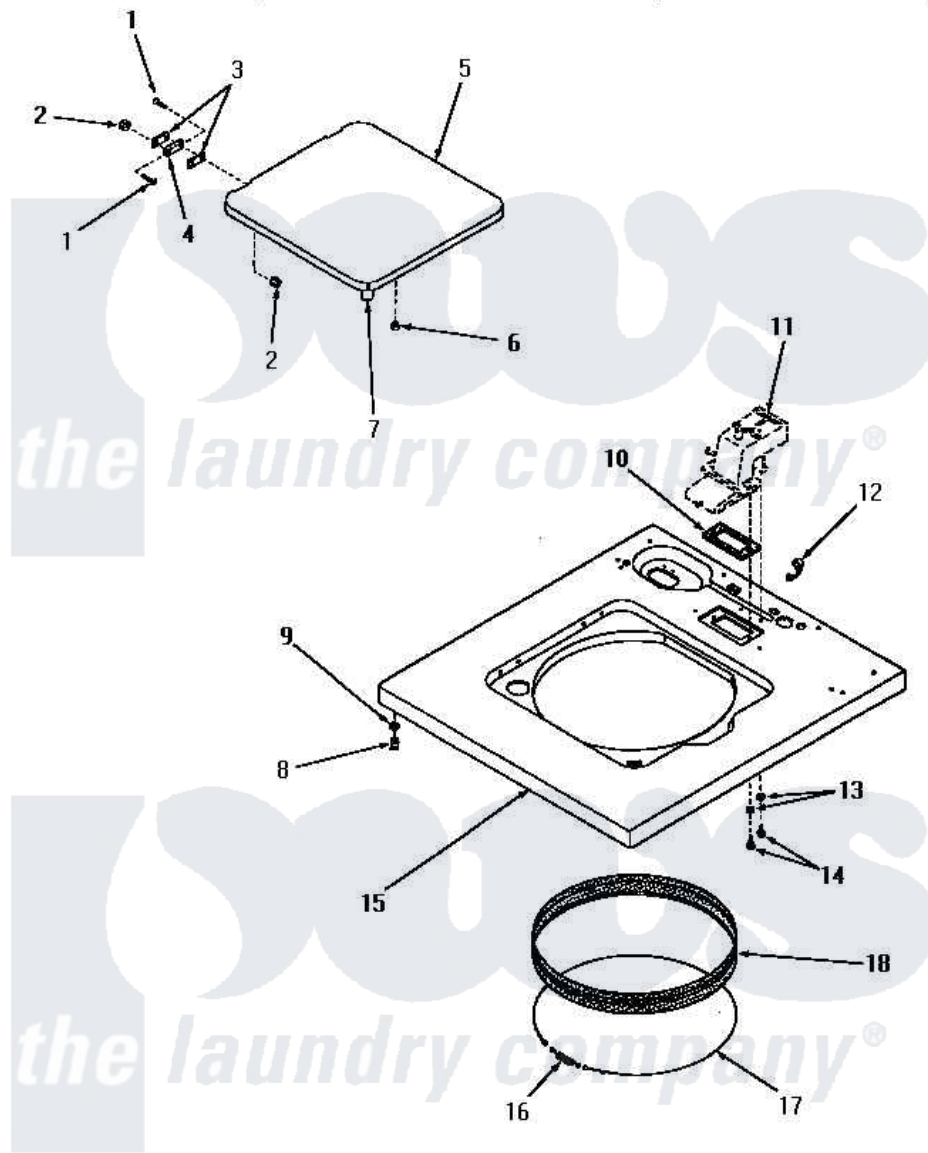

Amana DA6120 10 - CABINET TOP & LOADING DOOR

CABINET TOP AND LOADING DOOR

Amana [Residential Amana DA6120 Washer Parts](#) Parts Diagram 10 - CABINET TOP & LOADING DOOR
 Click on the part number to view part

Item	Original Part Number	Replaced By	Status	Part Description
1	22649			Screw, 8-32 X 13/32 FI
2	21752			Nut, 8-32 Hex BriLock
3	21584			Gasket
4	21583			Hinge
5	22271W		Not Available	LOADING DOOR, WHITE
"	22271A		Not Available	LOADING DOOR, AVOCADO
"	22271H		Not Available	LOADING DOOR, HARVEST GOLD
"	22271C		Not Available	LOADING DOOR, COPPERTONE
6	21176			Bumper
7	25217	R0603504		Actuator, Door Switch
8	23007		Not Available	CAGED NUT
9	24861		Not Available	LOCKWASHER, .448X.789SH
10	23255		Not Available	GASKET
11	Y00000000		Not Available	SEE NOTE WATER INLET
12	21603	211881		Grommet, Cord Part Not Used-

12	21903	211001	Gas Models Only
13	20493		Washer, 11/64 ID x 3/8 OD
14	52150	489464	Screw
15	24349A	Not Available	CABINET TOP, AVOCADO
"	25829W	Not Available	CABINET TOP, WHITE
"	24349C	Not Available	CABINET TOP, COPPERTONE
"	25829C	Not Available	CABINET TOP, COPPERTONE
"	25829H	Not Available	CABINET TOP, HARVEST GOLD
"	25829A	Not Available	CABINET TOP, AVOCADO
"	24349W	Not Available	CABINET TOP, W
"	24349H	Not Available	CABINET TOP, HARVEST GOLD
16	20791	Not Available	SPRING
17	22352	Not Available	RETAINER,WIRE
18	25277		Guard, Rim