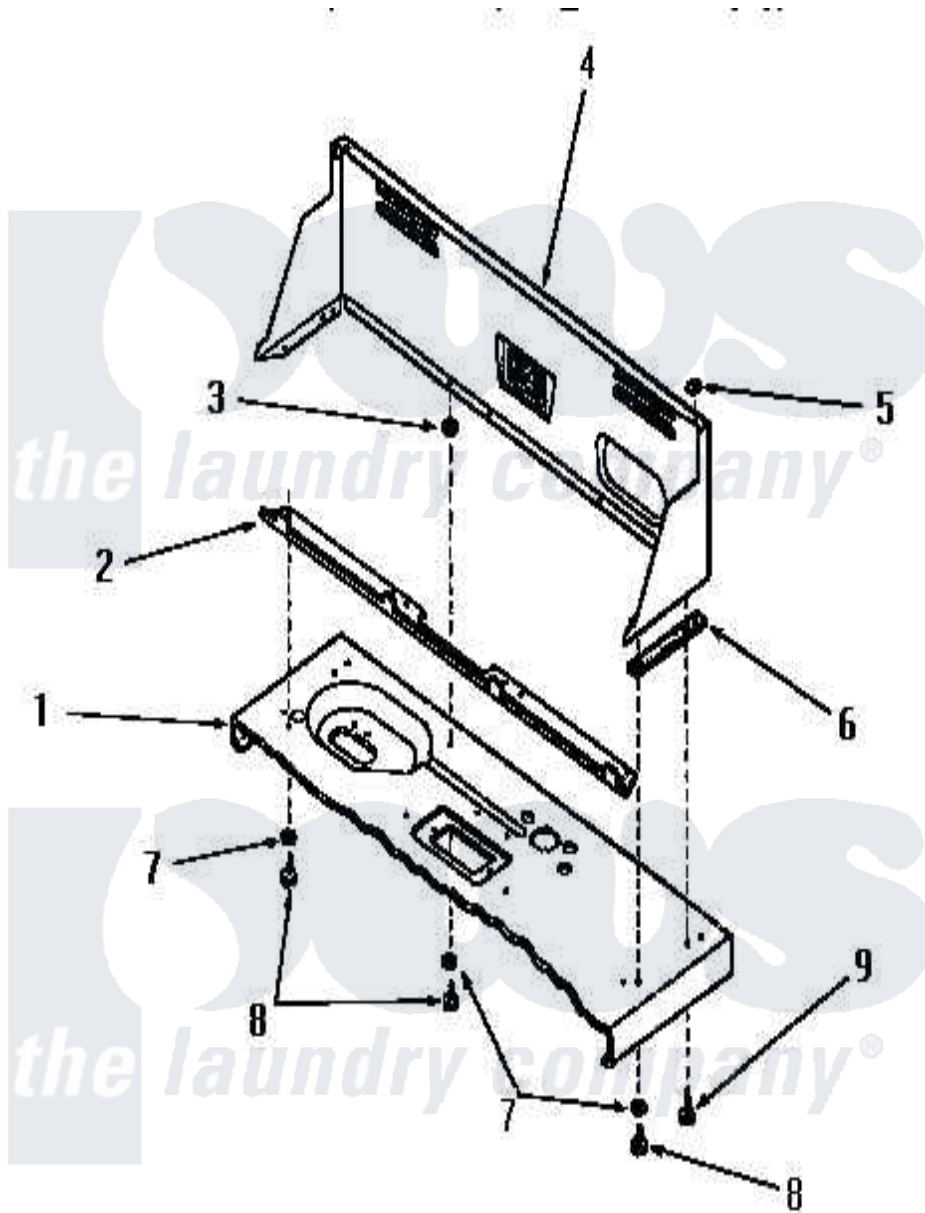

Amana DA6120 11 - CONTROL HOOD

Amana [Residential Amana DA6120 Washer Parts](#) Parts Diagram 11 - CONTROL HOOD
 Click on the part number to view part

Item	Original Part Number	Replaced By	Status	Part Description
1	Y00000000		Not Available	SEE NOTE CABINET TOP
2	23360		Not Available	ANGLE
3	23425		Not Available	WASHER,7/32IDX7/16ODX.
4	24330W		Not Available	CONTROL HOOD, WHITE
"	24330C		Not Available	CONTROL HOOD, COPPERTONE
"	24330H		Not Available	CONTROL HOOD, HARVEST GOLD
"	24330A		Not Available	CONTROL HOOD, AVOCADO
5	24522			Nut, Speed-8ab-18 C1995
6	23028		Not Available	GASKET,CONTROL BOX END
7	20493			Washer, 11/64 ID x 3/8 OD
8	52150	489464		Screw
9	25724		Not Available	HEX HEAD SCREW