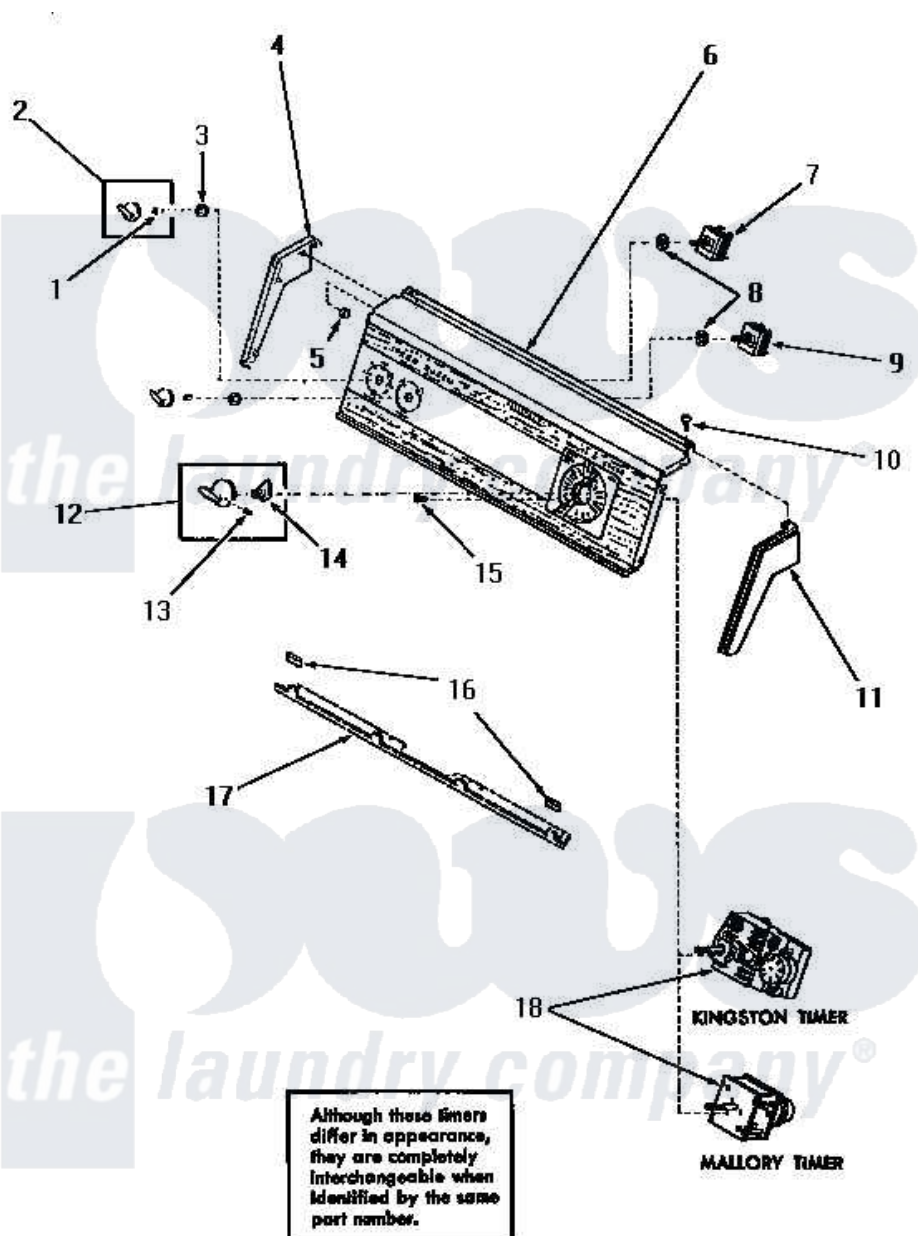

Amana DA6120 12 - CONTROL PANEL, CONTROL HOOD & CONTROLS

Amana Residential Amana DA6120 Washer Parts Parts Diagram 12 - CONTROL PANEL, CONTROL HOOD & CONTROLS

[Click on the part number to view part](#)

Item	Original Part Number	Replaced By	Status	Part Description
1	23392		Not Available	CLIP FOR 26816 KNOB
2	23402		Not Available	KNOB, CONTROL
3	24205			Nut, Knurled 3/8-24
4	25124		Not Available	CONTROL HOOD END, LEFT
5	25126	5303284616		Clip
6	26165		Not Available	CONTROL PANEL
7	24392		Not Available	SWITCH TEMP
8	91176			Lockwasher, 3/8 Intshkp
9	21302			Switch, Motor-2SP
10	25232		Not Available	SCREW, 8AB-18X7/8 OVAL
11	25123		Not Available	CONTROL HOOD END, RIGHT
12	24858		Not Available	ASSY, KNOB-TIMER
13	25285		Not Available	SETSCREW
14	24857		Not Available	INDICATOR
15	70212			Screw, 8-32 X 5/32 RD H

16	24859	Not Available	SLEEVE, SUPPORT ANGLE
17	Y00000000	Not Available	SEE NOTE PANEL SUPPORT BRACKET
18	24828	Not Available	TIMER