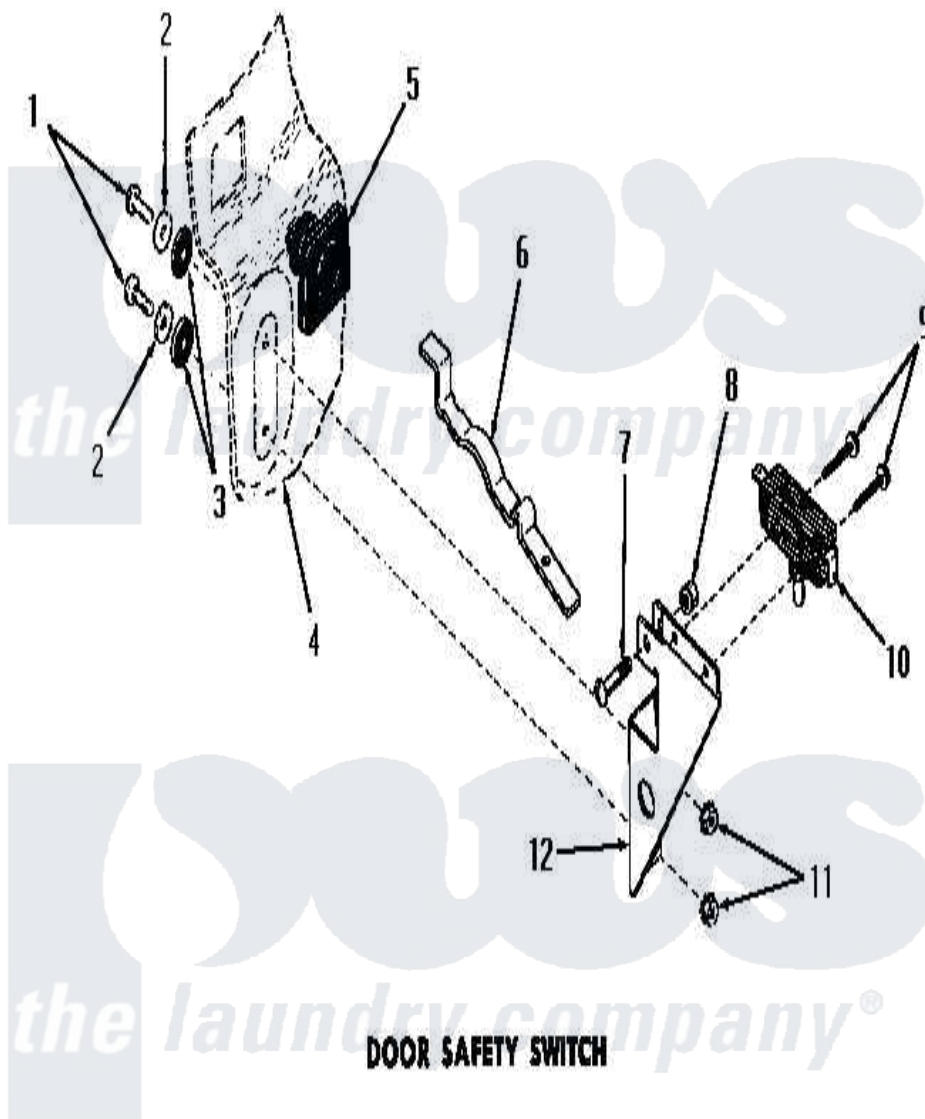

Amana DA6120 14 - DOOR SAFETY SWITCH

Amana [Residential Amana DA6120 Washer Parts](#) Parts Diagram 14 - DOOR SAFETY SWITCH
 Click on the part number to view part

Item	Original Part Number	Replaced By	Status	Part Description
1	21081			Screw, 10-24 X 1/2 RD H
2	20492	M0270504		Washer
3	02928		Not Available	WASHER
4	Y00000000		Not Available	SEE NOTE DRAIN TUB
5	23591			Diaphragm
6	23592		Not Available	ARM
7	Y02370		Not Available	SCREW, 10-24X15/16 HEX
8	22001			Nut, 10-24 Nylon Hex BR
9	51783			Screw, 6b-20 X 7/8 HeX
10	23540		Not Available	SWITCH
11	23951	M0282009		Nut
12	22783		Not Available	BRACKET