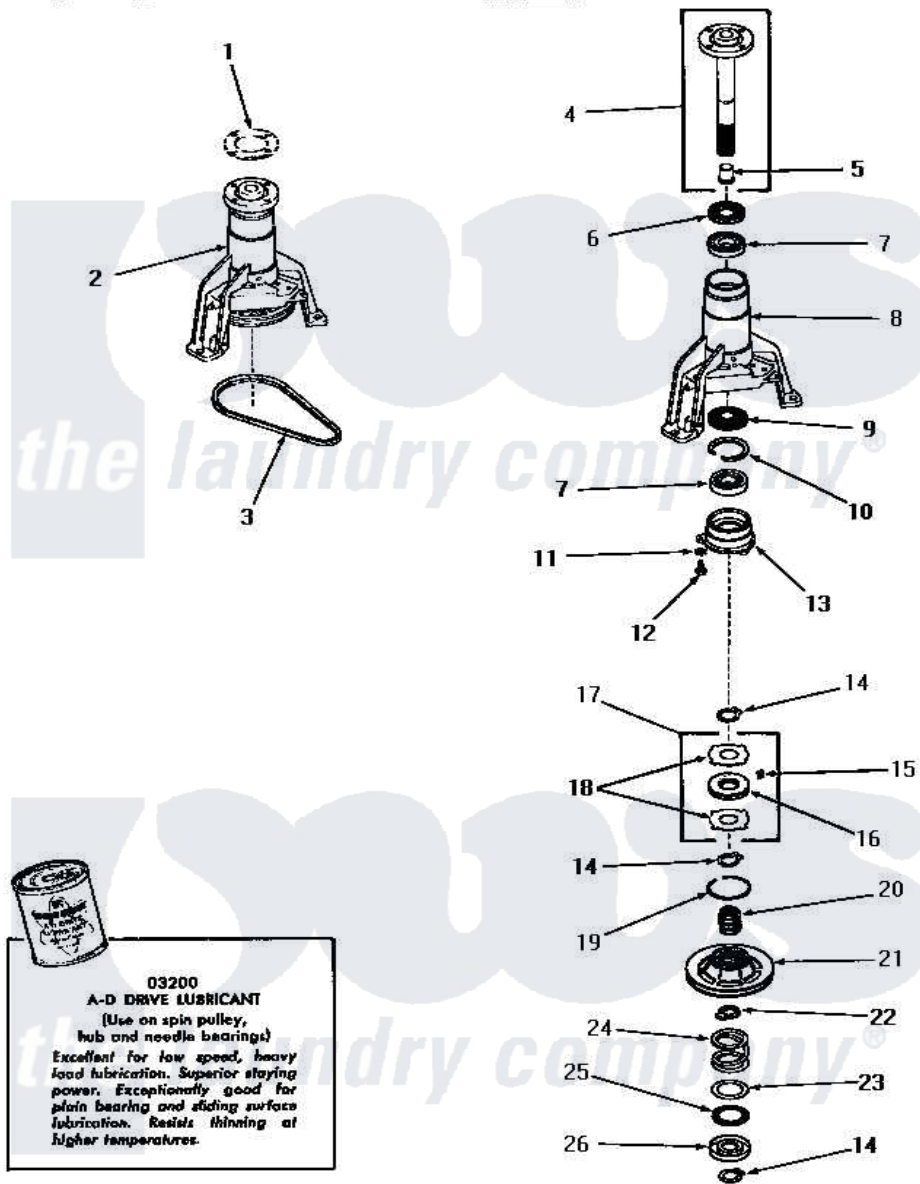

Amana DA6120 16 - MAIN BEARING ASSY

MAIN BEARING ASSEMBLY

Amana [Residential Amana DA6120 Washer Parts](#) Parts Diagram 16 - MAIN BEARING ASSY
 Click on the part number to view part

Item	Original Part Number	Replaced By	Status	Part Description
1	Y00000000		Not Available	SEE NOTE GASKET
2	26018			AsseMbly, Bearing Housing-M
3	23759		Not Available	BELT
4	23731			Assembly, Spin Shaft
5	25854			Bearing
6	Y21659		Not Available	SEAL
7	20012			Bearing
8	25979		Not Available	HOUSING,MAIN BEARING
9	26247			Slinger, Water
10	20084		Not Available	RING,RETAINING
11	02431			Lockwasher, 1/4 Ext Shk
12	02422			Screw, 1/4-20 X 1/2 HeX
13	23639			Retainer
14	23724			Ring, Retaining
15	24500			Clip, Spring
16	23708			Assembly, Brake Disk

17	24599		Assembly, Brake Disk
18	23637	Not Available	DISC,BRAKE
19	Y23720	Not Available	RING,SNAP
20	23634	Not Available	HUB
21	24690		Assembly, Spin Pulley
22	23635	Not Available	STOP
23	23722		Race, Bearing
24	23723		Spring
25	23721	Not Available	BEARING,NEEDLE
26	23640		Retainer
NI	03200		A-D Drive Lubricant