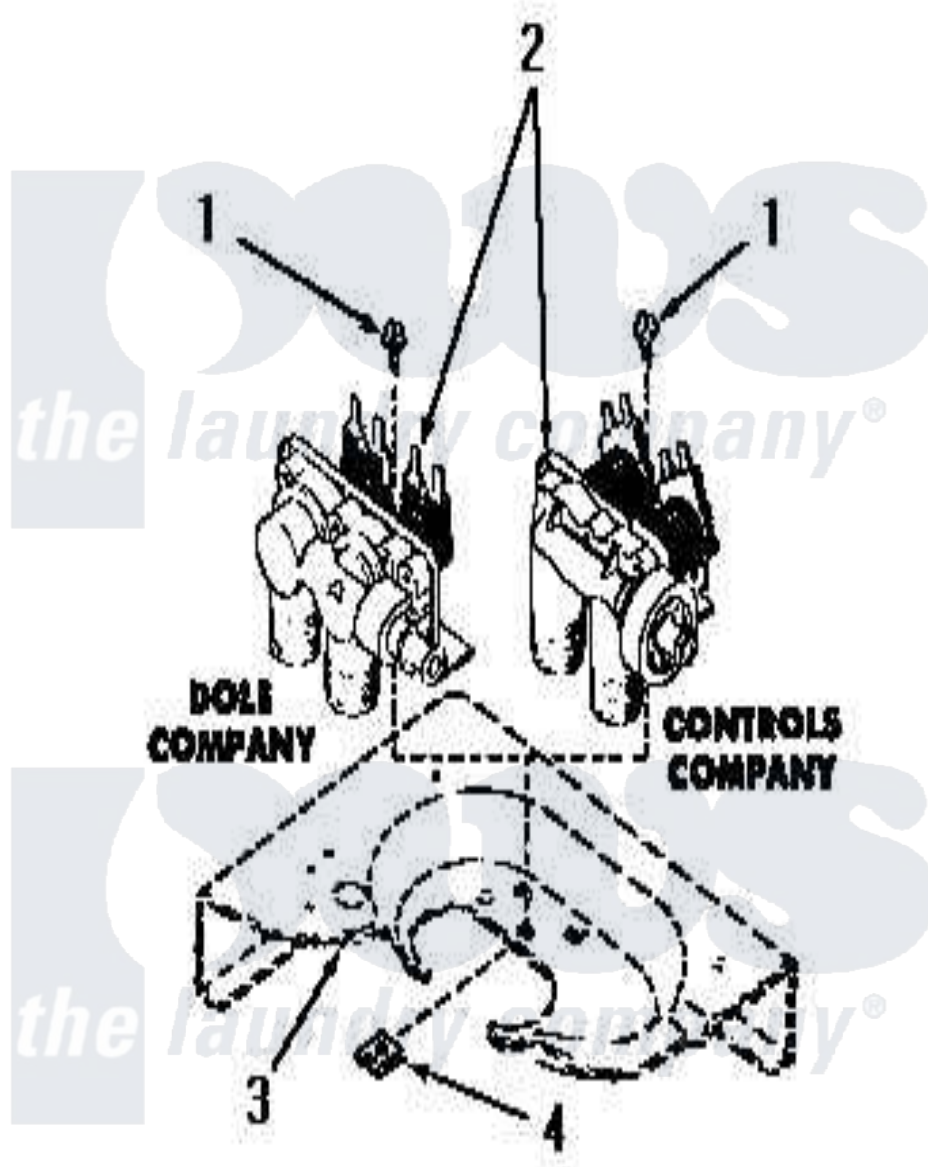

Amana DA6120 17 - MIXING VALVES

Amana [Residential Amana DA6120 Washer Parts](#) Parts Diagram 17 - MIXING VALVES
 Click on the part number to view part

Item	Original Part Number	Replaced By	Status	Part Description
1	23962	W10116760		Screw
2	25832	205613		Water Valve
3	Y00000000		Not Available	SEE NOTE CABINET TOP
4	23277		Not Available	NUT,SPEED