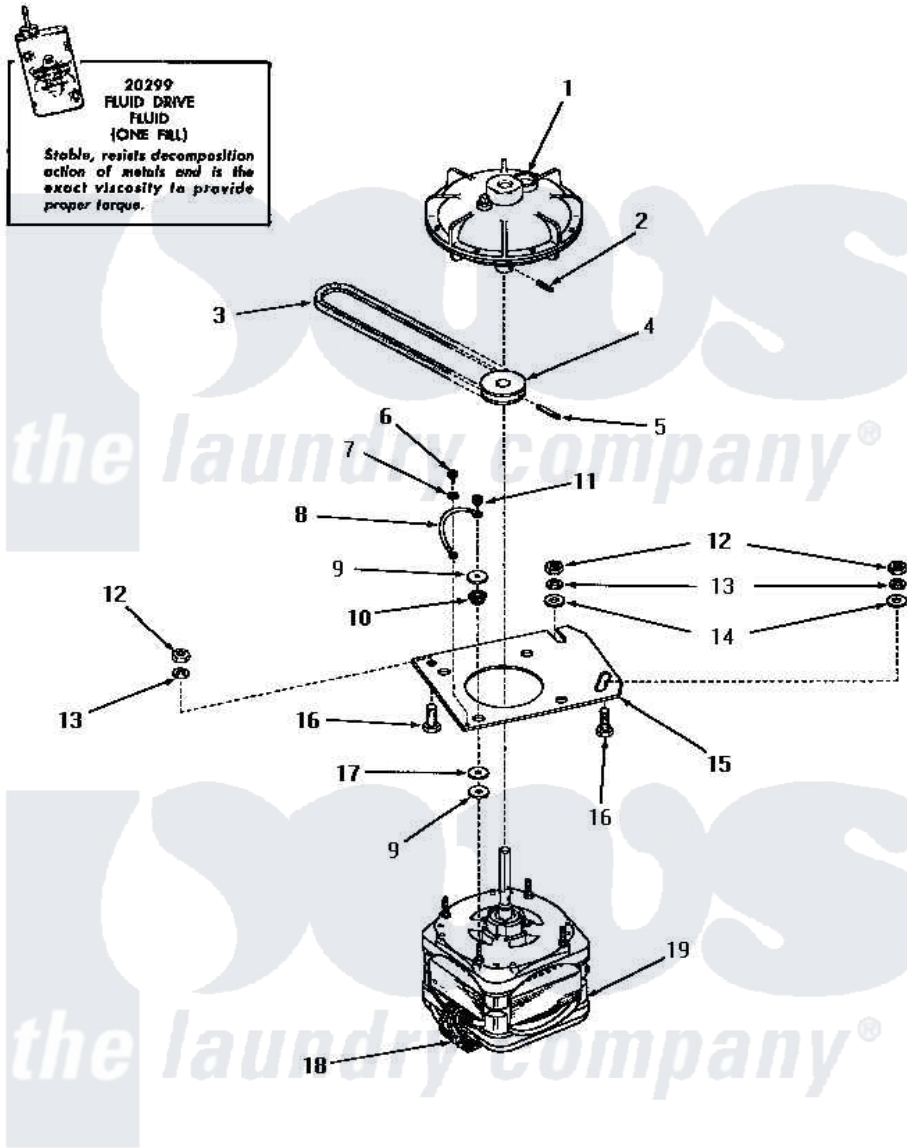

Amana DA6120 18 - MOTOR & FLUID DRIVE

MOTOR AND FLUID DRIVE

Amana [Residential Amana DA6120 Washer Parts](#) Parts Diagram 18 - MOTOR & FLUID DRIVE

[Click on the part number to view part](#)

Item	Original Part Number	Replaced By	Status	Part Description
1	24706			Assembly, Fluid Drive
2	24703		Not Available	PIN,ROLL
3	23759		Not Available	BELT
4	26116			Pulley, Drive
5	23750			Pin, Roll
6	20530			Screw, 10-24 x 3/8 Hex
7	21735		Not Available	LOCKWASHER,No.10 INTSHKP
8	25484		Not Available	GROUND WIRE
9	20103	M0270519		Washer
10	20102		Not Available	WASHER
11	23604			Nut, Hex 10-32 Lock
12	20274	62739		Nut, Lock
13	20277			Lockwasher, 3/8 Std X 3
14	20279			Washer, 13/32 ID x 13/16 OD
15	23769		Not Available	PLATE,MOUNTING
16	20255		Not Available	SCREW,3/8-16 X 1 HEX H

17	20104		Washer
18	24139	Not Available	SWITCH,MOTOR
19	26069		X Assembly, Motor And Pulley
NI	20299	Not Available	FLUID DRIVE FLUID-BULK