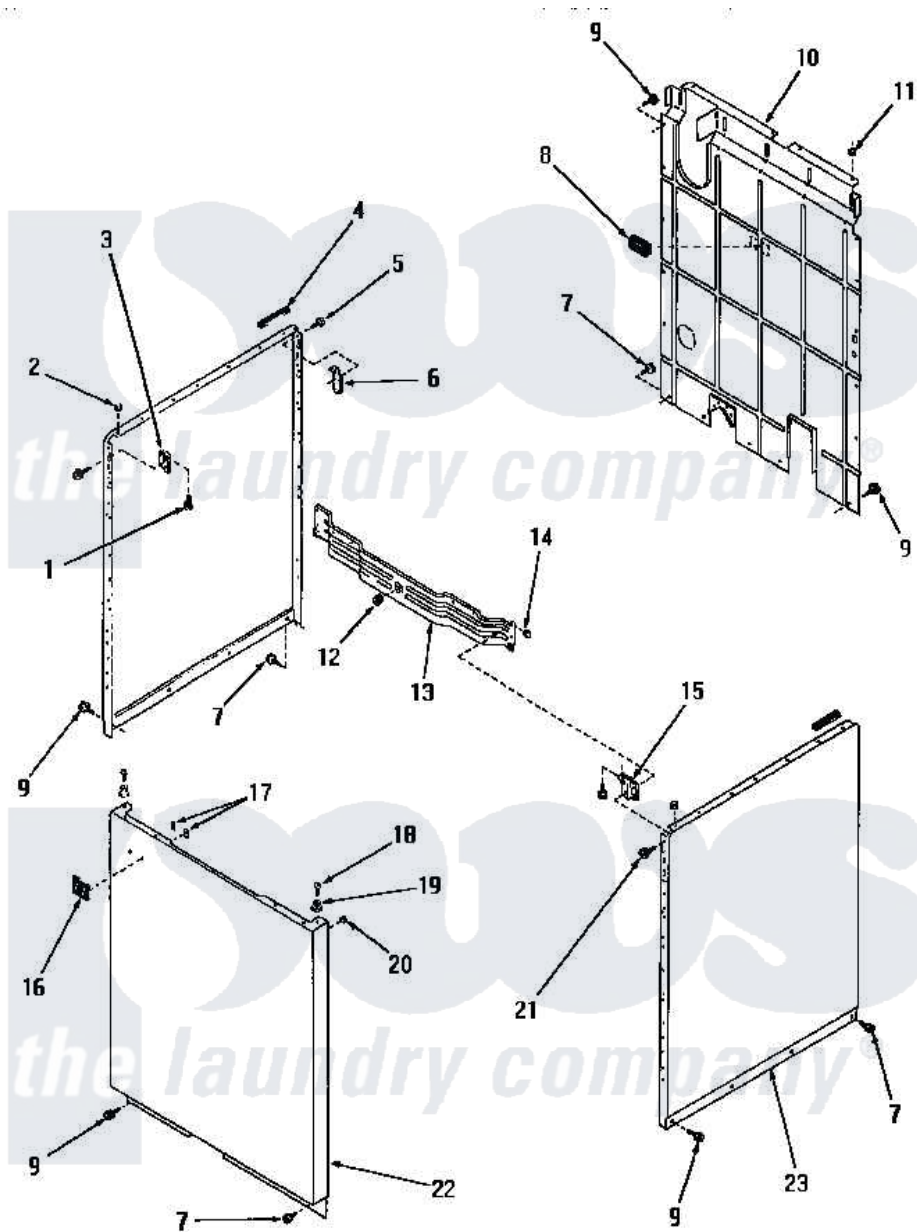

Amana DA6120 19 - PANELS

Amana [Residential Amana DA6120 Washer Parts](#) Parts Diagram 19 - PANELS
 Click on the part number to view part

Item	Original Part Number	Replaced By	Status	Part Description
1	23008			Screw, 10-24 X 3/4 Sems
2	21176			Bumper
3	26691		Not Available	BRACKET,HOLD DOWN-L.H.
"	22847		Not Available	BRACKET
4	80312			Bumper Pad
5	51784		Not Available	SCREW,10B-16 X 1/2 HEX
6	52487			Lug, Hold-Down
7	26415	27001200		Screw
8	23257		Not Available	PAD,BUMPER
9	26592		Not Available	HEX HEAD SCREW
10	24342GR		Not Available	REAR PANEL, GRAY
11	20387			Bumper
12	25959			Grommet
13	21262		Not Available	CROSS BRACE, FRONT
14	25987		Not Available	NUT,SPEED
"	21747			Nut, Speed

15	22846	Not Available	BRACKET
"	26690	Not Available	BRACKET,HOLD DOWN-R.H.
16	22086	Not Available	MONOGRAM
17	22161	Not Available	CLIP
18	Q6535	Not Available	SCREW,10B-16 X 3/4 ROU
19	23020	Not Available	MOUNT,PANEL
20	20387		Bumper
21	03184	02434	Pin Groove
"	51784	Not Available	SCREW,10B-16 X 1/2 HEX
22	24687C	Not Available	FRONT PANEL, COPPERTONE
"	24687W	Not Available	FRONT PANEL, WHITE
"	24687H	Not Available	FRONT PANEL, HARVEST GOLD
"	24687A	Not Available	FRONT PANEL, AVOCADO
23	24336H	Not Available	SIDE PANEL, RIGHT OR LEFT, HAR
"	24336C	Not Available	SIDE PANEL, RIGHT OR LEFT, COP
"	24336W	Not Available	xREPLACE
"	24336A	Not Available	SIDE PANEL, RIGHT OR LEFT, AVO