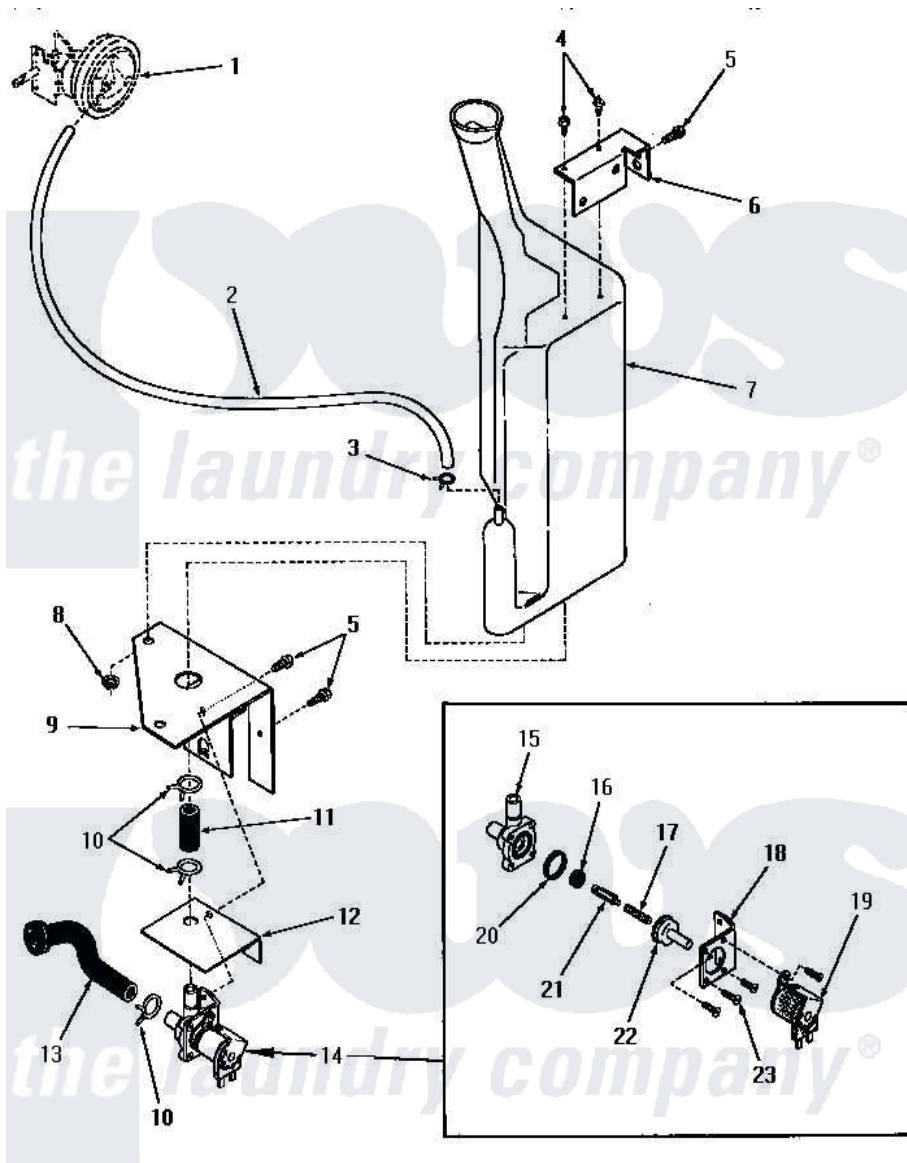

Amana DA6120 21 - RESERVOIR & DRAIN VALVE

RESERVOIR AND DRAIN VALVE (Through Serial Nos. 5556D39 and 234J7952)

Amana [Residential Amana DA6120 Washer Parts](#) Parts Diagram 21 - RESERVOIR & DRAIN VALVE
Click on the part number to view part

Item	Original Part Number	Replaced By	Status	Part Description
1	Y00000000		Not Available	SEE NOTE PRESSURE SWITCH
2	24444		Not Available	NO LONGER AVAILABLE
3	Y22294	596669		Clamp, Manifold
4	52150	489464		Screw
5	51784		Not Available	SCREW,10B-16 X 1/2 HEX
6	24394		Not Available	UPPER BRACKET
7	24430		Not Available	RESERVOIR
8	24441		Not Available	WIRING DIAGRAM
9	24393		Not Available	LOWER BRACKET
10	80479		Not Available	HOSE CLAMP
11	24440		Not Available	CODE J
12	25044		Not Available	SOLENOID SHIELD
13	24437		Not Available	HOSE
14	24438	68136-47		Shelf Trim
15	24438G		Not Available	BODY
16	24438F		Not Available	SEAL

17	24438C	Not Available	SPRING
18	24438H	Not Available	MOUNTING BRACKET
19	24438A	Not Available	SOLENOID
20	24438E	Not Available	GASKET
21	24438D	Not Available	ARMATURE
22	24438B	Not Available	GUIDE,ARMATURE
23	21561G	Not Available	ROUND HEAD SCREW