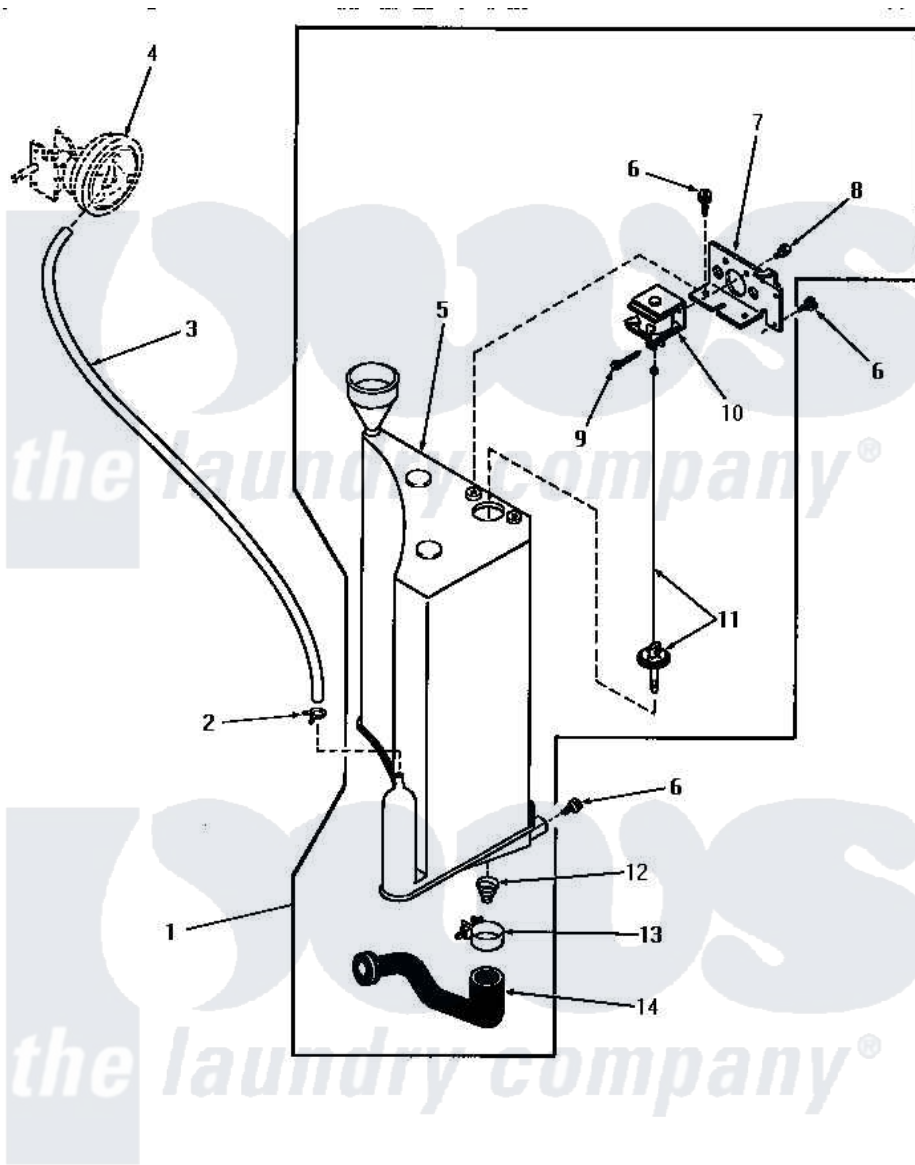

Amana DA6120 22 - RESERVOIR & DRAIN VALVE

RESERVOIR AND DRAIN VALVE (Starting Serial Nos. 5556D40 and 234J7953)

Amana [Residential Amana DA6120 Washer Parts](#) Parts Diagram 22 - RESERVOIR & DRAIN VALVE
Click on the part number to view part

Item	Original Part Number	Replaced By	Status	Part Description
1	26003			Assembly, Pressure Tank-Com
2	Y22294	596669		Clamp, Manifold
3	24444		Not Available	NO LONGER AVAILABLE
4	Y00000000		Not Available	SEE NOTE PRESSURE SWITCH
5	25993		Not Available	RESERVOIR
6	51784		Not Available	SCREW,10B-16 X 1/2 HEX
7	Y26000		Not Available	BRACKET
8	Y03950			Screw, 10-32 x 5/16 Sems
9	20248			Pin, Cotter
10	25999		Not Available	SOLENOID,DRAIN VALVE
11	26244			Assembly, Plunger-Drain Val
12	25997		Not Available	SPRING,DRAIN VALVE
13	20824		Not Available	HOSE CLAMP
14	25998			Hose, Drain-Pressure Ta