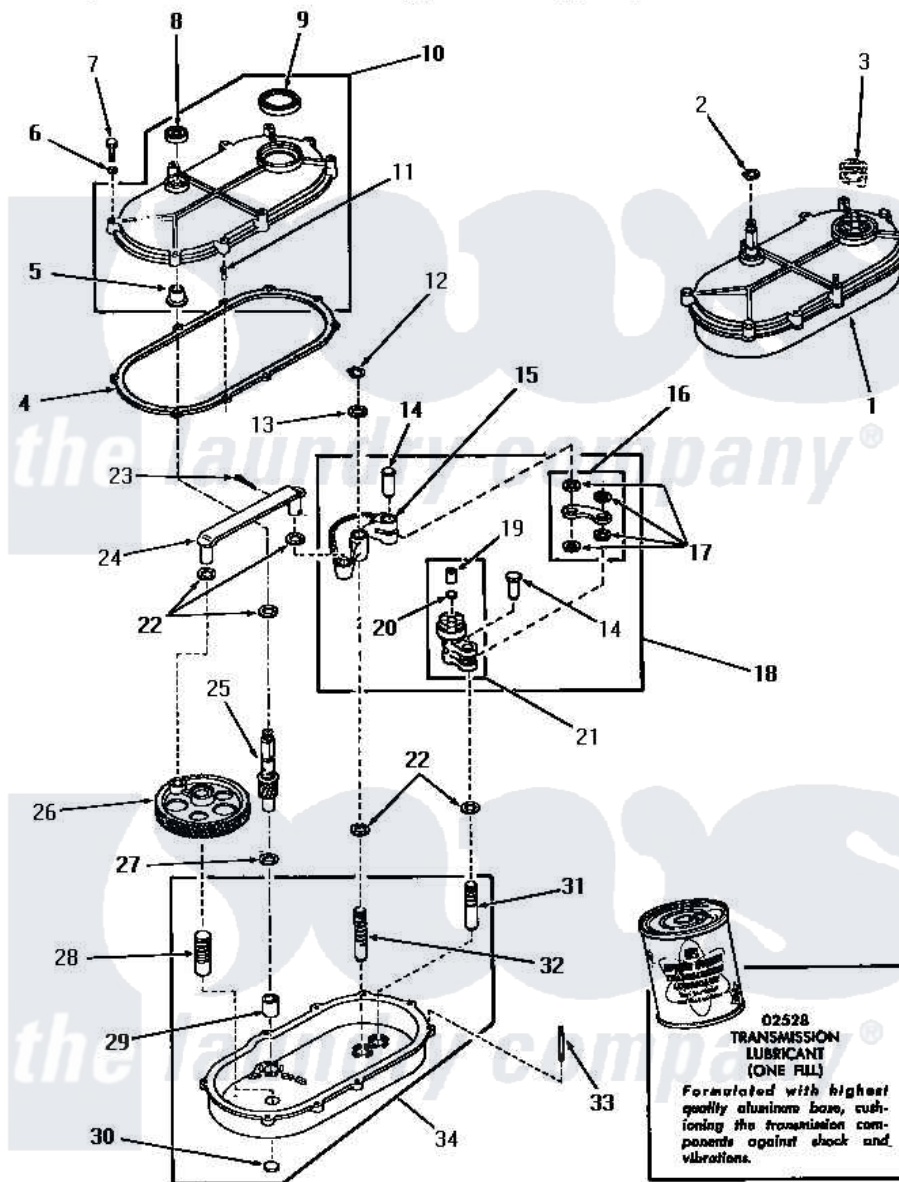

# Amana DA6120 23 - TRANSMISSION ASSY

**TRANSMISSION ASSEMBLY**

Amana [Residential Amana DA6120 Washer Parts](#) Parts Diagram 23 - TRANSMISSION ASSY  
 Click on the part number to view part

Item	Original Part Number	Replaced By	Status	Part Description
1	<a href="#">23828</a>			Assembly, Transmission
2	<a href="#">23751</a>			Ring, Retaining
3	Y00000000		Not Available	SEE NOTE SHIFT CLUTCH
4	<a href="#">20059</a>			Gasket
5	<a href="#">20082</a>			Bearing
6	<a href="#">03189</a>			LoCkwasher, 1/4 Std-C P
7	20257		Not Available	SCREW, 1/4-20 X 1-1/4 H
8	<a href="#">20200</a>			Seal
9	<a href="#">20199</a>			Seal
10	20216		Not Available	ASSY, TRANSMISSION COVE
11	20197		Not Available	DOWEL PIN
12	<a href="#">23751</a>			Ring, Retaining
13	20212	<a href="#">35092</a>		Washer, 3628id X 1.00 X .056
14	<a href="#">01690</a>			Pin, Link
15	05005	<a href="#">05005P</a>		Assembly
16	Y04999		Not Available	LINK

17	20212	<a href="#">35092</a>	Washer, 3628id X 1.00 X .056
18	<a href="#">20220</a>		Assembly, Rocker Arm
19	01711	Not Available	BEARING
20	<a href="#">Y02479</a>		Disc, Expansion
21	20219	<a href="#">30927P</a>	Assembly Clutch Arm
22	<a href="#">01791</a>		Washer, .626 X 1.125 X1
23	<a href="#">02578</a>		Pin, Cotter
24	03969	<a href="#">03969P</a>	Rod Connecting
25	<a href="#">23645</a>		Pinion
26	02175	Not Available	GEAR,CRANK
27	20198	<a href="#">41813</a>	Csa 20198 20 4w 19 Deg Cc
28	03477	Not Available	PIN
29	<a href="#">01993</a>		Bearing, 7/8odx5/8id
30	<a href="#">Y02769</a>		Disc
31	01688	Not Available	PIN
32	24817	Not Available	PIN,ROCKER ARM
33	20155	Not Available	STUD,DOUBLE END 1/4-20
34	23927	Not Available	ASSY,TRANSMISSION xREPLACE
NI	02528	<a href="#">02528P</a>	Grease Transmission Mobil 209