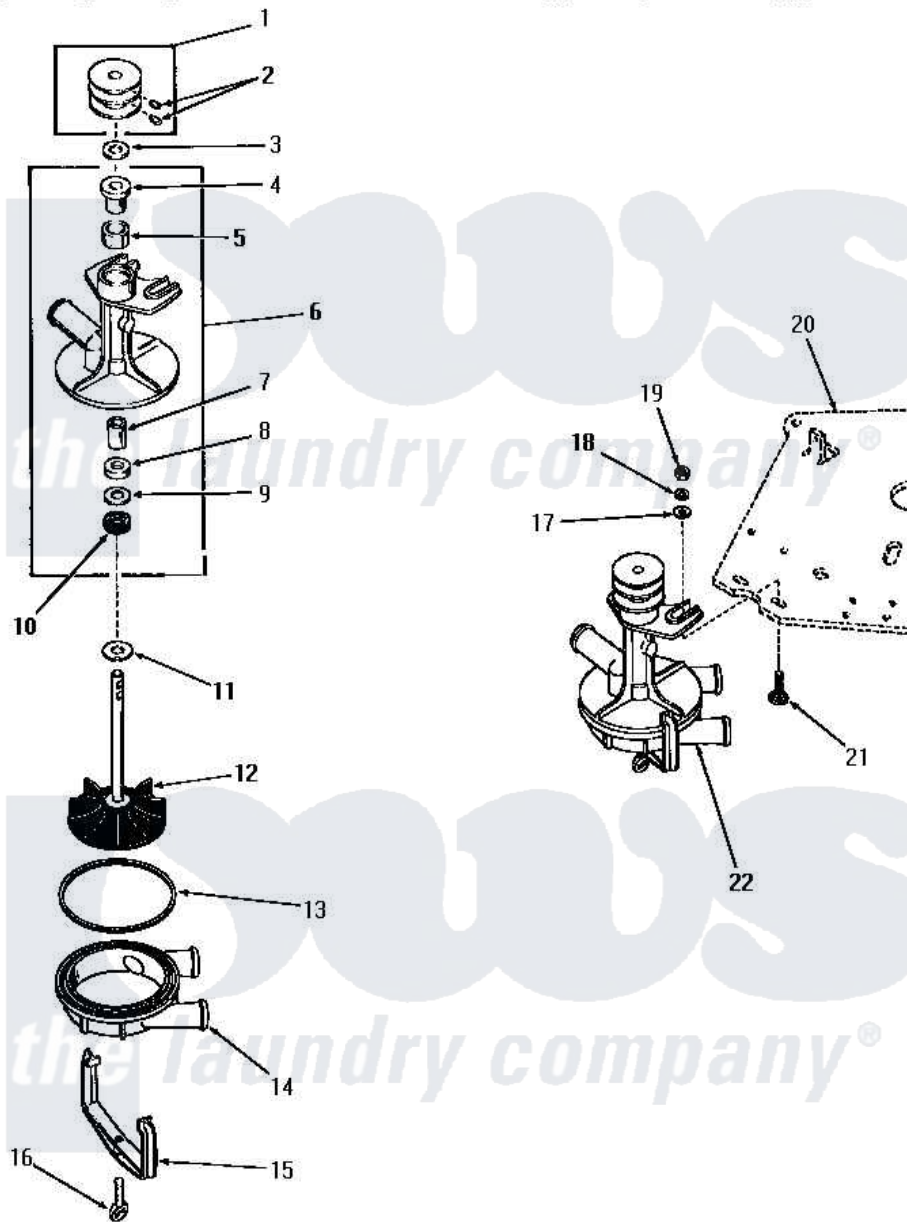

Amana DA6121 01 - 23907 AND 24304 PUMP ASSEMBLIES

Amana [Residential Amana DA6121 Washer Parts](#) Parts Diagram 01 - 23907 AND 24304 PUMP ASSEMBLIES
 Click on the part number to view part

Item	Original Part Number	Replaced By	Status	Part Description
1	23902		Not Available	ASSY,PULLEY
2	23960		Not Available	SCREW,1/4-20 X5/16 HEX
3	23897		Not Available	WASHER,.566IDX1.00ODX1
4	23882		Not Available	BEARING
5	26478			Wick
6	23901		Not Available	ASSY,PUMP BODY
7	23883		Not Available	BEARING
8	23885		Not Available	WASHER,8/16IDX1.00ODX.
9	23887		Not Available	WASHER,37/64IDX63/64OD
10	23900			Seal
11	23886		Not Available	WASHER,.578IDX1.25ODX1
12	23898			Assembly, Impeller
13	23892		Not Available	GASKET
14	23876		Not Available	PUMP COVER
"	23877		Not Available	BOTTOM,PUMP
15	23879			Clamp, Pump

16	20161		Screw, 5/16-18 X 1-1/16
17	20176		Washer, .2656 ID x 9/16 OD
18	03189		LoCkwasher, 1/4 Std-C P
19	20275	27001225	Nut, Jam Mid Lock 1/4-20
20	Y00000000	Not Available	SEE NOTE MOUNTING PLATE
21	24390		Bolt
22	23907	Not Available	ASSY,PUMP
NI	211P3		Kit, Pump Repair