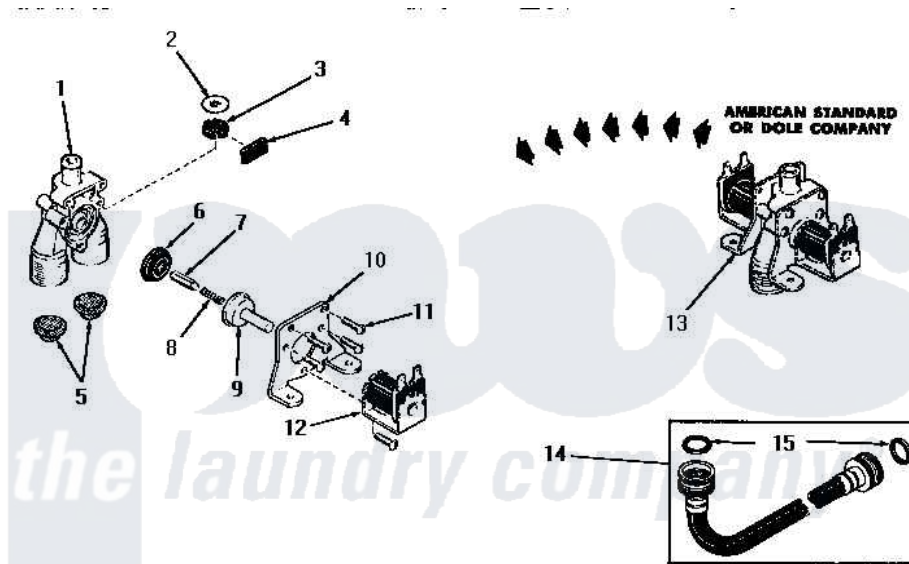

Amana DA6121 02 - 24596 & 24597 MIXING VALVE ASSEMBLIES

24596 and 24597 MIXING VALVE ASSEMBLIES

Amana [Residential Amana DA6121 Washer Parts](#) Parts Diagram 02 - 24596 & 24597 MIXING VALVE ASSEMBLIES
 Click on the part number to view part

Item	Original Part Number	Replaced By	Status	Part Description
1	20678		Not Available	BODY, VALVE
2	23224G		Not Available	DIFFUSER
3	21187C		Not Available	REGULATOR, FLOW
"	23224C			Regulator, Flow
4	21561D		Not Available	PLUG
5	20181-0		Not Available	INLET SCREEN
6	23224F		Not Available	DIAPHRAGM
7	23224D			Armature
8	23224E		Not Available	SPRING
9	23224B		Not Available	GUIDE
10	21561E		Not Available	MOUNTING BRACKET
11	21561G		Not Available	ROUND HEAD SCREW
12	21714A		Not Available	SOLENOID
13	Y00000000		Not Available	SEE NOTE MIXING VALVE ASSEMBLY
14	20241	EZ20241		20 x 24 x 1 Filter 1 Metal Side
15	20290	Y013783		Washer, Inlet Hose

16	24596Q	Not Available	VALVE BODY
17	Y00000000	Not Available	SEE NOTE INSTALL WITH CONCAVE SURFACE DOWN TOWARD VALVE BODY
18	24596L	Not Available	OUTLET FITTING GASKET
19	24596N	Not Available	OUTLET FITTING PLATE
20	24596P	Not Available	SCREW
21	24596M	Not Available	OUTLET FITTING
22	24596J	Not Available	REGULATOR, FLOW
"	24597J	Not Available	FLOW REGULATOR
23	24596H	Not Available	DIAPHRAGM
24	24596G	Not Available	ARMATURE
25	24596F	Not Available	SPRING
26	24596E	Not Available	GUIDE
27	24596D	Not Available	GUIDE SLEEVE
28	24596A	Not Available	SOLENOID
29	24596C	Not Available	MOUNTING BRACKET
30	24596B	Not Available	SOLENOID SLEEVE
31	Y00000000	Not Available	SEE NOTE MIXING VALVE ASSEMBLY