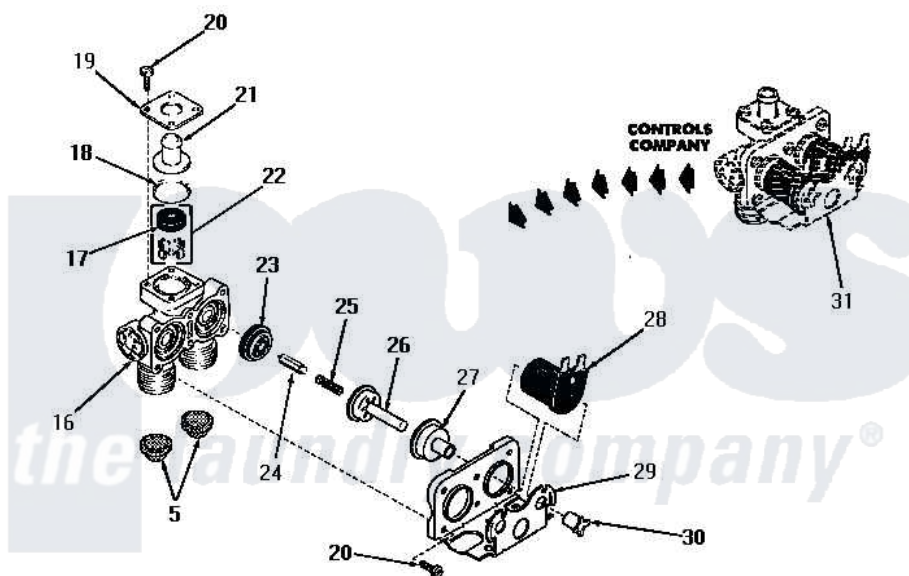

Amana DA6121 02 - 24596 & 24597 MIXING VALVE ASSEMBLIES

24596 and 24597 MIXING VALVE ASSEMBLIES

Amana [Residential Amana DA6121 Washer Parts](#) Parts Diagram 02 - 24596 & 24597 MIXING VALVE ASSEMBLIES
 Click on the part number to view part

Item	Original Part Number	Replaced By	Status	Part Description
1	20678		Not Available	BODY, VALVE
2	23224G		Not Available	DIFFUSER
3	21187C		Not Available	REGULATOR, FLOW
"	23224C			Regulator, Flow
4	21561D		Not Available	PLUG
5	20181-0		Not Available	INLET SCREEN
6	23224F		Not Available	DIAPHRAGM
7	23224D			Armature
8	23224E		Not Available	SPRING
9	23224B		Not Available	GUIDE
10	21561E		Not Available	MOUNTING BRACKET
11	21561G		Not Available	ROUND HEAD SCREW
12	21714A		Not Available	SOLENOID
13	Y00000000		Not Available	SEE NOTE MIXING VALVE ASSEMBLY
14	20241	EZ20241		20 x 24 x 1 Filter 1 Metal Side
15	20290	Y013783		Washer, Inlet Hose

16	24596Q	Not Available	VALVE BODY
17	Y00000000	Not Available	SEE NOTE INSTALL WITH CONCAVE SURFACE DOWN TOWARD VALVE BODY
18	24596L	Not Available	OUTLET FITTING GASKET
19	24596N	Not Available	OUTLET FITTING PLATE
20	24596P	Not Available	SCREW
21	24596M	Not Available	OUTLET FITTING
22	24596J	Not Available	REGULATOR, FLOW
"	24597J	Not Available	FLOW REGULATOR
23	24596H	Not Available	DIAPHRAGM
24	24596G	Not Available	ARMATURE
25	24596F	Not Available	SPRING
26	24596E	Not Available	GUIDE
27	24596D	Not Available	GUIDE SLEEVE
28	24596A	Not Available	SOLENOID
29	24596C	Not Available	MOUNTING BRACKET
30	24596B	Not Available	SOLENOID SLEEVE
31	Y00000000	Not Available	SEE NOTE MIXING VALVE ASSEMBLY