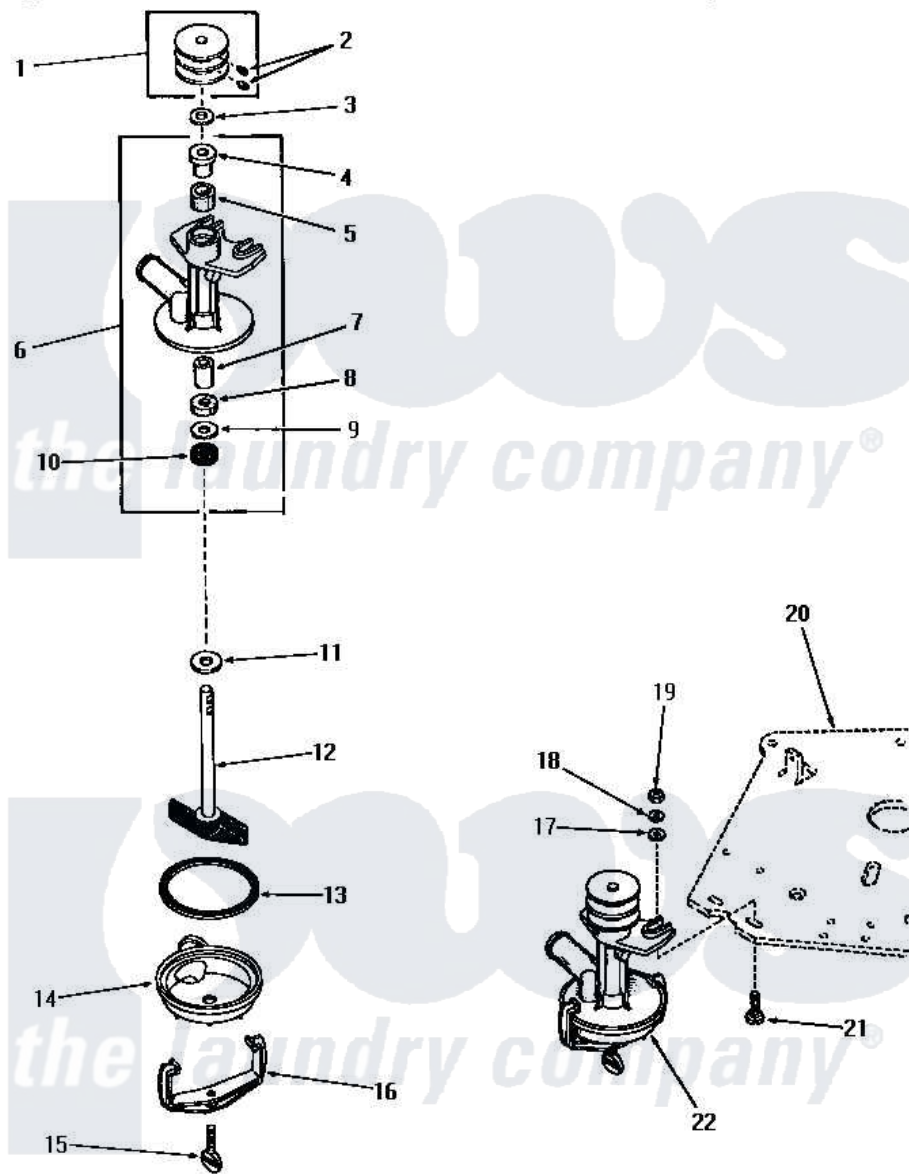

Amana DA6121 03 - 25178 PUMP ASSY

25178 PUMP ASSEMBLY

Amana [Residential Amana DA6121 Washer Parts](#) Parts Diagram 03 - 25178 PUMP ASSY
 Click on the part number to view part

Item	Original Part Number	Replaced By	Status	Part Description
1	23770		Not Available	ASSY,PULLEY
2	02771			Screw, 1/4-20 x 3/8 Hex S
3	20098			Washer, .440idx7/8odx1/
4	20072			Bearing
5	26479			Wick
6	20763		Not Available	PUMP BODY
7	20071			Bearing
8	20094			Packing Material
9	20093			Washer, 29/64 ID x 63/64 OD
10	20095			Seal
11	20099			Washer, .440idx1.125odx
12	04372		Not Available	ASSY,IMPELLER
13	20097		Not Available	GASKET
14	04316		Not Available	BOTTOM,PUMP
15	20161			Screw, 5/16-18 X 1-1/16
16	20066			Clamp, Pump

17	20176		Washer, .2656 ID x 9/16 OD
18	03189		LoCkwasher, 1/4 Std-C P
19	20275	27001225	Nut, Jam Mid Lock 1/4-20
20	Y00000000	Not Available	SEE NOTE MOUNTING PLATE
21	24390		Bolt
22	25178	Not Available	ASSY,PUMP
NI	131P3		Kit, Pump Kt85