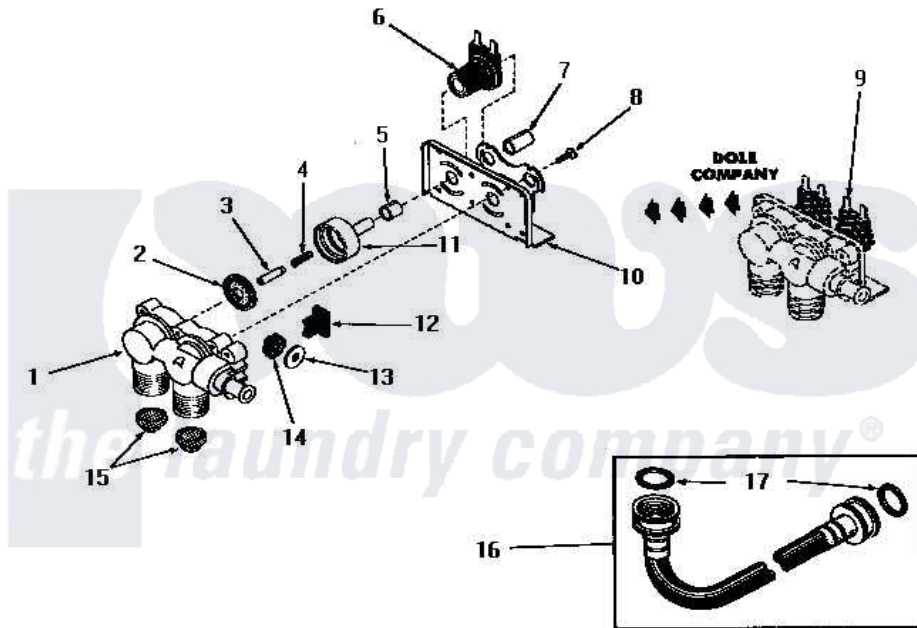

Amana DA6121 04 - 25832 & 25833 MIXING VALVE ASSEMBLIES

25832 and 25833 MIXING VALVE ASSEMBLIES

Amana [Residential Amana DA6121 Washer Parts](#) Parts Diagram 04 - 25832 & 25833 MIXING VALVE ASSEMBLIES
 Click on the part number to view part

Item	Original Part Number	Replaced By	Status	Part Description
1	24125			Body, Valve
2	24134		Not Available	DIAPHRAGM
3	24132		Not Available	ARMATURE
4	24131		Not Available	SPRING
5	24129		Not Available	SLEEVE, SHORT
6	24126	33930		Valve, Mixing
7	24128		Not Available	SLEEVE, LONG
8	25817C		Not Available	SCREW
9	Y00000000		Not Available	SEE NOTE MIXING VALVE ASSEMBLY
10	Y24127		Not Available	MOUNTING BRACKET
11	24130			Guide, Armature
12	Y24135		Not Available	PLUG, FLOW REGULATOR
13	23224G		Not Available	DIFFUSER
14	23224C			Regulator, Flow
"	21187C		Not Available	REGULATOR, FLOW
15	24122	22002960		Strainer, Washer Inlet

16	20241	EZ20241	20 x 24 x 1 Filter 1 Metal Side
17	20290	Y013783	Washer, Inlet Hose
18	24123	Not Available	VALVE BODY
"	Y24124	Not Available	VALVE BODY
19	25817K	Not Available	DIAPHRAGM
20	25817H	Not Available	ARMATURE
21	25817F	Not Available	ARMATURE GUIDE
22	25817D	Not Available	SLEEVE ADAPTER
23	24596A	Not Available	SOLENOID
24	25817M	Not Available	SOLENOID PLUG
25	25817G	Not Available	SPRING
26	25817E	Not Available	SLEEVE, GUIDE xREPLACE
27	25817B	Not Available	MOUNTING BRACKET
28	Y00000000	Not Available	SEE NOTE MIXING VALVE ASSEMBLY