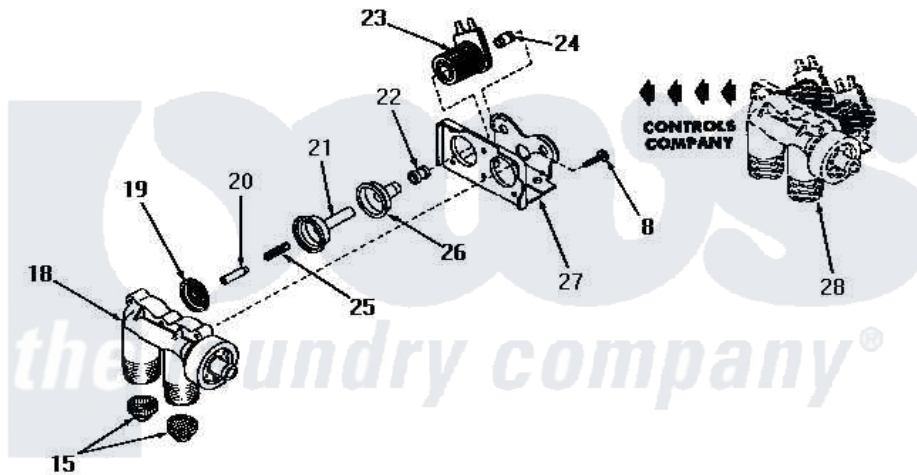

Amana DA6121 04 - 25832 & 25833 MIXING VALVE ASSEMBLIES

25832 and 25833 MIXING VALVE ASSEMBLIES

Amana [Residential Amana DA6121 Washer Parts](#) Parts Diagram 04 - 25832 & 25833 MIXING VALVE ASSEMBLIES
 Click on the part number to view part

Item	Original Part Number	Replaced By	Status	Part Description
1	24125			Body, Valve
2	24134		Not Available	DIAPHRAGM
3	24132		Not Available	ARMATURE
4	24131		Not Available	SPRING
5	24129		Not Available	SLEEVE, SHORT
6	24126	33930		Valve, Mixing
7	24128		Not Available	SLEEVE, LONG
8	25817C		Not Available	SCREW
9	Y00000000		Not Available	SEE NOTE MIXING VALVE ASSEMBLY
10	Y24127		Not Available	MOUNTING BRACKET
11	24130			Guide, Armature
12	Y24135		Not Available	PLUG, FLOW REGULATOR
13	23224G		Not Available	DIFFUSER
14	23224C			Regulator, Flow
"	21187C		Not Available	REGULATOR, FLOW
15	24122	22002960		Strainer, Washer Inlet

16	20241	EZ20241	20 x 24 x 1 Filter 1 Metal Side
17	20290	Y013783	Washer, Inlet Hose
18	24123	Not Available	VALVE BODY
"	Y24124	Not Available	VALVE BODY
19	25817K	Not Available	DIAPHRAGM
20	25817H	Not Available	ARMATURE
21	25817F	Not Available	ARMATURE GUIDE
22	25817D	Not Available	SLEEVE ADAPTER
23	24596A	Not Available	SOLENOID
24	25817M	Not Available	SOLENOID PLUG
25	25817G	Not Available	SPRING
26	25817E	Not Available	SLEEVE, GUIDE xREPLACE
27	25817B	Not Available	MOUNTING BRACKET
28	Y00000000	Not Available	SEE NOTE MIXING VALVE ASSEMBLY