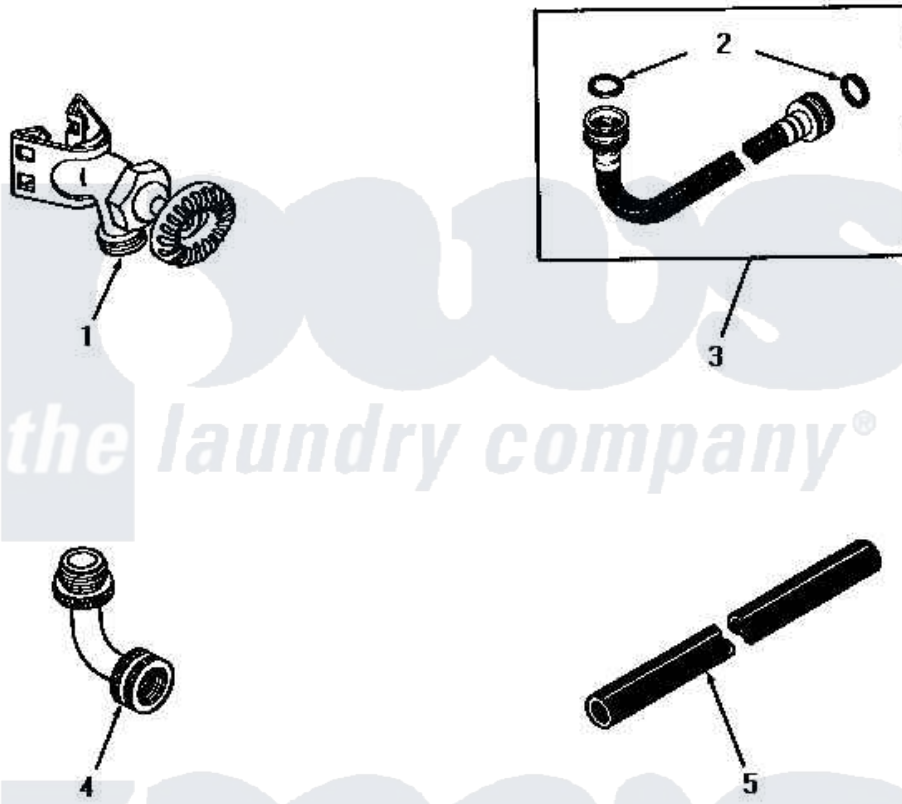

Amana DA6121 05 - ACCESSORIES

the laundry company®

the laundry company®

258P3 CAPACITOR KIT
 Use on automatic washers, with reversing motors, that are located in areas where low voltage exists. This kit will help eliminate motor burn outs.

Amana [Residential Amana DA6121 Washer Parts](#) Parts Diagram 05 - ACCESSORIES
 Click on the part number to view part

Item	Original Part Number	Replaced By	Status	Part Description
1	20655		Not Available	SADDLE FAUCETS, PAIR
2	20290	Y013783		Washer, Inlet Hose
3	20618	21001467		Hose- 10'
"	20617		Not Available	HOSE, INLET (8 FT)
4	20656		Not Available	90 DEGREE INLET ELBOW
5	20616		Not Available	EXTENSION, DRAIN HOSE (1 FT)
NI	258P3		Not Available	KIT,CAPACITOR