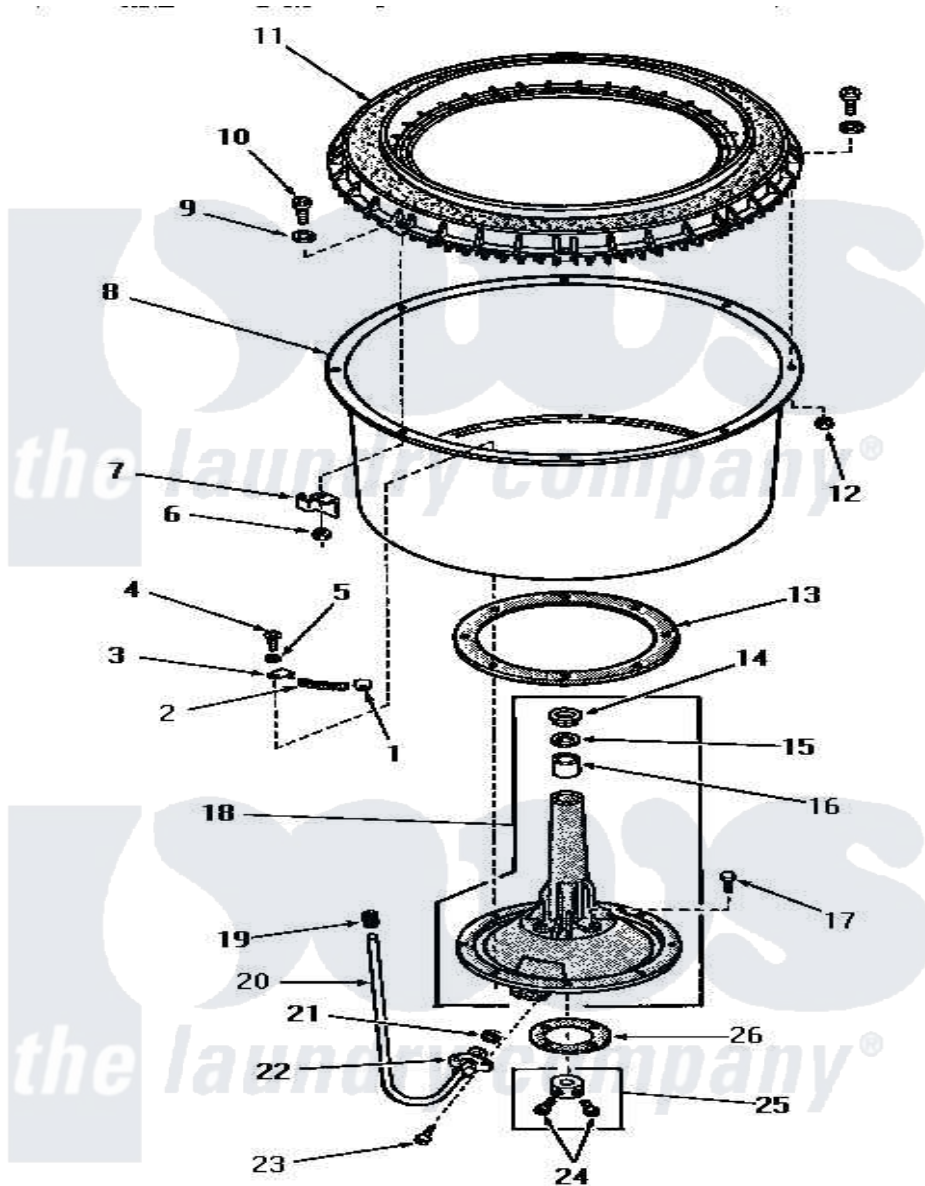

Amana DA6121 06 - AGITATOR POST & SPIN TUB

AGITATOR POST AND SPIN TUB

Amana [Residential Amana DA6121 Washer Parts](#) Parts Diagram 06 - AGITATOR POST & SPIN TUB
 Click on the part number to view part

Item	Original Part Number	Replaced By	Status	Part Description
1	22446			Clip
2	22144			Spring
3	22447			Clip
4	20260			Screw, 5/16-18 X 3/4 RD
5	20121		Not Available	GASKET
6	26678			Nut, Self-Locking
7	22025			Bracket
8	25976		Not Available	TUB,SPIN-SS
9	25100			Washer, 17/64 ID x 1/2 OD
10	25251	EZ25251		25 x 25 x 1 Filter 1 Metal Side
11	24931		Not Available	BALANCE RING
12	25250			Nut, 1/4-20 Hex Nylock
13	20122			Gasket
14	23685			Bearing
15	23684			Seal
16	23686			Bearing

17	20261		Screw, Cap
18	26016	2-6016	Wheel 71/2x6
19	22351		Sleeve
20	22359		Tube, Sediment
21	20110		Gasket
22	26046		Bracket, Sediment Tube
23	20852	Not Available	SCREW,10-24 X 1/2 HEX
24	23481	02422	Screw, 1/4-20 X 1/2 HeX
25	20377		Collar Assembly
26	20120		Gasket
NI	243P3	Not Available	KIT,AGITATOR POST