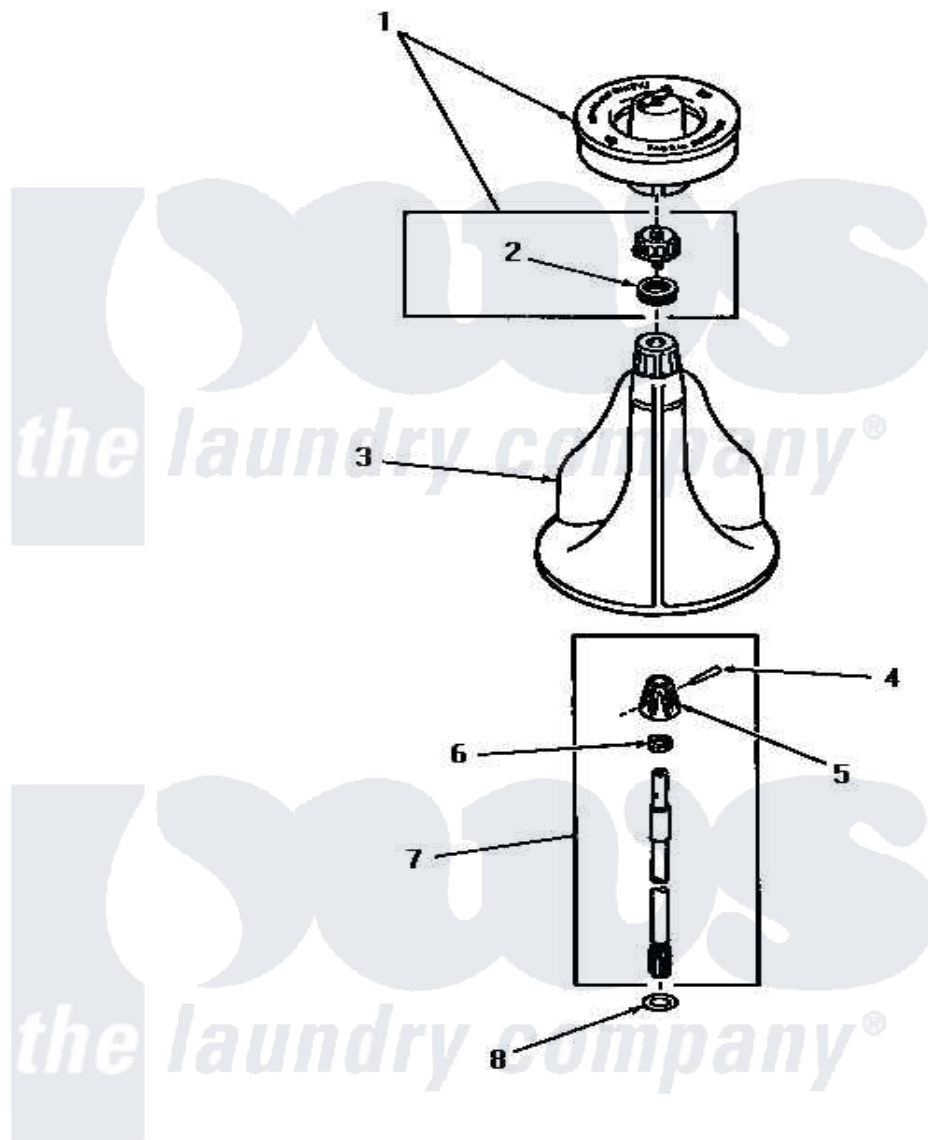

Amana DA6121 07 - AGITATOR, SHAFT & FABRIC SOFTENER DISP

AGITATOR, SHAFT AND FABRIC SOFTENER DISPENSER

Amana Residential Amana DA6121 Washer Parts Parts Diagram 07 - AGITATOR, SHAFT & FABRIC SOFTENER DISP
 Click on the part number to view part

Item	Original Part Number	Replaced By	Status	Part Description
1	26014			Assembly, Cap And Ring-Agitator
2	20136			Ring
3	26006			Assembly, Agitator
4	20243			Pin, Taper
5	20056		Not Available	BLOCK, DRIVE
6	20057	222T017P01		Washer FIB 21/32 ID X 1156 OD X 1/8
7	21751	21751P		Assyshaft
8	22135			Washer