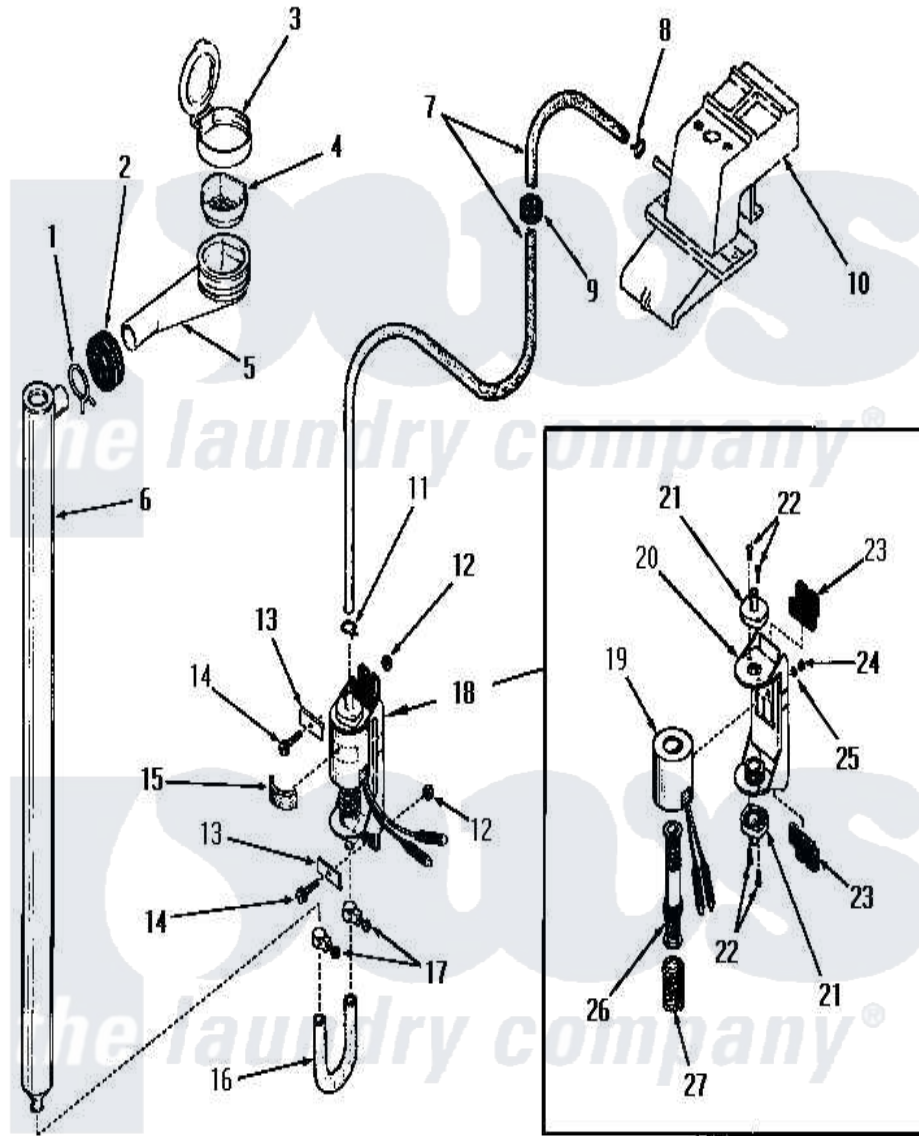

Amana DA6121 08 - BLEACH DISPENSER

BLEACH DISPENSER

Amana [Residential Amana DA6121 Washer Parts](#) Parts Diagram 08 - BLEACH DISPENSER
 Click on the part number to view part

Item	Original Part Number	Replaced By	Status	Part Description
1	Y03640		Not Available	CLAMP
2	20118		Not Available	GROMMET,1982 INV
3	22484		Not Available	BLEACH LID
4	21984			Cover, Dispenser
5	22377		Not Available	DISPENSER xREPLACE
6	22303		Not Available	TUBE,BLEACH
7	22300		Not Available	HOSE
8	23410		Not Available	HOSE CLAMP
9	22299		Not Available	GROMMET
10	Y00000000		Not Available	SEE NOTE WATER INLET
11	22295		Not Available	HOSE CLAMP
12	22001			Nut, 10-24 Nylon Hex BR
13	Y22287		Not Available	BLEACH PUMP BRACKET
14	25989		Not Available	HEX HEAD SCREW
15	25220		Not Available	BUMPER
16	22302		Not Available	HOSE

17	24904	Not Available	CLAMP
18	22337		Pump, Bleach
19	22337B	Not Available	COIL AND FRAME
20	22337A	Not Available	BASE
21	22337E	Not Available	HOSE CONNECTOR
22	51356	Not Available	SCREW,6-32 X 5/16 RD H
23	22337F	Not Available	ISOLATION MOUNT
24	22337G	Not Available	NUT
25	21735	Not Available	LOCKWASHER,No.10 INTSHKP
26	22337C	Not Available	ARMATURE AND VALVE
27	22337D	Not Available	SPRING