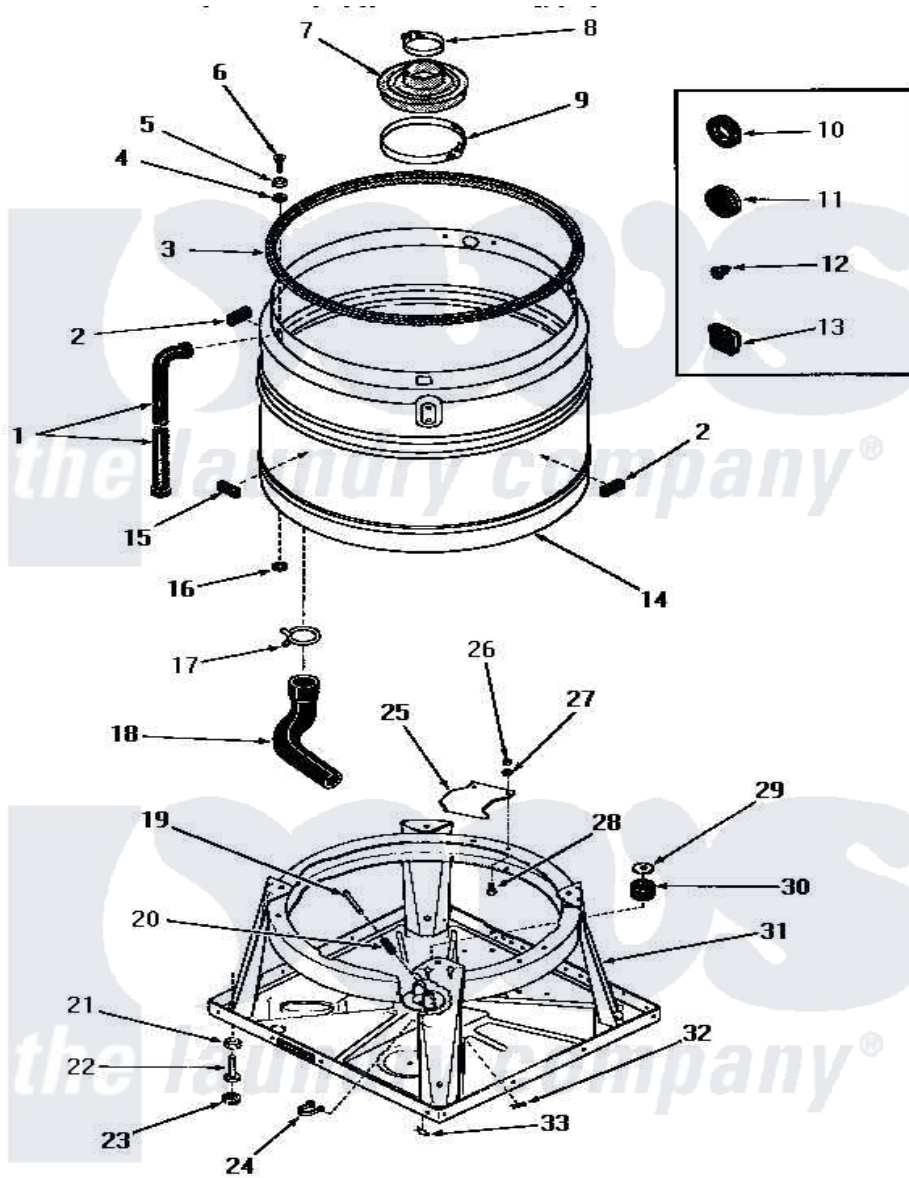

Amana DA6121 09 - BOOT, CHASSIS & DRAIN TUB

BOOT, CHASSIS AND DRAIN TUB

Amana [Residential Amana DA6121 Washer Parts](#) Parts Diagram 09 - BOOT, CHASSIS & DRAIN TUB
 Click on the part number to view part

Item	Original Part Number	Replaced By	Status	Part Description
1	22818		Not Available	HOSE
2	23258			Pad, Bumper
3	21233		Not Available	GASKET
4	20112			Grommet
5	20111			Washer
6	20259		Not Available	SCREW
7	20129		Not Available	BOOT
8	20107			Upper Clamp
9	20108	F200201		Clamp Hose #56
10	20118		Not Available	GROMMET,1982 INV
11	20305	20-305		Sizzle Do Not Ship Ups
12	21393	21-393		Piezo Sounder
13	21651			Grommet
14	25983			Drain Tub, Shur-Fil
15	23257		Not Available	PAD,BUMPER
16	20115			Grommet

17	10180		Not Available	CLAMP
18	25112			Hose
19	Y22693		Not Available	HOLD-DOWN PIN
20	Y22690		Not Available	FERRULE
21	Y21899	40038101		Nut, Leg
22	20409	22003428		Leg, Adjustable
23	21749	40016001		Foot, Rubber
24	22837		Not Available	STRAP,WIRE
25	21905			Plate, Snubber
26	20275	27001225		Nut, Jam Mid Lock 1/4-20
27	03189			LoCkwasher, 1/4 Std-C P
28	02422			Screw, 1/4-20 X 1/2 HeX
29	20162		Not Available	SPACER
30	20195		Not Available	GROMMET
31	26028			Assembly, Chassis xReplace
32	Y22689		Not Available	PIN CLIP
33	26012	2-6012		Blower Wheel