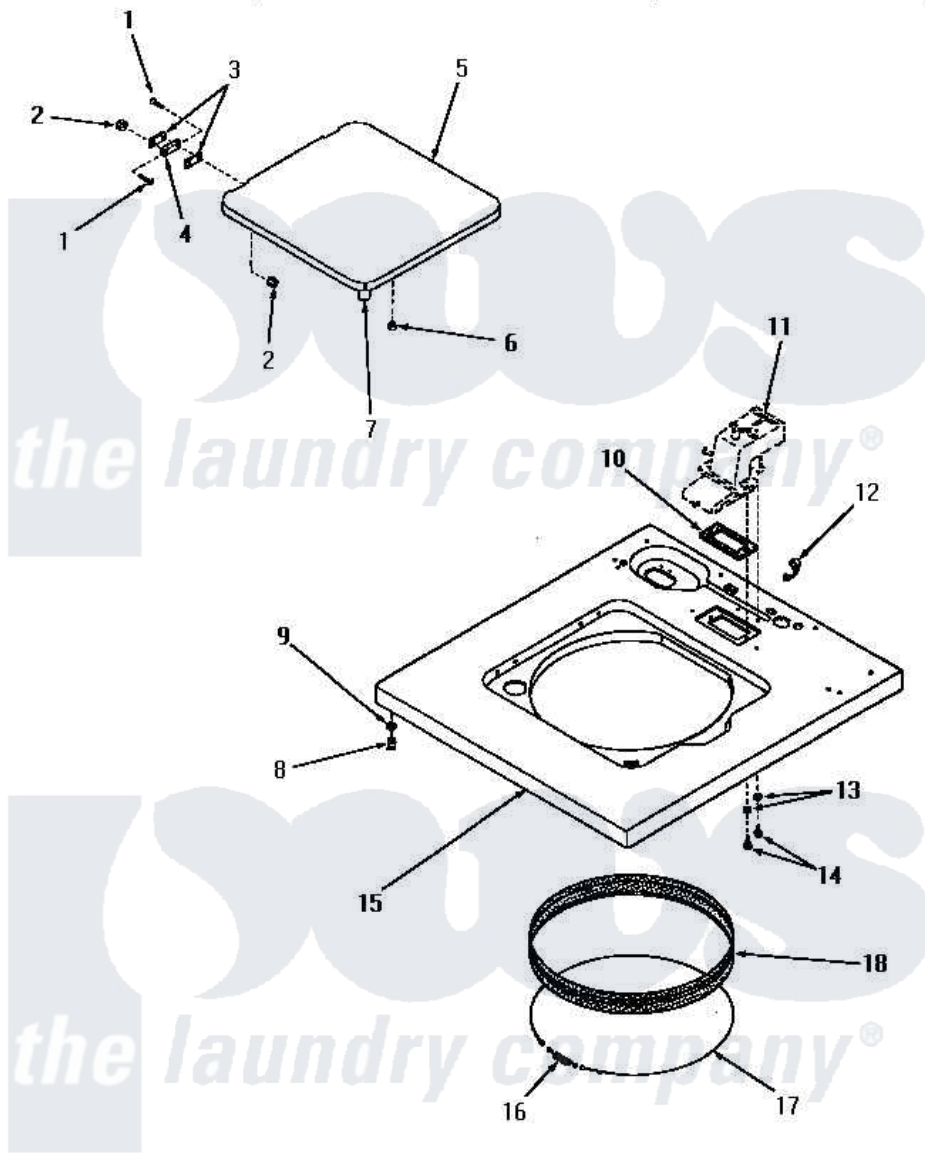

Amana DA6121 10 - CABINET TOP & LOADING DOOR

CABINET TOP AND LOADING DOOR

Amana [Residential Amana DA6121 Washer Parts](#) Parts Diagram 10 - CABINET TOP & LOADING DOOR
 Click on the part number to view part

Item	Original Part Number	Replaced By	Status	Part Description
1	22649			Screw, 8-32 X 13/32 FI
2	21752			Nut, 8-32 Hex BriLock
3	21584			Gasket
4	21583			Hinge
5	22271W		Not Available	LOADING DOOR, WHITE
"	22271A		Not Available	LOADING DOOR, AVOCADO
"	22271H		Not Available	LOADING DOOR, HARVEST GOLD
"	22271C		Not Available	LOADING DOOR, COPPERTONE
6	21176			Bumper
7	25217	R0603504		Actuator, Door Switch
8	23007		Not Available	CAGED NUT
9	24861		Not Available	LOCKWASHER, .448X.789SH
10	23255		Not Available	GASKET
11	Y00000000		Not Available	SEE NOTE WATER INLET
12	21603	211881		Grommet, Cord Part Not Used-

12	21903	211001	Gas Models Only
13	20493		Washer, 11/64 ID x 3/8 OD
14	52150	489464	Screw
15	24349A	Not Available	CABINET TOP, AVOCADO
"	25829W	Not Available	CABINET TOP, WHITE
"	24349C	Not Available	CABINET TOP, COPPERTONE
"	25829C	Not Available	CABINET TOP, COPPERTONE
"	25829H	Not Available	CABINET TOP, HARVEST GOLD
"	25829A	Not Available	CABINET TOP, AVOCADO
"	24349W	Not Available	CABINET TOP, W
"	24349H	Not Available	CABINET TOP, HARVEST GOLD
16	20791	Not Available	SPRING
17	22352	Not Available	RETAINER,WIRE
18	25277		Guard, Rim