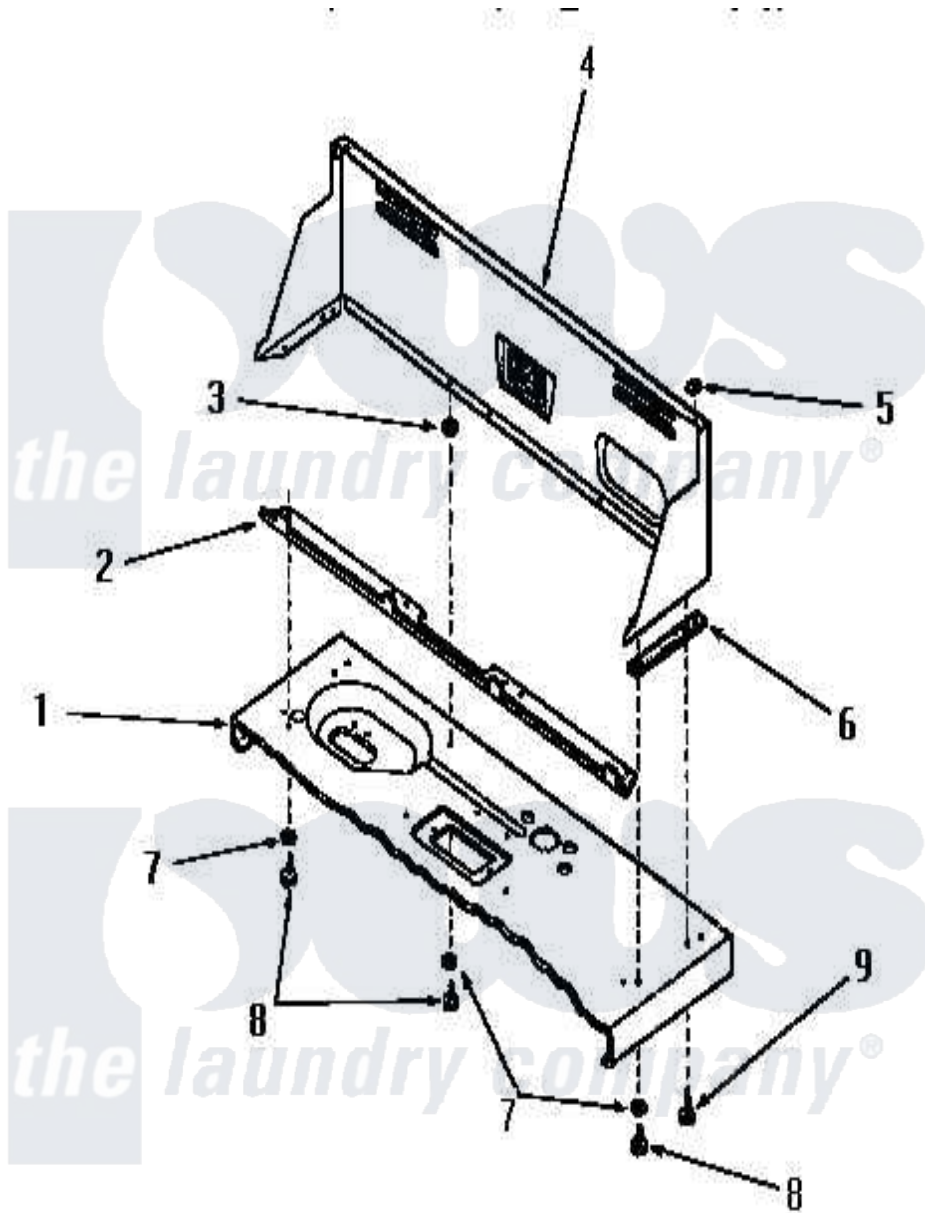

# Amana DA6121 11 - CONTROL HOOD

Amana [Residential Amana DA6121 Washer Parts](#) Parts Diagram 11 - CONTROL HOOD  
 Click on the part number to view part

| Item | Original Part Number  | Replaced By            | Status        | Part Description           |
|------|-----------------------|------------------------|---------------|----------------------------|
| 1    | Y00000000             |                        | Not Available | SEE NOTE CABINET TOP       |
| 2    | 23360                 |                        | Not Available | ANGLE                      |
| 3    | 23425                 |                        | Not Available | WASHER,7/32IDX7/16ODX.     |
| 4    | 24330W                |                        | Not Available | CONTROL HOOD, WHITE        |
| "    | 24330C                |                        | Not Available | CONTROL HOOD, COPPERTONE   |
| "    | 24330H                |                        | Not Available | CONTROL HOOD, HARVEST GOLD |
| "    | 24330A                |                        | Not Available | CONTROL HOOD, AVOCADO      |
| 5    | <a href="#">24522</a> |                        |               | Nut, Speed-8ab-18 C1995    |
| 6    | 23028                 |                        | Not Available | GASKET,CONTROL BOX END     |
| 7    | <a href="#">20493</a> |                        |               | Washer, 11/64 ID x 3/8 OD  |
| 8    | 52150                 | <a href="#">489464</a> |               | Screw                      |
| 9    | 25724                 |                        | Not Available | HEX HEAD SCREW             |