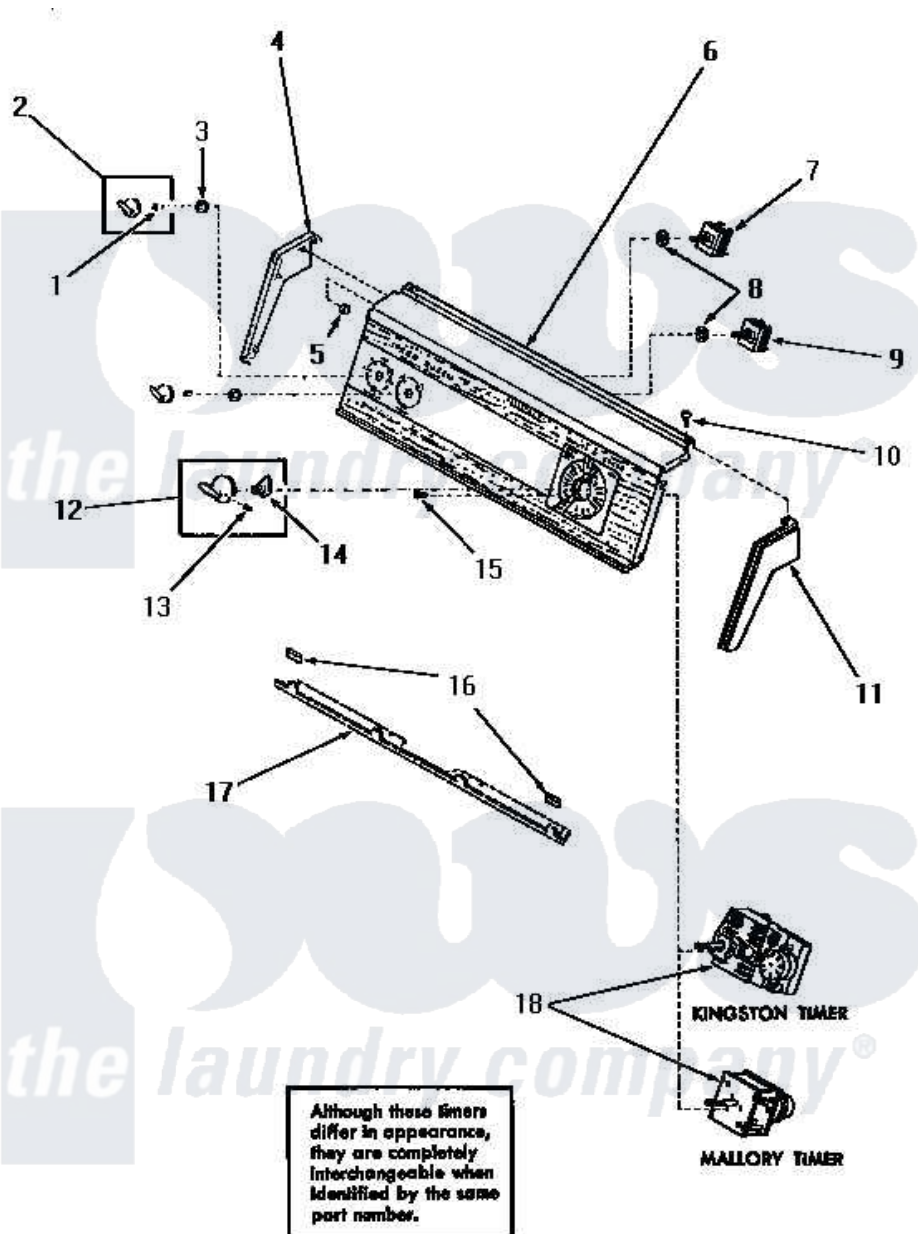

Amana DA6121 12 - CONTROL PANEL, CONTROL HOOD & CONTROLS

Amana Residential Amana DA6121 Washer Parts Parts Diagram 12 - CONTROL PANEL, CONTROL HOOD & CONTROLS

[Click on the part number to view part](#)

Item	Original Part Number	Replaced By	Status	Part Description
1	23392		Not Available	CLIP FOR 26816 KNOB
2	23402		Not Available	KNOB, CONTROL
3	24205			Nut, Knurled 3/8-24
4	25124		Not Available	CONTROL HOOD END, LEFT
5	25126	5303284616		Clip
6	26165		Not Available	CONTROL PANEL
7	24392		Not Available	SWITCH TEMP
8	91176			Lockwasher, 3/8 Intshkp
9	21302			Switch, Motor-2SP
10	25232		Not Available	SCREW, 8AB-18X7/8 OVAL
11	25123		Not Available	CONTROL HOOD END, RIGHT
12	24858		Not Available	ASSY, KNOB-TIMER
13	25285		Not Available	SETSCREW
14	24857		Not Available	INDICATOR
15	70212			Screw, 8-32 X 5/32 RD H

16	24859	Not Available	SLEEVE, SUPPORT ANGLE
17	Y00000000	Not Available	SEE NOTE PANEL SUPPORT BRACKET
18	24828	Not Available	TIMER