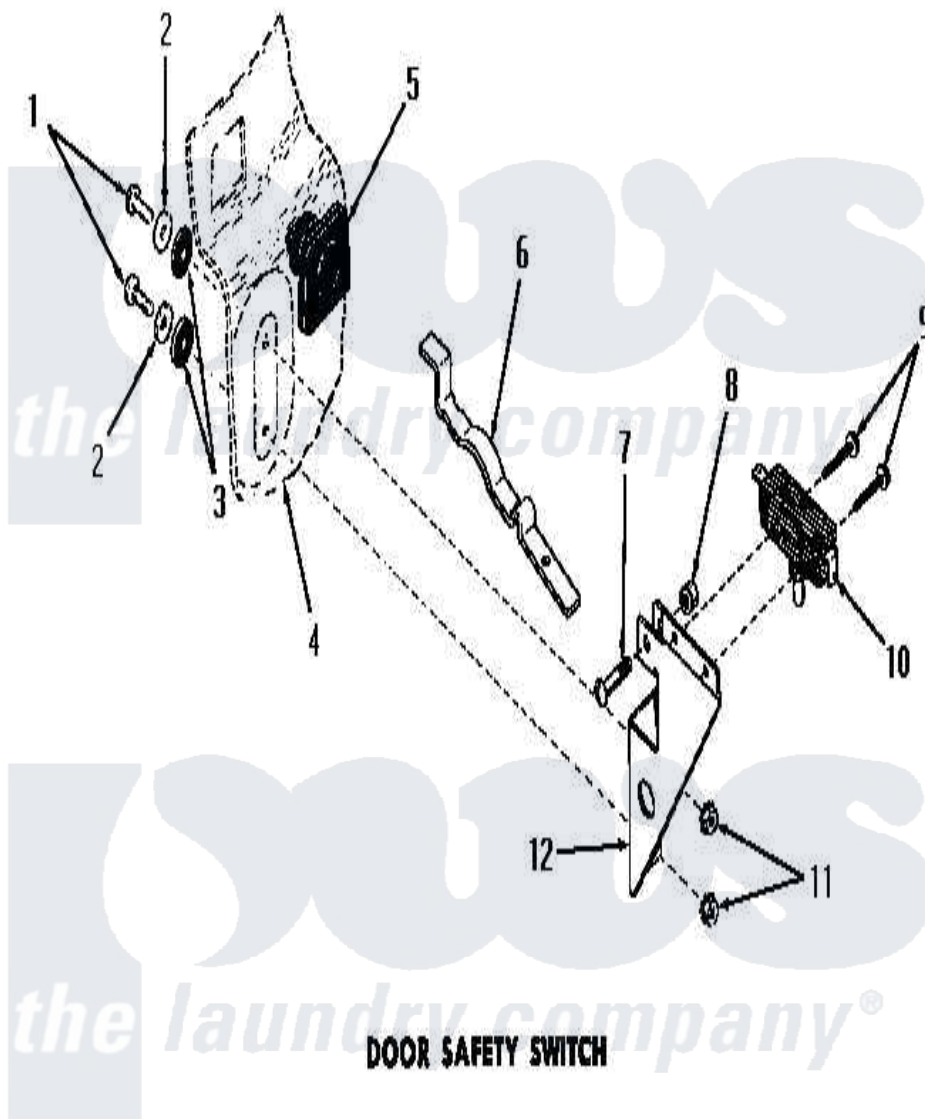

Amana DA6121 14 - DOOR SAFETY SWITCH

DOOR SAFETY SWITCH

Amana [Residential Amana DA6121 Washer Parts](#) Parts Diagram 14 - DOOR SAFETY SWITCH
 Click on the part number to view part

Item	Original Part Number	Replaced By	Status	Part Description
1	21081			Screw, 10-24 X 1/2 RD H
2	20492	M0270504		Washer
3	02928		Not Available	WASHER
4	Y00000000		Not Available	SEE NOTE DRAIN TUB
5	23591			Diaphragm
6	23592		Not Available	ARM
7	Y02370		Not Available	SCREW, 10-24X15/16 HEX
8	22001			Nut, 10-24 Nylon Hex BR
9	51783			Screw, 6b-20 X 7/8 HeX
10	23540		Not Available	SWITCH
11	23951	M0282009		Nut
12	22783		Not Available	BRACKET