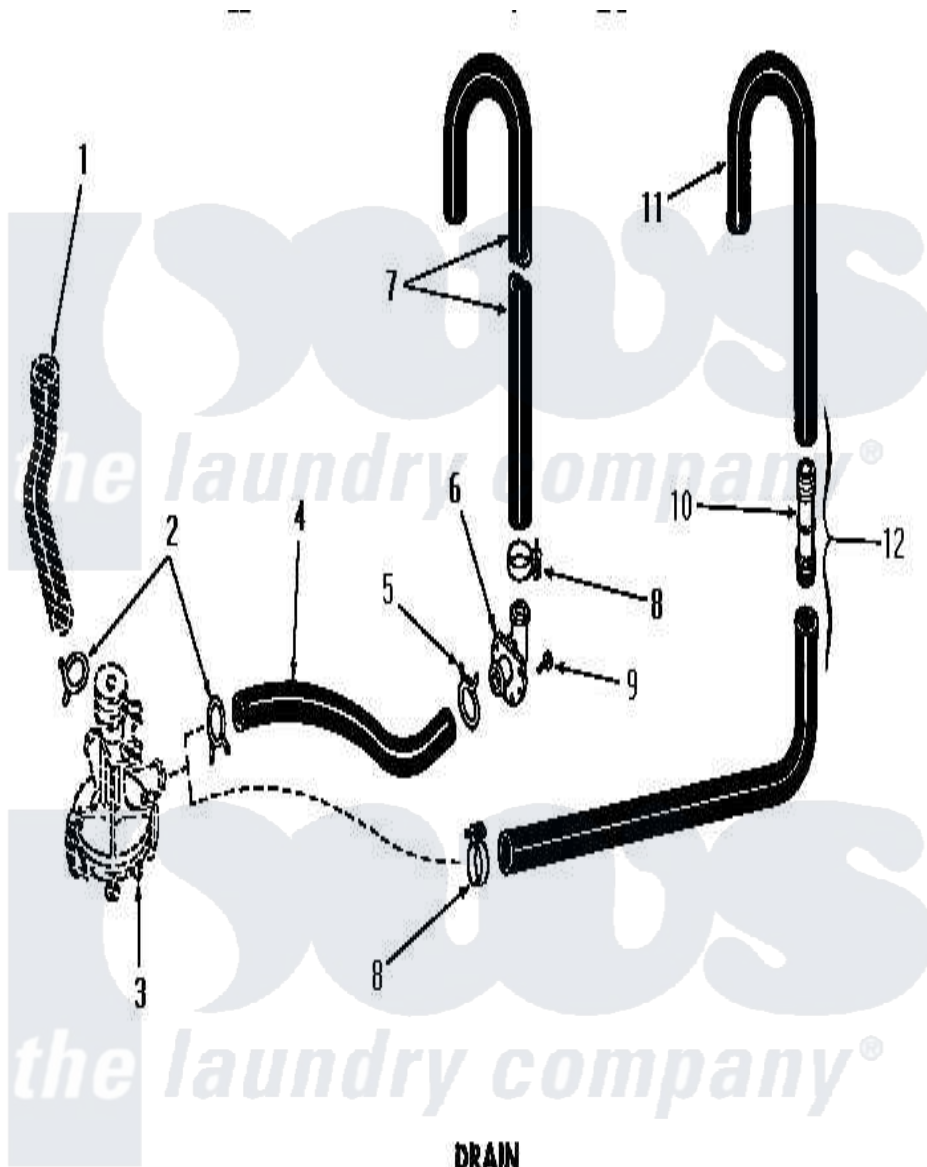

Amana DA6121 15 - DRAIN

DRAIN (Non Suds-Water Saver Models)

Amana [Residential Amana DA6121 Washer Parts](#) Parts Diagram 15 - DRAIN
 Click on the part number to view part

Item	Original Part Number	Replaced By	Status	Part Description
1	Y00000000		Not Available	SEE NOTE DRAIN TUB OUTLET HOSE
2	20210		Not Available	NO LONGER AVAILABLE
3	Y00000000		Not Available	SEE NOTE PUMP ASSEMBLY
4	21254			Hose
5	Y03698		Not Available	CLAMP xREPLACE
6	23553		Not Available	ELBOW,DRAIN HOSE-PLAST
7	20240			Hose, M/F 29219
8	20211	285655		Clamp, Hose
9	51784		Not Available	SCREW,10B-16 X 1/2 HEX
10	25863	16272		Connector, Straight
11	25182		Not Available	DRAIN HOSE
12	Y00000000		Not Available	SEE NOTE DRAIN HOSE AND HOSE COUPLING -- (SEE NOTE)