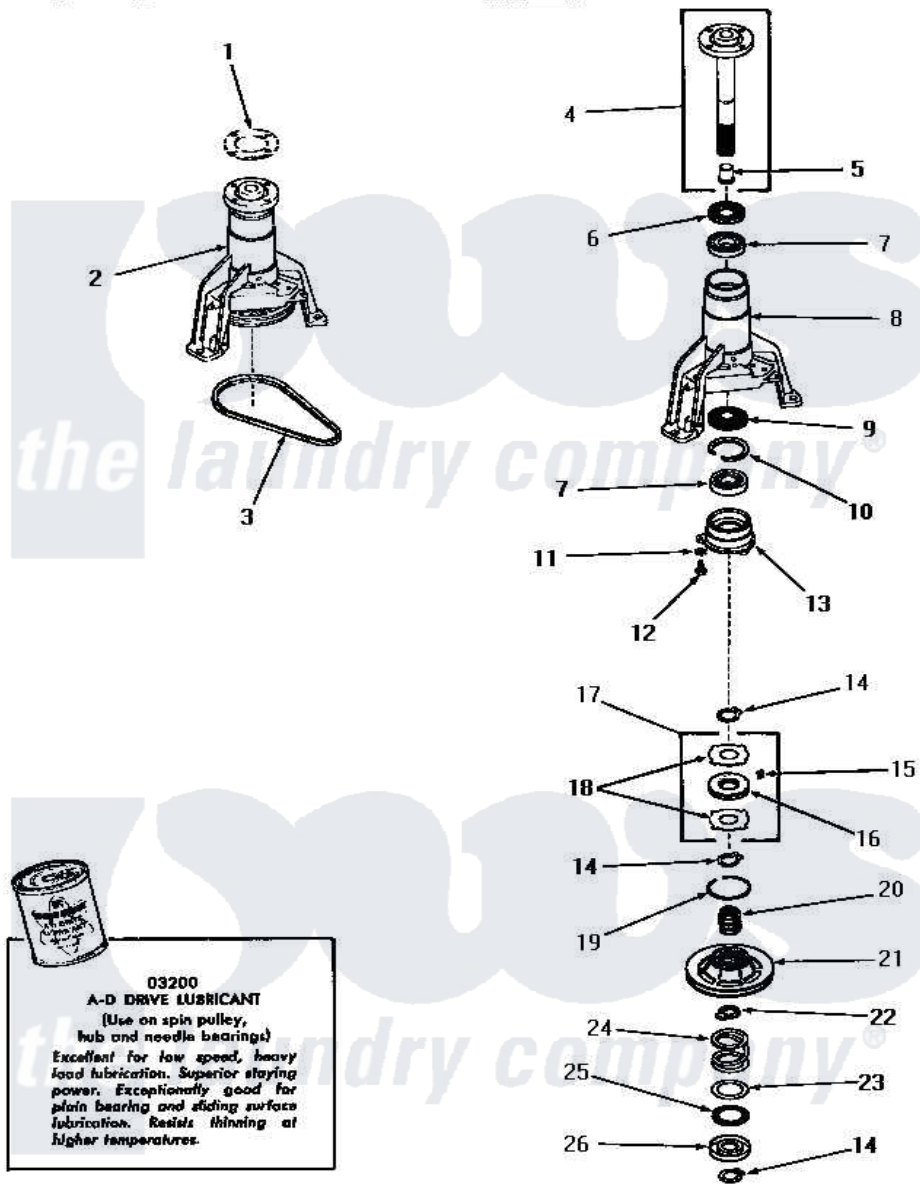

# Amana DA6121 16 - MAIN BEARING ASSY

## MAIN BEARING ASSEMBLY

Amana [Residential Amana DA6121 Washer Parts](#) Parts Diagram 16 - MAIN BEARING ASSY  
Click on the part number to view part

Item	Original Part Number	Replaced By	Status	Part Description
1	Y00000000		Not Available	SEE NOTE GASKET
2	<a href="#">26018</a>			AsseMbly, Bearing Housing-M
3	23759		Not Available	BELT
4	<a href="#">23731</a>			Assembly, Spin Shaft
5	<a href="#">25854</a>			Bearing
6	Y21659		Not Available	SEAL
7	<a href="#">20012</a>			Bearing
8	25979		Not Available	HOUSING,MAIN BEARING
9	<a href="#">26247</a>			Slinger, Water
10	20084		Not Available	RING,RETAINING
11	<a href="#">02431</a>			Lockwasher, 1/4 Ext Shk
12	<a href="#">02422</a>			Screw, 1/4-20 X 1/2 HeX
13	<a href="#">23639</a>			Retainer
14	<a href="#">23724</a>			Ring, Retaining
15	<a href="#">24500</a>			Clip, Spring
16	<a href="#">23708</a>			Assembly, Brake Disk

17	<a href="#">24599</a>		Assembly, Brake Disk
18	23637	Not Available	DISC,BRAKE
19	Y23720	Not Available	RING,SNAP
20	23634	Not Available	HUB
21	<a href="#">24690</a>		Assembly, Spin Pulley
22	23635	Not Available	STOP
23	<a href="#">23722</a>		Race, Bearing
24	<a href="#">23723</a>		Spring
25	23721	Not Available	BEARING,NEEDLE
26	<a href="#">23640</a>		Retainer
NI	<a href="#">03200</a>		A-D Drive Lubricant