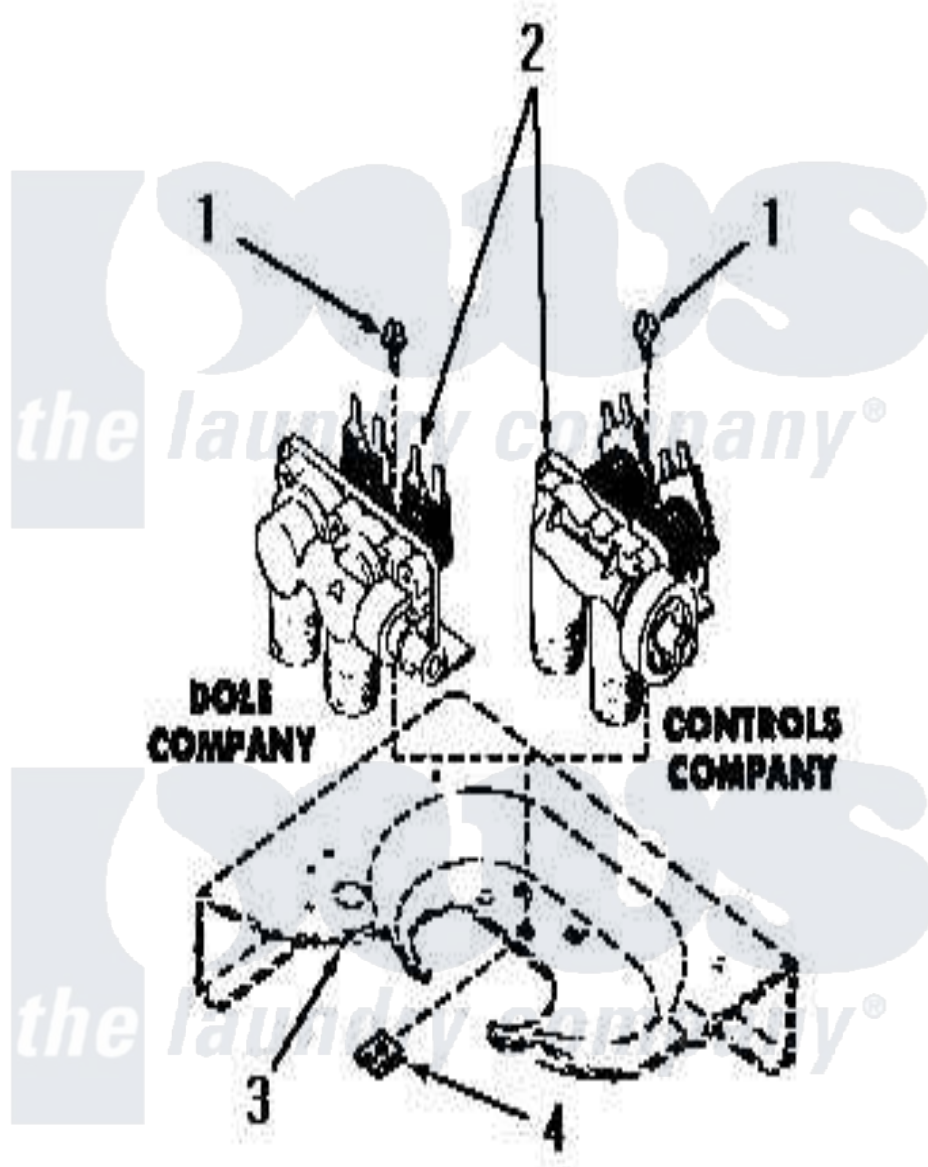

Amana DA6121 17 - MIXING VALVES

Amana [Residential Amana DA6121 Washer Parts](#) Parts Diagram 17 - MIXING VALVES
 Click on the part number to view part

Item	Original Part Number	Replaced By	Status	Part Description
1	23962	W10116760		Screw
2	25832	205613		Water Valve
3	Y00000000		Not Available	SEE NOTE CABINET TOP
4	23277		Not Available	NUT,SPEED