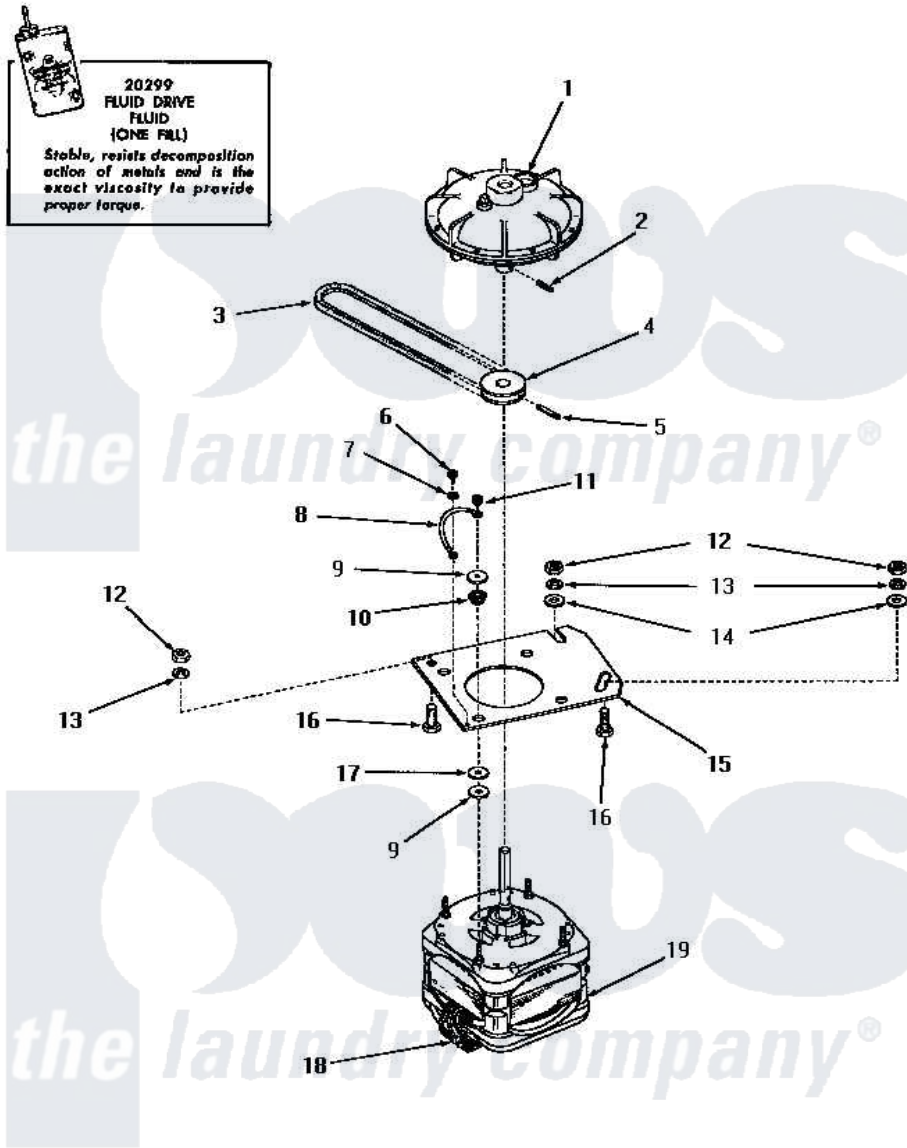

Amana DA6121 18 - MOTOR & FLUID DRIVE

MOTOR AND FLUID DRIVE

Amana [Residential Amana DA6121 Washer Parts](#) Parts Diagram 18 - MOTOR & FLUID DRIVE

[Click on the part number to view part](#)

Item	Original Part Number	Replaced By	Status	Part Description
1	24706			Assembly, Fluid Drive
2	24703		Not Available	PIN,ROLL
3	23759		Not Available	BELT
4	26116			Pulley, Drive
5	23750			Pin, Roll
6	20530			Screw, 10-24 x 3/8 Hex
7	21735		Not Available	LOCKWASHER,No.10 INTSHKP
8	25484		Not Available	GROUND WIRE
9	20103	M0270519		Washer
10	20102		Not Available	WASHER
11	23604			Nut, Hex 10-32 Lock
12	20274	62739		Nut, Lock
13	20277			Lockwasher, 3/8 Std X 3
14	20279			Washer, 13/32 ID x 13/16 OD
15	23769		Not Available	PLATE,MOUNTING
16	20255		Not Available	SCREW,3/8-16 X 1 HEX H

17	20104		Washer
18	24139	Not Available	SWITCH,MOTOR
19	26069		X Assembly, Motor And Pulley
NI	20299	Not Available	FLUID DRIVE FLUID-BULK