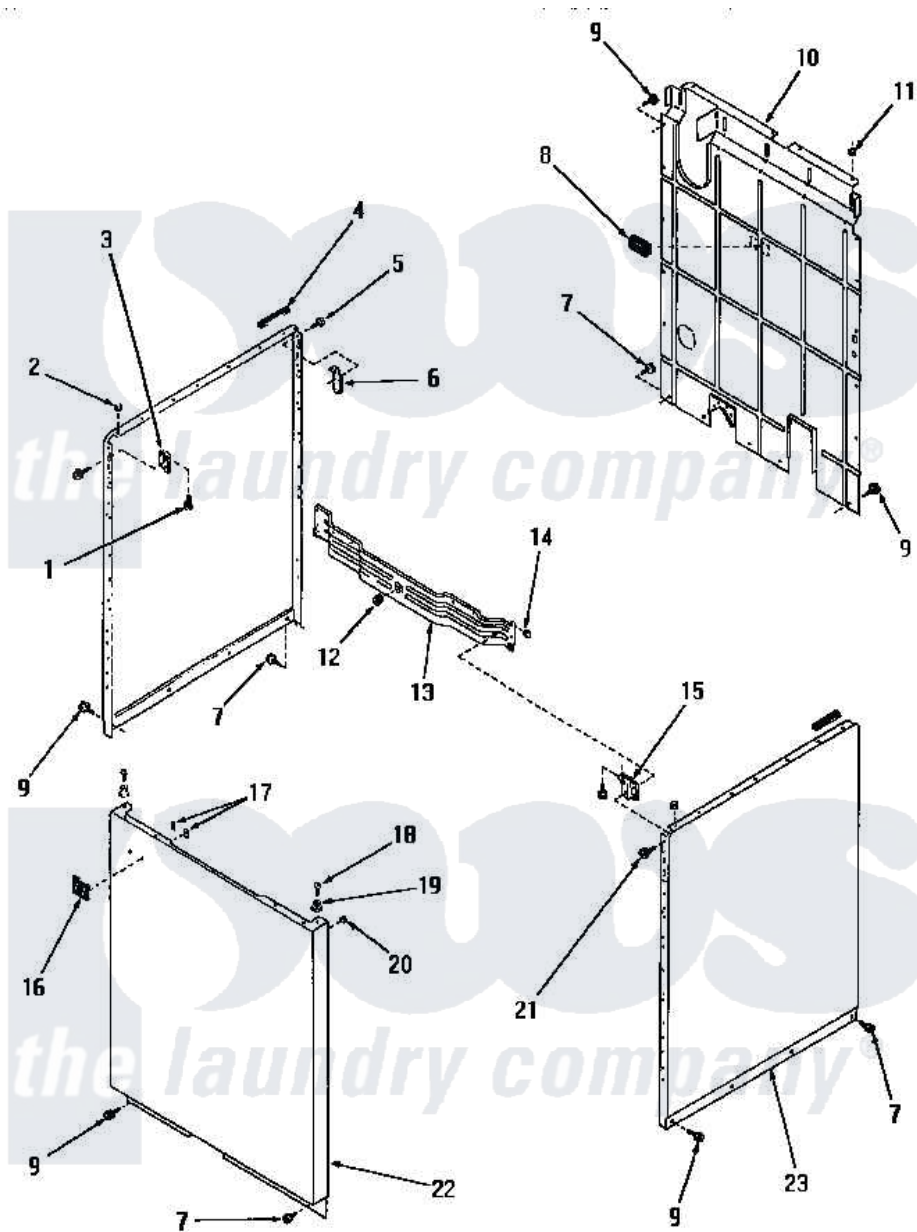

Amana DA6121 19 - PANELS

Amana [Residential Amana DA6121 Washer Parts](#) Parts Diagram 19 - PANELS
 Click on the part number to view part

Item	Original Part Number	Replaced By	Status	Part Description
1	23008			Screw, 10-24 X 3/4 Sems
2	21176			Bumper
3	26691		Not Available	BRACKET,HOLD DOWN-L.H.
"	22847		Not Available	BRACKET
4	80312			Bumper Pad
5	51784		Not Available	SCREW,10B-16 X 1/2 HEX
6	52487			Lug, Hold-Down
7	26415	27001200		Screw
8	23257		Not Available	PAD,BUMPER
9	26592		Not Available	HEX HEAD SCREW
10	24342GR		Not Available	REAR PANEL, GRAY
11	20387			Bumper
12	25959			Grommet
13	21262		Not Available	CROSS BRACE, FRONT
14	25987		Not Available	NUT,SPEED
"	21747			Nut, Speed

15	22846	Not Available	BRACKET
"	26690	Not Available	BRACKET,HOLD DOWN-R.H.
16	22086	Not Available	MONOGRAM
17	22161	Not Available	CLIP
18	Q6535	Not Available	SCREW,10B-16 X 3/4 ROU
19	23020	Not Available	MOUNT,PANEL
20	20387		Bumper
21	03184	02434	Pin Groove
"	51784	Not Available	SCREW,10B-16 X 1/2 HEX
22	24687C	Not Available	FRONT PANEL, COPPERTONE
"	24687W	Not Available	FRONT PANEL, WHITE
"	24687H	Not Available	FRONT PANEL, HARVEST GOLD
"	24687A	Not Available	FRONT PANEL, AVOCADO
23	24336H	Not Available	SIDE PANEL, RIGHT OR LEFT, HAR
"	24336C	Not Available	SIDE PANEL, RIGHT OR LEFT, COP
"	24336W	Not Available	xREPLACE
"	24336A	Not Available	SIDE PANEL, RIGHT OR LEFT, AVO