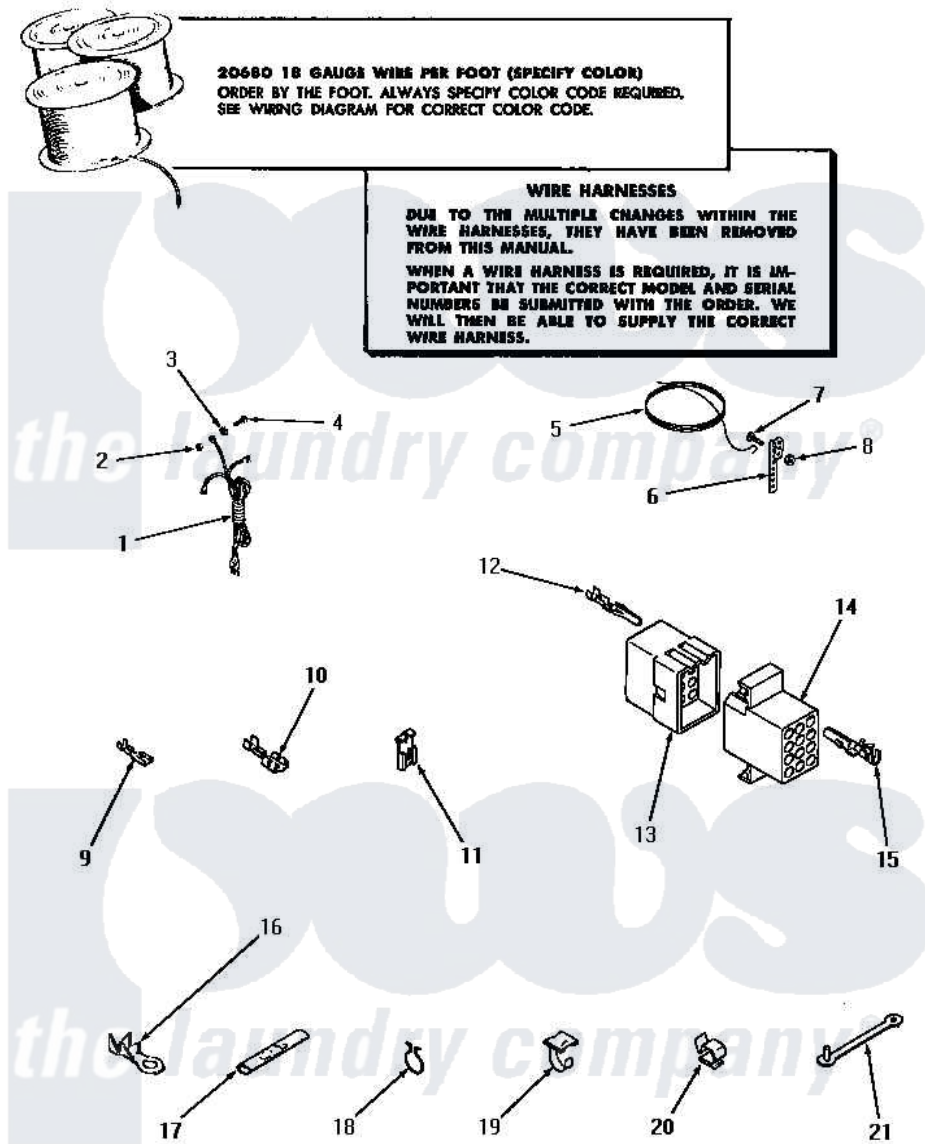

Amana DA6121 20 - POWER CORD, WIRE & TERMINALS

POWER CORD, WIRE AND TERMINALS

Amana [Residential Amana DA6121 Washer Parts](#) Parts Diagram 20 - POWER CORD, WIRE & TERMINALS
 Click on the part number to view part

Item	Original Part Number	Replaced By	Status	Part Description
1	22660		Not Available	POWER CORD AND PLUG
2	03673		Not Available	NUT
3	03815			Lockwasher, No.10 Ext Shk
4	20267			Screw, 10-24 X 3/8 Round
5	Y21429		Not Available	GROUND WIRE
6	21430		Not Available	STRAP,GROUND
7	21431		Not Available	ROUND HEAD SCREW
8	Y20276		Not Available	NUT
9	00112			Terminal, Spade-3/16 Fe
10	Y00119		Not Available	SPADE TERMINAL(18 GAUGE) (1/4 INCH-(1) 18 GAUGE WIRE)
11	Y00120			Terminal, Flag-1/4 Fema
12	Y00116			Terminal, Pin-Male
13	23041			Plug, 6 Circuit
"	23040			Plug-3 Circuit
"	23033			Plug, 9 Circuit

"	23035	Not Available	PLUG,12 CIRCUIT
"	23037		Plug, 15 Circuit
14	23038	Not Available	RECEPTACLE,15 CIRCUIT
"	23036		Receptacle, 12 Circuit
"	23039	697780	Receptacle,
"	23042	Not Available	RECEPTACLE
"	Y23034	26163	Receptacle, 9 Circuit
15	Y00117	5011-XX	093 Female Socket
16	00110		No.10 18 Gauge Wire
17	21091	Not Available	CONNECTOR TWO 1/4 INCH MALE
18	51291		Clip, Wire
19	21793	Not Available	CABLE CLIP
20	21036		Clip, Cable
21	22837	Not Available	STRAP,WIRE